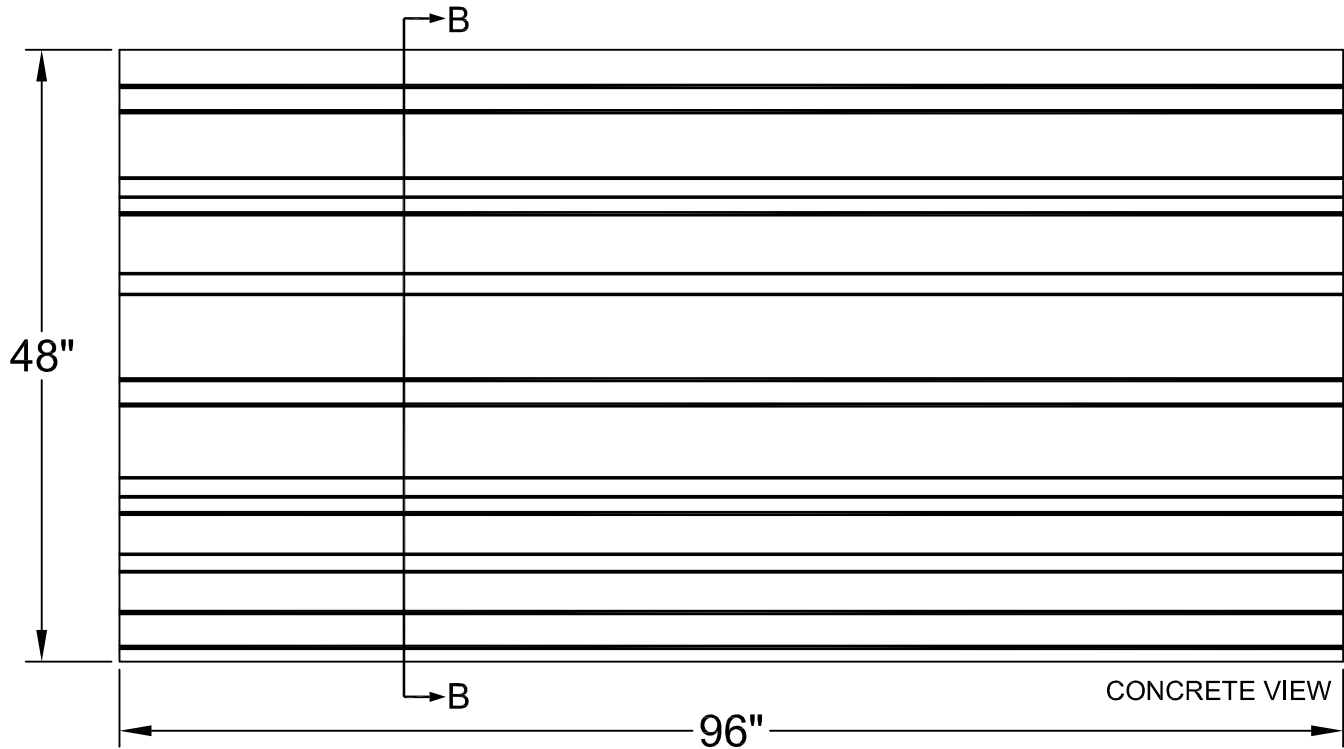

# PATTERN 14494B San Diego Fluted Rib

0.75 - 1.5" Deep Random Reveals

**Vac-U-Form™**

Styrene - Single Use.  
ABS Plastic - Up to 15 reuses.

## Fluted Rib

**Part Size:** 48"W x 96"H  
**Max Depth:** 1.5"  
**On Center:** Random  
**Peak:** 1.0" - 2.25"  
**Valley:** Varies  
**Draft:** 10 degrees

Additional Backing May Be Required

SECTION B-B  
FORMLINER DETAIL