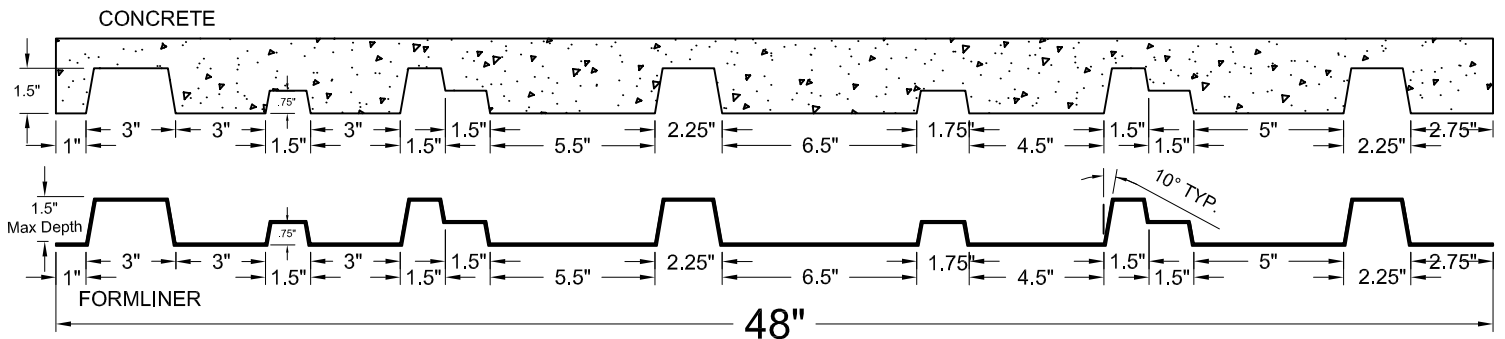

# PATTERN 14494B San Diego Fluted Rib

0.75 - 1.5" Deep Random Reveals

**Vac-U-Form™**

Styrene - Single Use.  
ABS Plastic - Up to 15 reuses.

## Fluted Rib

**Part Size:** 48"W x 96"H  
**Max Depth:** 1.5"  
**On Center:** Random  
**Peak:** 1.0" - 2.25"  
**Valley:** Varies  
**Draft:** 10 degrees

Additional Backing May Be Required

SECTION B-B  
FORMLINER DETAIL