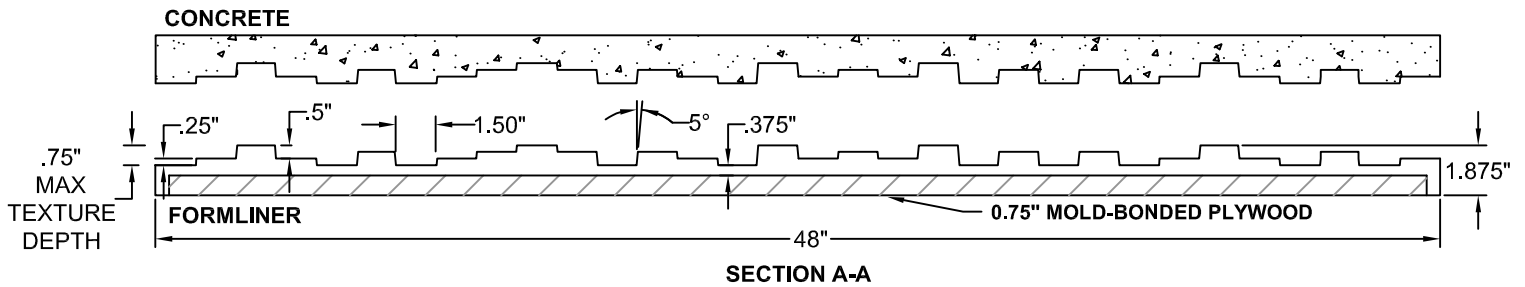

Forming The Future™

PATTERN 16938

1.5" Wide Plank

Random Depth

GrayLastic™

Elastomeric Urethane - up to 100 uses.
Mold bonded to 0.75" plywood. Add 1.125" to liner thickness.

Wooden Plank

Part Size: 240" W x 48" H

Max Depth: 0.75"

Draft: 5°

This document contains confidential and proprietary information of Fitzgerald Formliners, Inc. and is protected by copyright, trade secret, and other state and federal laws. Its receipt or possession does not cover any rights to reproduce, disclose its contents, or to manufacture, use, or sell anything it may describe. Reproduction, disclosure, or use without specific written authorization of Fitzgerald Formliners, Inc. is strictly forbidden.

PATTERN 16938
1.5" Wide Plank
 Random Depth

Wooden Plank
Part Size: 240" W x 48" H
Max Depth: 0.75"
Draft: 5°

GrayLastic™

Elastomeric Urethane - up to 100 uses.
 Mold bonded to 0.75" plywood. Add 1.125" to liner thickness.