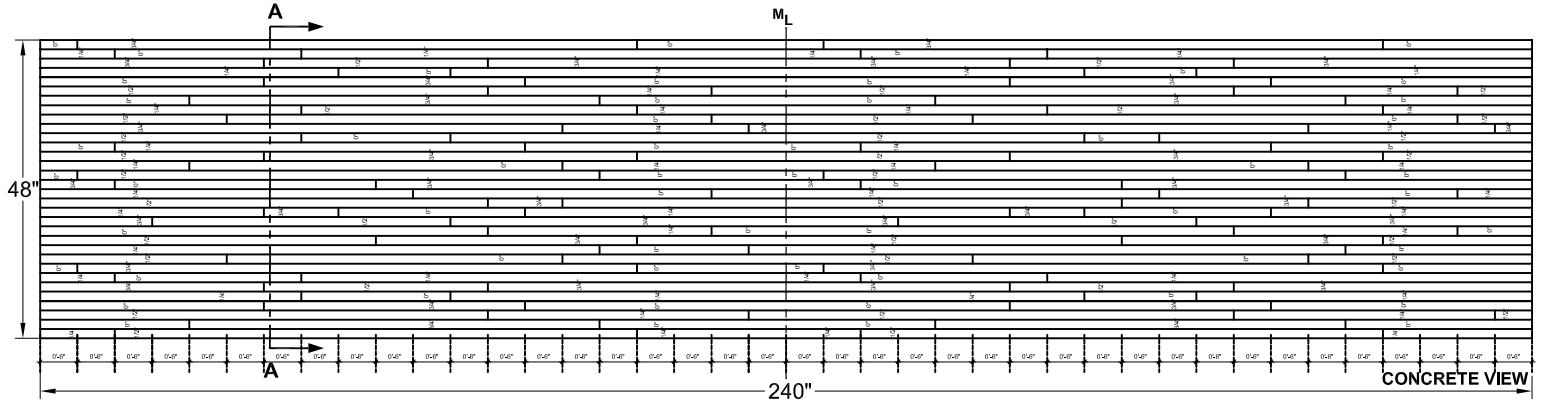

Forming The Future™

PATTERN 16938

1.5" Wide Plank

Random Depth

GrayLastic™

Elastomeric Urethane - up to 100 uses.
Mold bonded to 0.75" plywood. Add 1.125" to liner thickness.

Wooden Plank

Part Size: 240" W x 48" H

Max Depth: 0.75"

Draft: 5°

This document contains confidential and proprietary information of Fitzgerald Formliners, Inc. and is protected by copyright, trade secret, and other state and federal laws. Its receipt or possession does not cover any rights to reproduce, disclose its contents, or to manufacture, use, or sell anything it may describe. Reproduction, disclosure, or use without specific written authorization of Fitzgerald Formliners, Inc. is strictly forbidden.

PATTERN 16938
1.5" Wide Plank
 Random Depth

Wooden Plank
Part Size: 240" W x 48" H
Max Depth: 0.75"
Draft: 5°

GrayLastic™

Elastomeric Urethane - up to 100 uses.
 Mold bonded to 0.75" plywood. Add 1.125" to liner thickness.