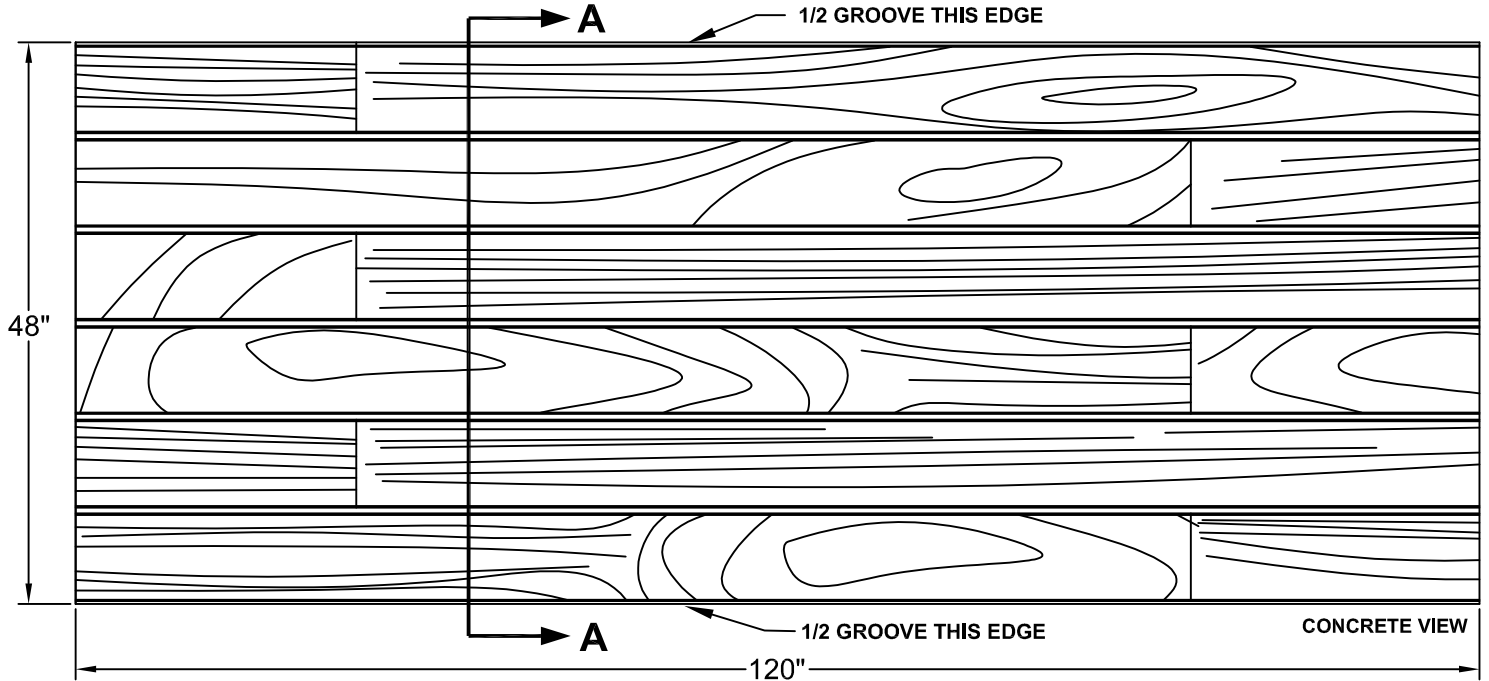

SECTION A-A