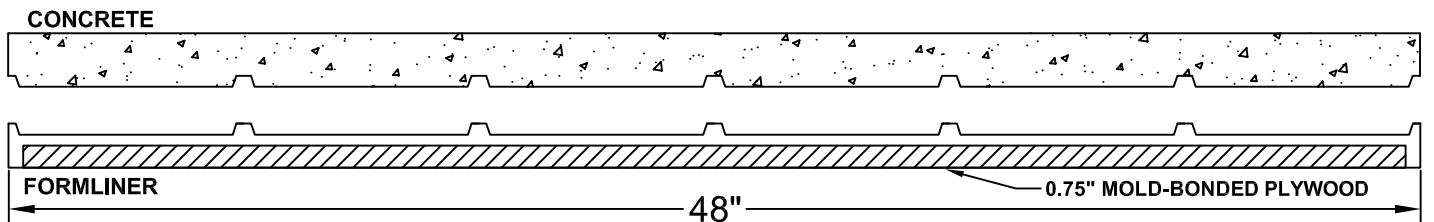

Wooden Plank

Part Size: 120" W x 48" H

Max Depth: 0.375"

On Center: 8.0"

Board Width: 7.25"

Groove: 0.5"

Draft: 0.125"

Grain: Heavy

Ends Do Not Match

Interior Butt Joints

SECTION A-A

This document contains confidential and proprietary information of Fitzgerald Formliners, Inc. and is protected by copyright, trade secret, and other state and federal laws. Its receipt or possession does not cover any rights to reproduce, disclose its contents, or to manufacture, use, or sell anything it may describe. Reproduction, disclosure, or use without specific written authorization of Fitzgerald Formliners, Inc. is strictly forbidden.