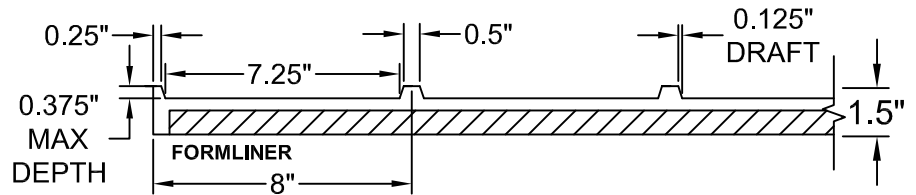

This document contains confidential and proprietary information of Fitzgerald Formliners, Inc. and is protected by copyright, trade secret, and other state and federal laws. Its receipt or possession does not cover any rights to reproduce, disclose its contents, or to manufacture, use, or sell anything it may describe. Reproduction, disclosure, or use without specific written authorization of Fitzgerald Formliners, Inc. is strictly forbidden.