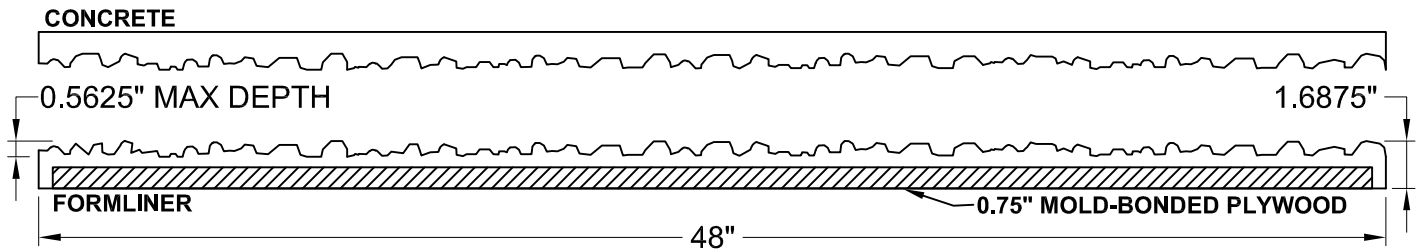

Forming The Future™

PATTERN 14823 Rustic Reeds

0.5625" Depth

GrayLastic™

Elastomeric Urethane - up to 100 uses.
Mold bonded to 0.75" plywood. Add 1.125" to liner thickness.

Wooden Plank

Part Size: 120"W x 48"H

Max Depth: 0.5625"

**SECTION A-A
FORMLINER DETAIL**

This document contains confidential and proprietary information of Fitzgerald Formliners, Inc. and is protected by copyright, trade secret, and other state and federal laws. Its receipt or possession does not cover any rights to reproduce, disclose its contents, or to manufacture, use, or sell anything it may describe. Reproduction, disclosure, or use without specific written authorization of Fitzgerald Formliners, Inc. is strictly forbidden.