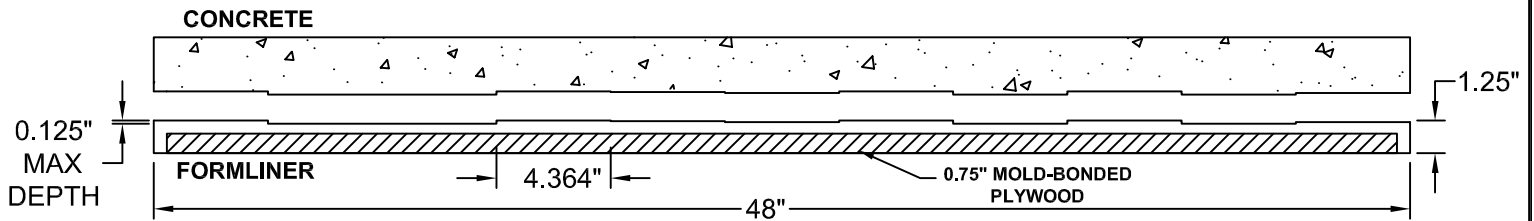

Forming The Future™

PATTERN 16020 Rough Sawn Plank

Rough Grain Plank

GrayLastic™

Elastomeric Urethane - up to 100 uses.
Mold bonded to 0.75" plywood. Add 1.125" to liner thickness.

Wooden Plank

Part Size: 120" W x 48" H

Max Depth: 0.125"

Board Width: 4.364

Grain: Rough

**SECTION A-A
FORMLINER DETAIL**

This document contains confidential and proprietary information of Fitzgerald Formliners, Inc. and is protected by copyright, trade secret, and other state and federal laws. Its receipt or possession does not cover any rights to reproduce, disclose its contents, or to manufacture, use, or sell anything it may describe. Reproduction, disclosure, or use without specific written authorization of Fitzgerald Formliners, Inc. is strictly forbidden.