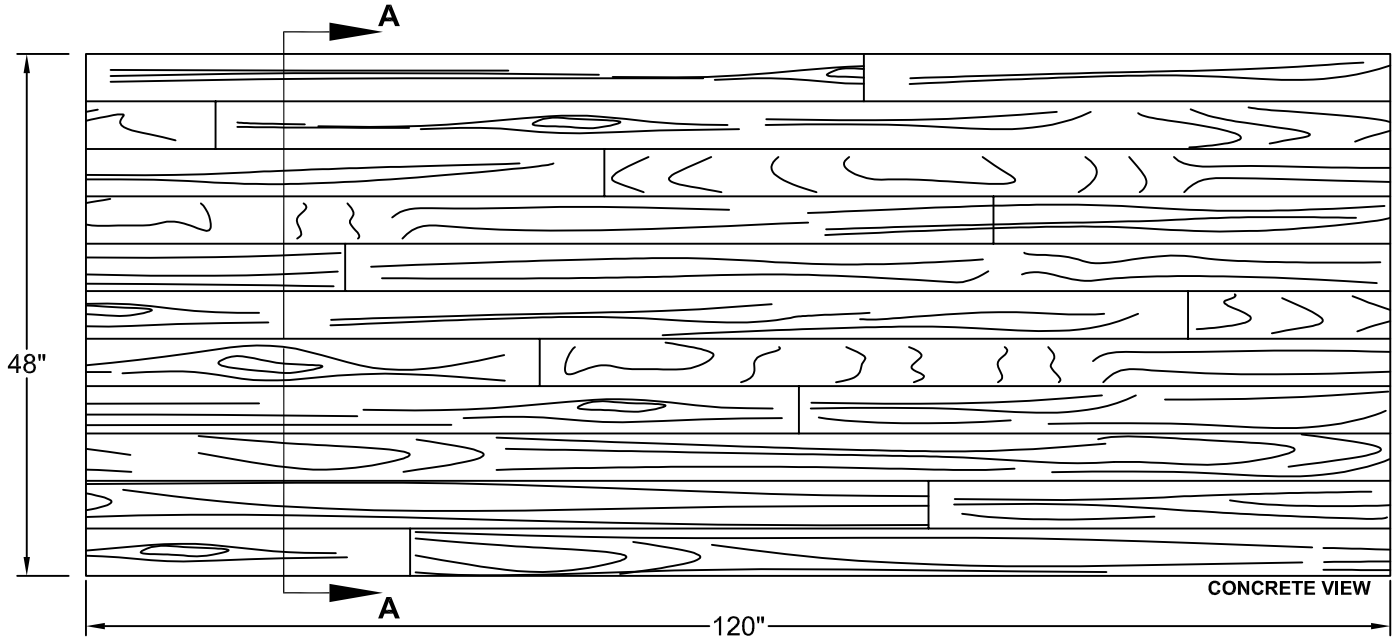

Forming The Future™

PATTERN 16020 Rough Sawn Plank

Rough Grain Plank

GrayLastic™

Elastomeric Urethane - up to 100 uses.
Mold bonded to 0.75" plywood. Add 1.125" to liner thickness.

Wooden Plank

Part Size: 120" W x 48" H

Max Depth: 0.125"

Board Width: 4.364

Grain: Rough

**SECTION A-A
FORMLINER DETAIL**

This document contains confidential and proprietary information of Fitzgerald Formliners, Inc. and is protected by copyright, trade secret, and other state and federal laws. Its receipt or possession does not cover any rights to reproduce, disclose its contents, or to manufacture, use, or sell anything it may describe. Reproduction, disclosure, or use without specific written authorization of Fitzgerald Formliners, Inc. is strictly forbidden.