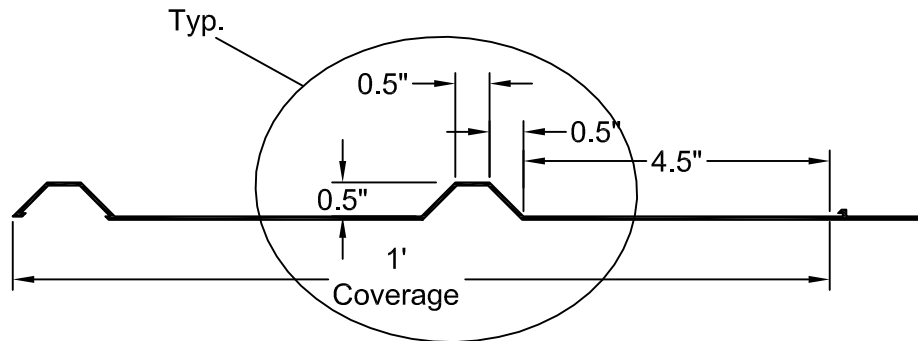

Forming The Future™

PATTERN 14541

Fluted Rib

0.5 Depth, 6" On Center

VinyLok®

Styrene - Single Use.
ABS Plastic - Up to 10 reuses.

Fluted Rib

Part Size:	12" coverage, length up to 40'
Max Depth:	0.5"
On Center:	6.0"
Peak:	0.5"
Valley:	4.5"
Draft:	0.5"