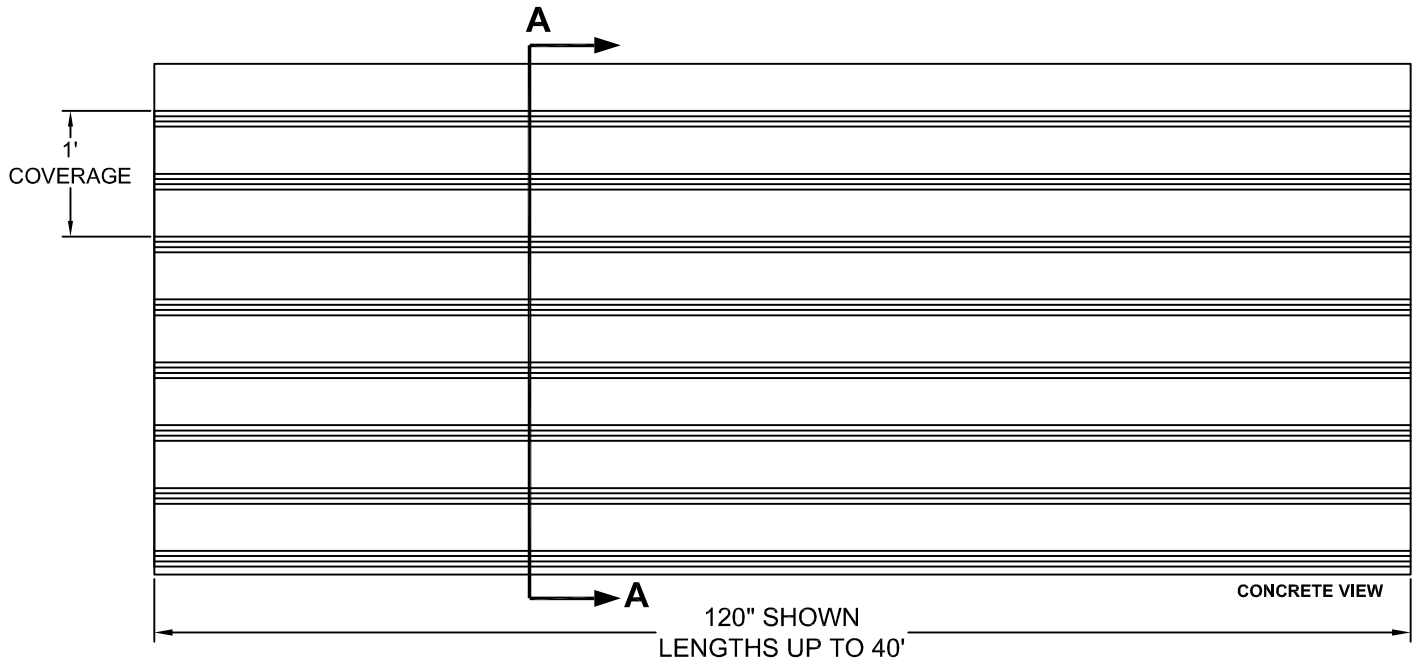

Forming The Future™

PATTERN 14541

Fluted Rib

0.5 Depth, 6" On Center

VinyLok®

Styrene - Single Use.
ABS Plastic - Up to 10 reuses.

Fluted Rib

Part Size:	12" coverage, length up to 40'
Max Depth:	0.5"
On Center:	6.0"
Peak:	0.5"
Valley:	4.5"
Draft:	0.5"