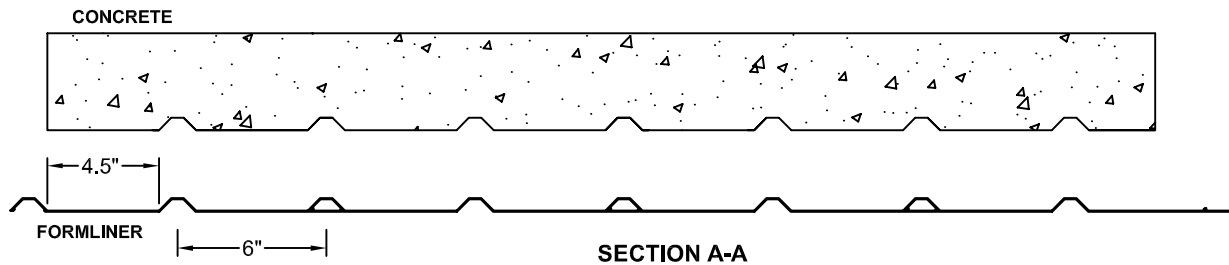

Forming The Future™

PATTERN 14541

Fluted Rib

0.5 Depth, 6" On Center

VinyLok®

Styrene - Single Use.
ABS Plastic - Up to 10 reuses.

Fluted Rib

Part Size:	12" coverage, length up to 40'
Max Depth:	0.5"
On Center:	6.0"
Peak:	0.5"
Valley:	4.5"
Draft:	0.5"