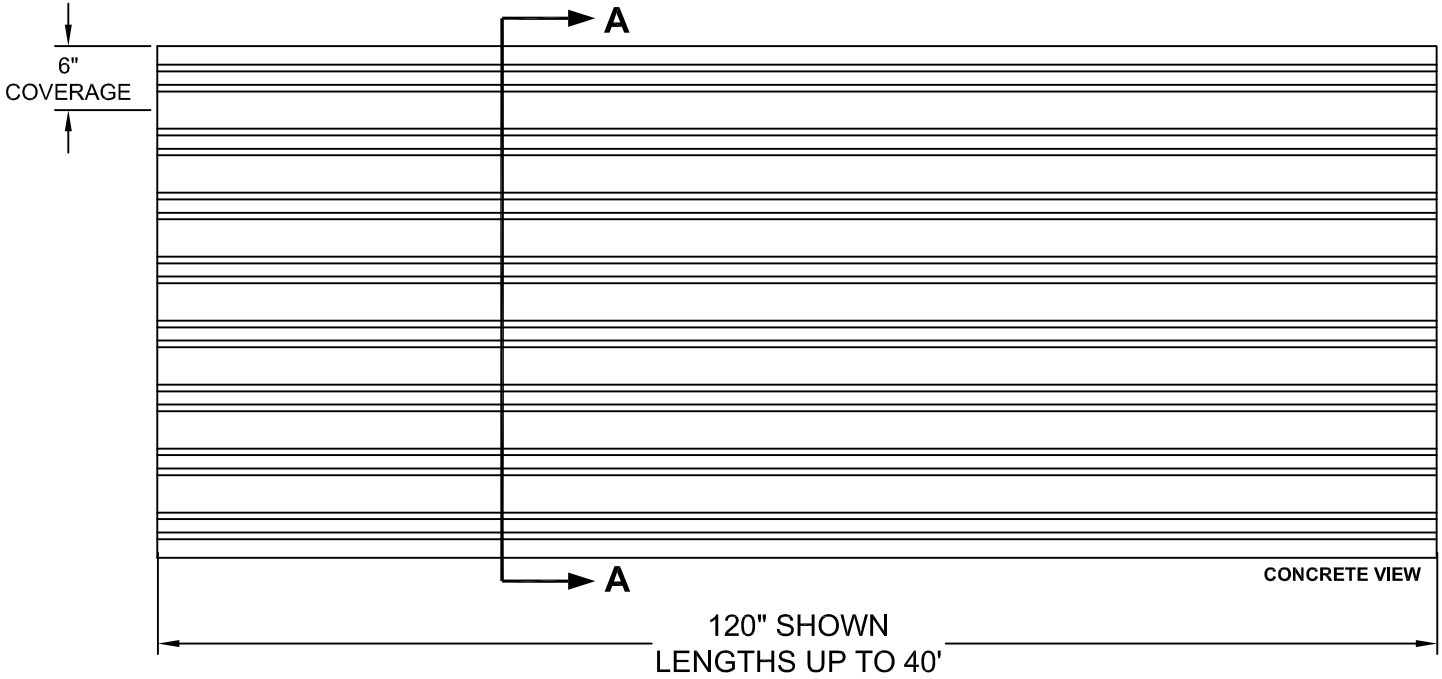

Forming The Future™

PATTERN 14323

Fluted Rib

1.5" Depth, 6" On Center

VinyLok®

Styrene - Single Use.
ABS Plastic - Up to 10 reuses.

Fluted Rib

Part Size: 6" coverage, lengths up to 40'
Max Depth: 1.5"
On Center: 6.0"
Peak: 1.25"
Valley: 3.5"
Draft: 0.625"