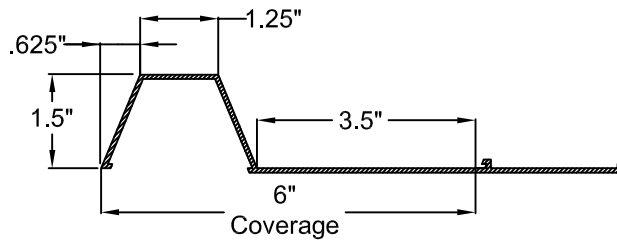

Forming The Future™

PATTERN 14323

Fluted Rib

1.5" Depth, 6" On Center

VinyLok®

Styrene - Single Use.
ABS Plastic - Up to 10 reuses.

Fluted Rib

Part Size: 6" coverage, lengths up to 40'
Max Depth: 1.5"
On Center: 6.0"
Peak: 1.25"
Valley: 3.5"
Draft: 0.625"