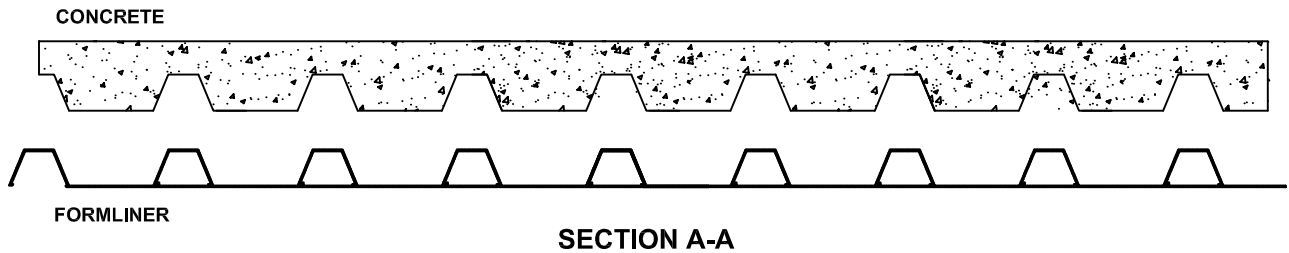

Forming The Future™

PATTERN 14323

Fluted Rib

1.5" Depth, 6" On Center

VinyLok®

Styrene - Single Use.
ABS Plastic - Up to 10 reuses.

Fluted Rib

Part Size: 6" coverage, lengths up to 40'
Max Depth: 1.5"
On Center: 6.0"
Peak: 1.25"
Valley: 3.5"
Draft: 0.625"