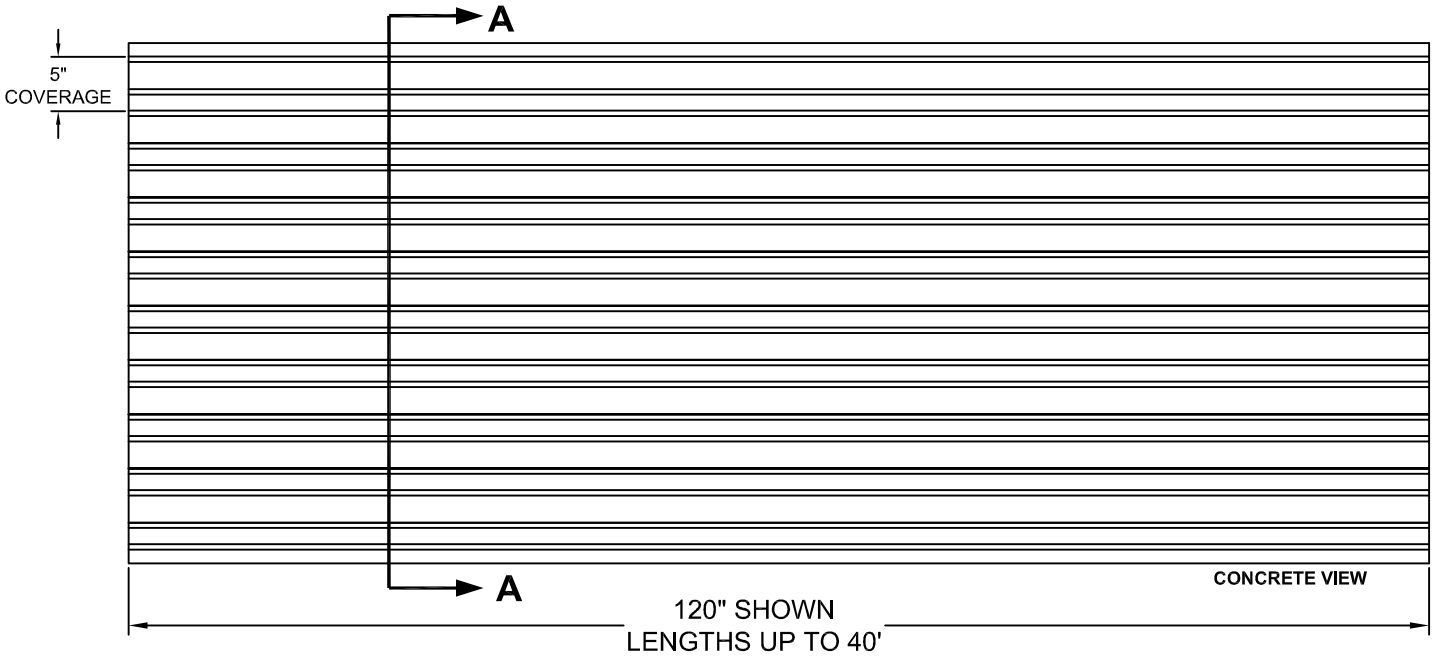

Forming The Future™

PATTERN 14322 Fluted Rib

1.5" Depth, 5" On Center

VinyLok®
Styrene - Single Use.
ABS Plastic - Up to 10 reuses.

Fluted Rib

| | |
|-------------------|--------------------------------|
| Part Size: | 5" coverage, lengths up to 40' |
| Max Depth: | 1.5" |
| On Center: | 5.0" |
| Peak: | 2.5" |
| Valley: | 1.5" |
| Draft: | 0.5" |