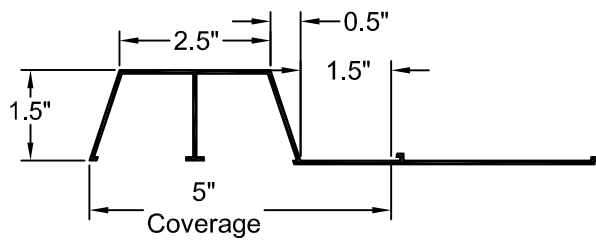

FORMLINER DETAIL

This document contains confidential and proprietary information of Fitzgerald Formliners, Inc. and is protected by copyright, trade secret, and other state and federal laws. Its receipt or possession does not cover any rights to reproduce, disclose its contents, or to manufacture, use, or sell anything it may describe. Reproduction, disclosure, or use without specific written authorization of Fitzgerald Formliners, Inc. is strictly forbidden.