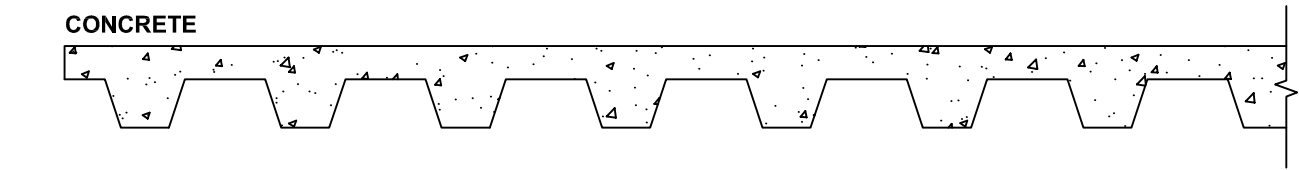

Forming The Future™

PATTERN 14322 Fluted Rib

1.5" Depth, 5" On Center

VinyLok®
Styrene - Single Use.
ABS Plastic - Up to 10 reuses.

Fluted Rib

| | |
|-------------------|--------------------------------|
| Part Size: | 5" coverage, lengths up to 40' |
| Max Depth: | 1.5" |
| On Center: | 5.0" |
| Peak: | 2.5" |
| Valley: | 1.5" |
| Draft: | 0.5" |