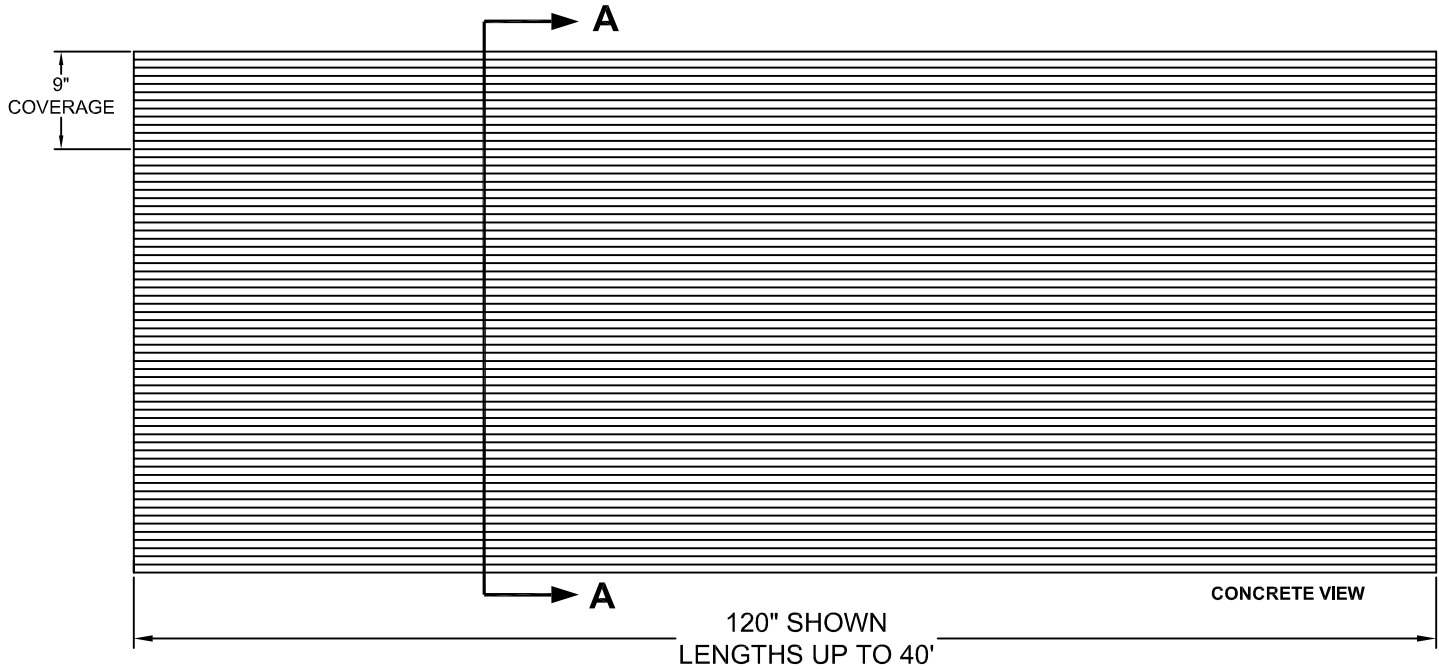

This document contains confidential and proprietary information of Fitzgerald Formliners, Inc. and is protected by copyright, trade secret, and other state and federal laws. Its receipt or possession does not cover any rights to reproduce, disclose its contents, or to manufacture, use, or sell anything it may describe. Reproduction, disclosure, or use without specific written authorization of Fitzgerald Formliners, Inc. is strictly forbidden.