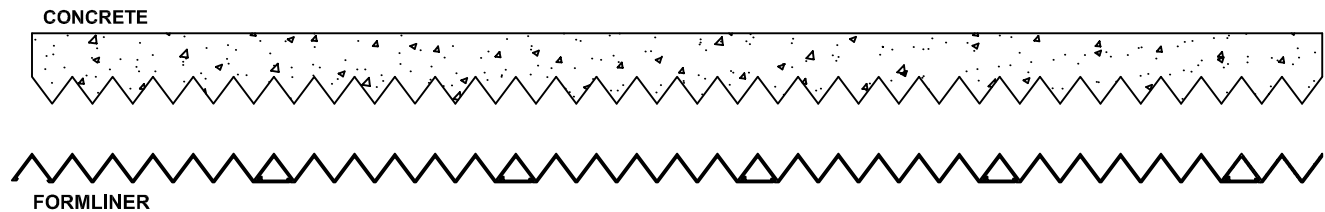

This document contains confidential and proprietary information of Fitzgerald Formliners, Inc. and is protected by copyright, trade secret, and other state and federal laws. Its receipt or possession does not cover any rights to reproduce, disclose its contents, or to manufacture, use, or sell anything it may describe. Reproduction, disclosure, or use without specific written authorization of Fitzgerald Formliners, Inc. is strictly forbidden.