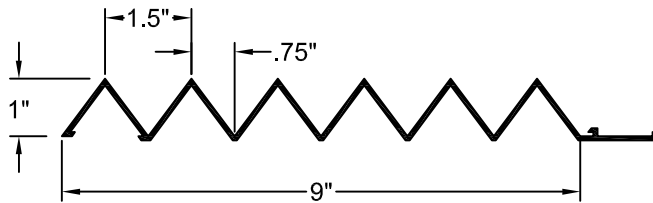

This document contains confidential and proprietary information of Fitzgerald Formliners, Inc. and is protected by copyright, trade secret, and other state and federal laws. Its receipt or possession does not cover any rights to reproduce, disclose its contents, or to manufacture, use, or sell anything it may describe. Reproduction, disclosure, or use without specific written authorization of Fitzgerald Formliners, Inc. is strictly forbidden.