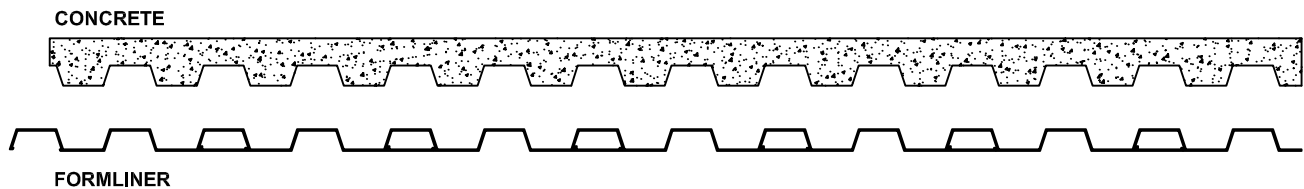

# PATTERN 14320 Fluted Rib

0.75" Depth, 3.5" On Center

**VinyLok®**

Styrene - Single Use.  
ABS Plastic - Up to 10 reuses.

## Fluted Rib

<b>Part Size:</b>	7" coverage, lengths up to 40'
<b>Max Depth:</b>	0.75"
<b>On Center:</b>	3.5"
<b>Peak:</b>	1.5"
<b>Valley:</b>	1.5"
<b>Draft:</b>	0.25"

SECTION A-A

FORMLINER DETAIL

This document contains confidential and proprietary information of Fitzgerald Formliners, Inc. and is protected by copyright, trade secret, and other state and federal laws. Its receipt or possession does not cover any rights to reproduce, disclose its contents, or to manufacture, use, or sell anything it may describe. Reproduction, disclosure, or use without specific written authorization of Fitzgerald Formliners, Inc. is strictly forbidden.