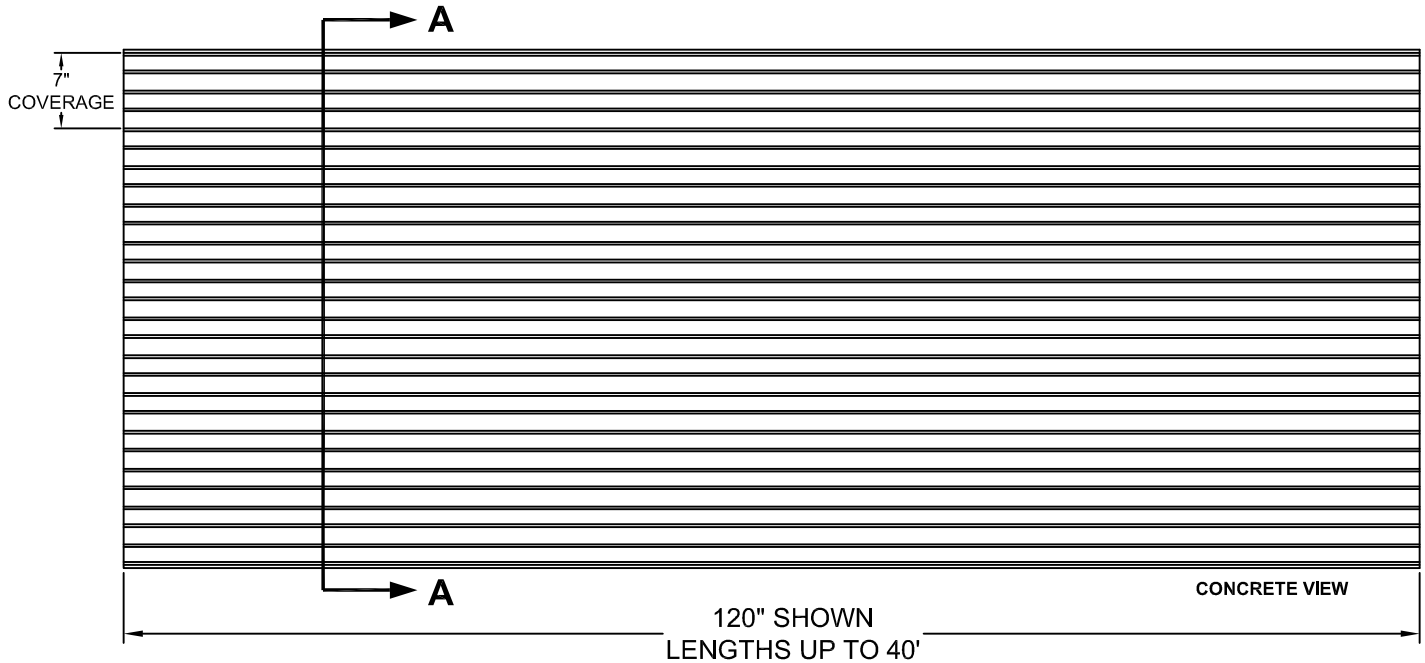

# PATTERN 14320 Fluted Rib

0.75" Depth, 3.5" On Center

**VinyLok®**

Styrene - Single Use.  
ABS Plastic - Up to 10 reuses.

## Fluted Rib

<b>Part Size:</b>	7" coverage, lengths up to 40'
<b>Max Depth:</b>	0.75"
<b>On Center:</b>	3.5"
<b>Peak:</b>	1.5"
<b>Valley:</b>	1.5"
<b>Draft:</b>	0.25"

SECTION A-A

FORMLINER DETAIL

This document contains confidential and proprietary information of Fitzgerald Formliners, Inc. and is protected by copyright, trade secret, and other state and federal laws. Its receipt or possession does not cover any rights to reproduce, disclose its contents, or to manufacture, use, or sell anything it may describe. Reproduction, disclosure, or use without specific written authorization of Fitzgerald Formliners, Inc. is strictly forbidden.