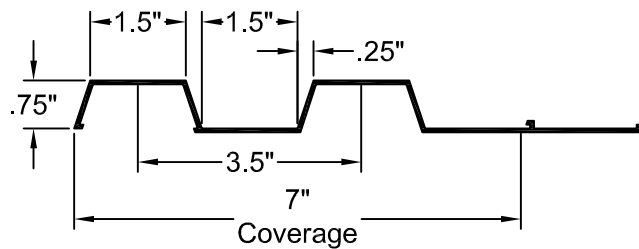

# PATTERN 14320 Fluted Rib

0.75" Depth, 3.5" On Center

**VinyLok®**

Styrene - Single Use.  
ABS Plastic - Up to 10 reuses.

## Fluted Rib

<b>Part Size:</b>	7" coverage, lengths up to 40'
<b>Max Depth:</b>	0.75"
<b>On Center:</b>	3.5"
<b>Peak:</b>	1.5"
<b>Valley:</b>	1.5"
<b>Draft:</b>	0.25"

SECTION A-A

FORMLINER DETAIL

This document contains confidential and proprietary information of Fitzgerald Formliners, Inc. and is protected by copyright, trade secret, and other state and federal laws. Its receipt or possession does not cover any rights to reproduce, disclose its contents, or to manufacture, use, or sell anything it may describe. Reproduction, disclosure, or use without specific written authorization of Fitzgerald Formliners, Inc. is strictly forbidden.