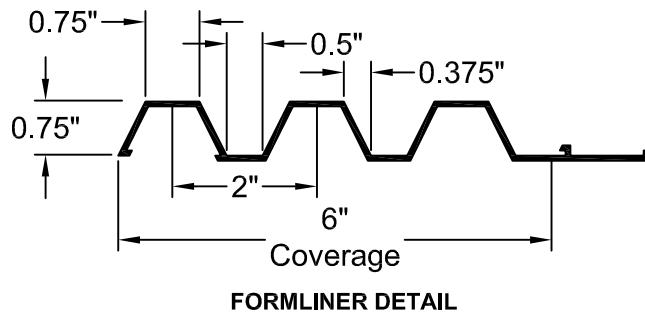

# PATTERN 14316 Fluted Rib

0.75" Depth, 2" On Center

**VinyLok®**

Styrene - Single Use.  
ABS Plastic - Up to 10 reuses.

## Fluted Rib

**Part Size:** 6" coverage, lengths up to 40'  
**Max Depth:** 0.75"  
**On Center:** 2.0"  
**Peak:** 0.75"  
**Valley:** 0.5"  
**Draft:** 0.375"

This document contains confidential and proprietary information of Fitzgerald Formliners, Inc. and is protected by copyright, trade secret, and other state and federal laws. Its receipt or possession does not cover any rights to reproduce, disclose its contents, or to manufacture, use, or sell anything it may describe. Reproduction, disclosure, or use without specific written authorization of Fitzgerald Formliners, Inc. is strictly forbidden.