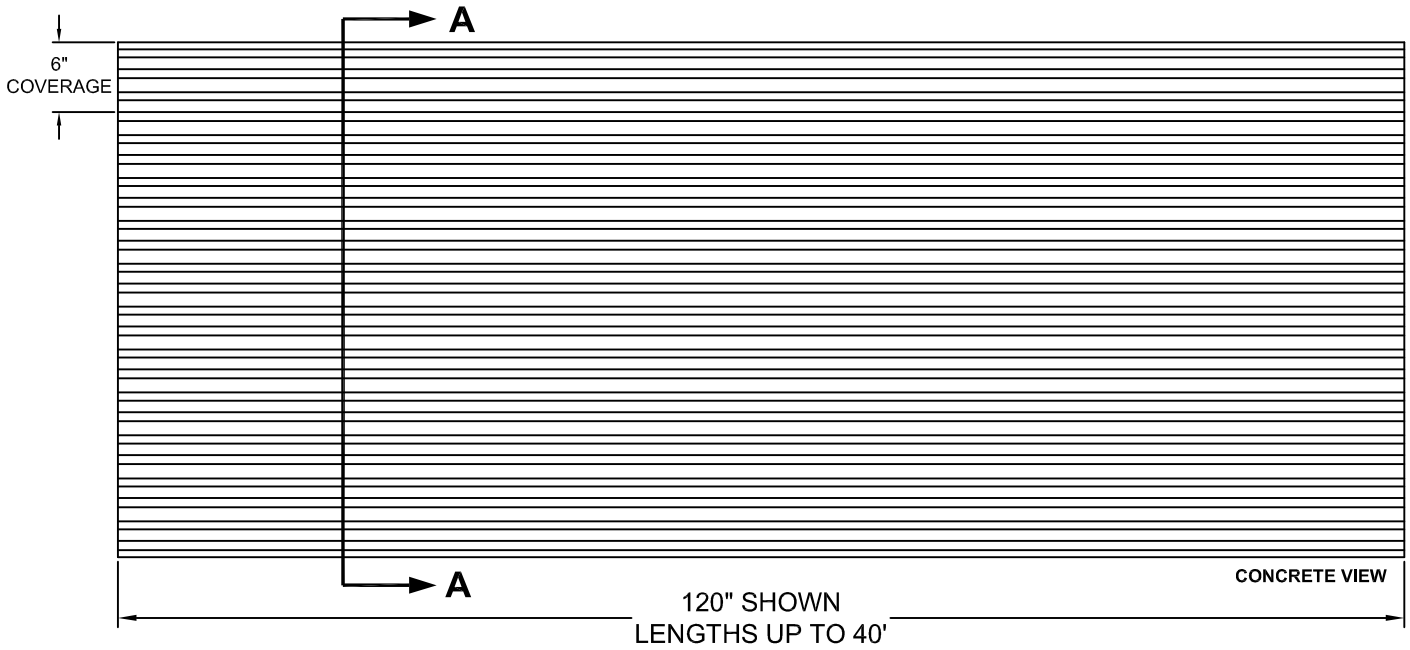

# PATTERN 14316 Fluted Rib

0.75" Depth, 2" On Center

**VinyLok®**

Styrene - Single Use.  
ABS Plastic - Up to 10 reuses.

## Fluted Rib

**Part Size:** 6" coverage, lengths up to 40'  
**Max Depth:** 0.75"  
**On Center:** 2.0"  
**Peak:** 0.75"  
**Valley:** 0.5"  
**Draft:** 0.375"

This document contains confidential and proprietary information of Fitzgerald Formliners, Inc. and is protected by copyright, trade secret, and other state and federal laws. Its receipt or possession does not cover any rights to reproduce, disclose its contents, or to manufacture, use, or sell anything it may describe. Reproduction, disclosure, or use without specific written authorization of Fitzgerald Formliners, Inc. is strictly forbidden.