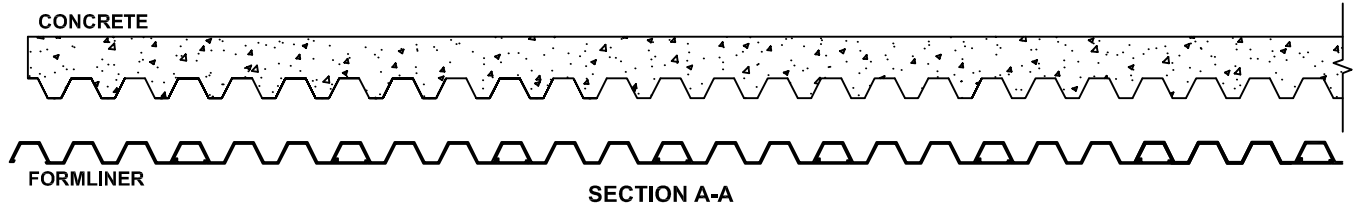

# PATTERN 14316 Fluted Rib

0.75" Depth, 2" On Center

**VinyLok®**

Styrene - Single Use.  
ABS Plastic - Up to 10 reuses.

## Fluted Rib

**Part Size:** 6" coverage, lengths up to 40'  
**Max Depth:** 0.75"  
**On Center:** 2.0"  
**Peak:** 0.75"  
**Valley:** 0.5"  
**Draft:** 0.375"

This document contains confidential and proprietary information of Fitzgerald Formliners, Inc. and is protected by copyright, trade secret, and other state and federal laws. Its receipt or possession does not cover any rights to reproduce, disclose its contents, or to manufacture, use, or sell anything it may describe. Reproduction, disclosure, or use without specific written authorization of Fitzgerald Formliners, Inc. is strictly forbidden.