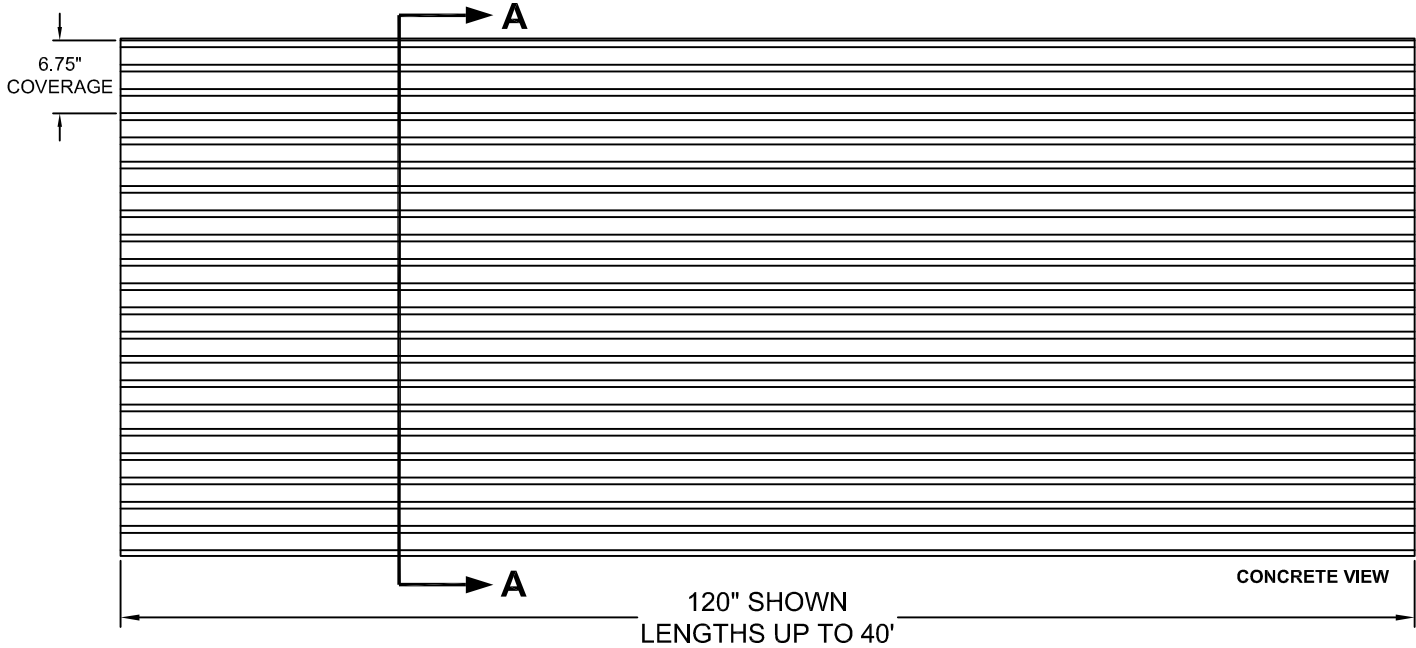

# PATTERN 14311 Fluted Rib

0.875" Depth, 2.25" On Center

**VinyLok®**

Styrene - Single Use.  
ABS Plastic - Up to 10 reuses.

## Fluted Rib

<b>Part Size:</b>	6.75" coverage, lengths up to 40'
<b>Max Depth:</b>	0.875"
<b>On Center:</b>	2.25"
<b>Peak:</b>	0.375"
<b>Valley:</b>	1.5"
<b>Draft:</b>	0.188"

This document contains confidential and proprietary information of Fitzgerald Formliners, Inc. and is protected by copyright, trade secret, and other state and federal laws. Its receipt or possession does not cover any rights to reproduce, disclose its contents, or to manufacture, use, or sell anything it may describe. Reproduction, disclosure, or use without specific written authorization of Fitzgerald Formliners, Inc. is strictly forbidden.