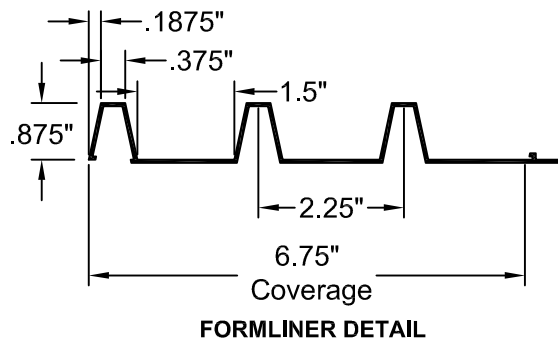

# PATTERN 14311 Fluted Rib

0.875" Depth, 2.25" On Center

**VinyLok®**

Styrene - Single Use.  
ABS Plastic - Up to 10 reuses.

## Fluted Rib

<b>Part Size:</b>	6.75" coverage, lengths up to 40'
<b>Max Depth:</b>	0.875"
<b>On Center:</b>	2.25"
<b>Peak:</b>	0.375"
<b>Valley:</b>	1.5"
<b>Draft:</b>	0.188"

This document contains confidential and proprietary information of Fitzgerald Formliners, Inc. and is protected by copyright, trade secret, and other state and federal laws. Its receipt or possession does not cover any rights to reproduce, disclose its contents, or to manufacture, use, or sell anything it may describe. Reproduction, disclosure, or use without specific written authorization of Fitzgerald Formliners, Inc. is strictly forbidden.