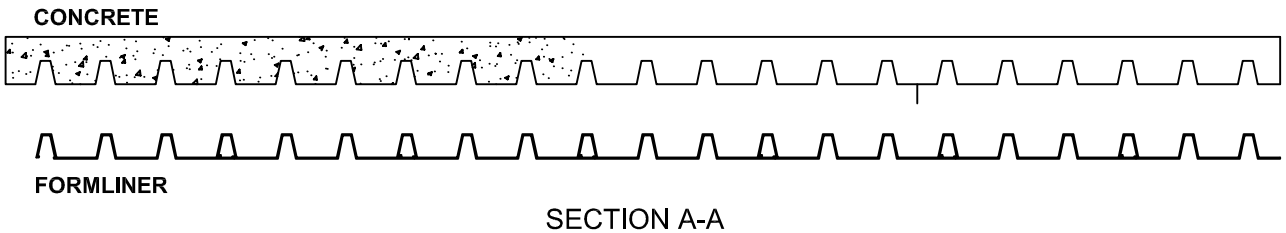

# PATTERN 14311 Fluted Rib

0.875" Depth, 2.25" On Center

**VinyLok®**

Styrene - Single Use.  
ABS Plastic - Up to 10 reuses.

## Fluted Rib

<b>Part Size:</b>	6.75" coverage, lengths up to 40'
<b>Max Depth:</b>	0.875"
<b>On Center:</b>	2.25"
<b>Peak:</b>	0.375"
<b>Valley:</b>	1.5"
<b>Draft:</b>	0.188"

This document contains confidential and proprietary information of Fitzgerald Formliners, Inc. and is protected by copyright, trade secret, and other state and federal laws. Its receipt or possession does not cover any rights to reproduce, disclose its contents, or to manufacture, use, or sell anything it may describe. Reproduction, disclosure, or use without specific written authorization of Fitzgerald Formliners, Inc. is strictly forbidden.