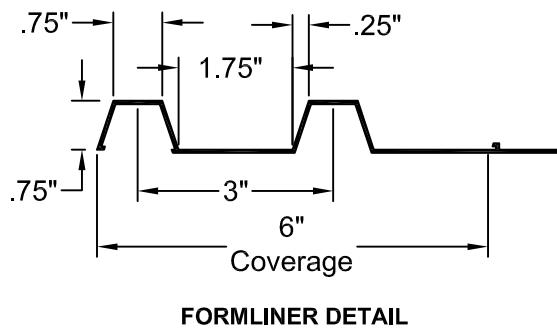

PATTERN 14309

Fluted Rib

0.75" Depth, 3" On Center

Vinyl[®]Lok
 Styrene - Single Use.
 ABS Plastic - Up to 10 reuses.

Fluted Rib

Part Size: 6" coverage, lengths up to 40'
Max Depth: 0.75"
On Center: 3.0"
Peak: 0.75"
Valley: 1.75"
Draft: 0.25"