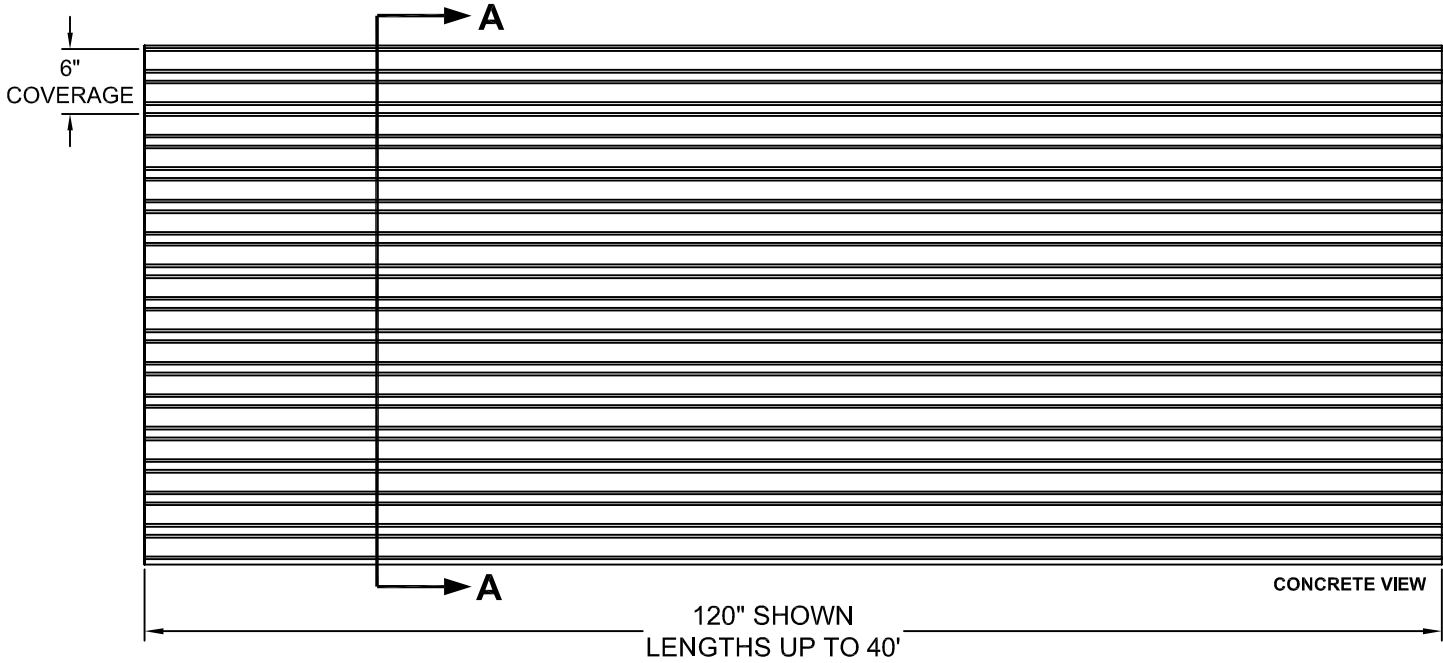

PATTERN 14309

Fluted Rib

0.75" Depth, 3" On Center

Vinyl[®]Lok
 Styrene - Single Use.
 ABS Plastic - Up to 10 reuses.

Fluted Rib

Part Size: 6" coverage, lengths up to 40'
Max Depth: 0.75"
On Center: 3.0"
Peak: 0.75"
Valley: 1.75"
Draft: 0.25"