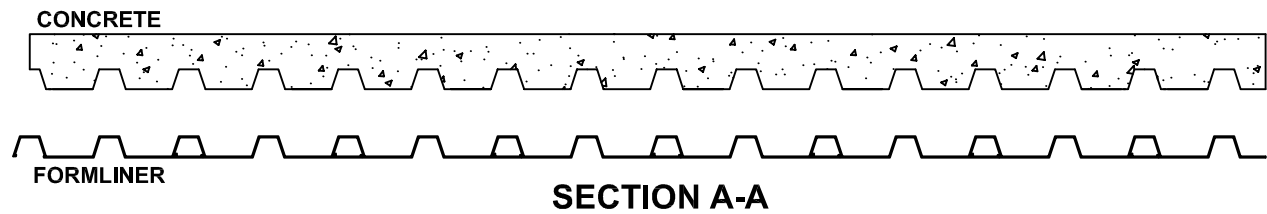

PATTERN 14309

Fluted Rib

0.75" Depth, 3" On Center

Vinyl[®]Lok
 Styrene - Single Use.
 ABS Plastic - Up to 10 reuses.

Fluted Rib

Part Size: 6" coverage, lengths up to 40'
Max Depth: 0.75"
On Center: 3.0"
Peak: 0.75"
Valley: 1.75"
Draft: 0.25"