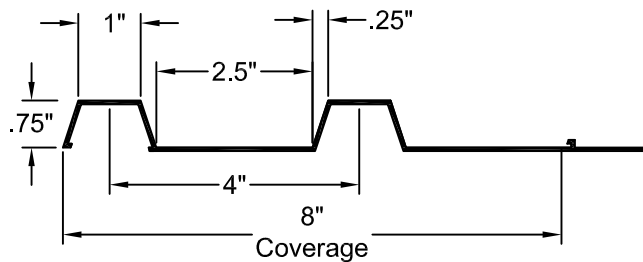

PATTERN 14307 Fluted Rib

0.75" Depth, 4" On Center

VinyLok[®]
Styrene - Single Use.
ABS Plastic - Up to 10 reuses.

Fluted Rib

Part Size: 8" coverage, lengths up to 40'
Max Depth: 0.75"
On Center: 4.0"
Peak: 1.0"
Valley: 2.5"
Draft: 0.25"