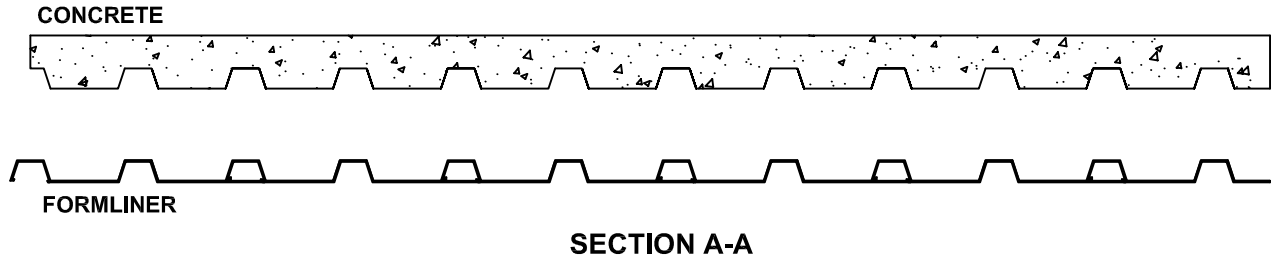

PATTERN 14307 Fluted Rib

0.75" Depth, 4" On Center

VinyLok[®]
Styrene - Single Use.
ABS Plastic - Up to 10 reuses.

Fluted Rib

Part Size: 8" coverage, lengths up to 40'
Max Depth: 0.75"
On Center: 4.0"
Peak: 1.0"
Valley: 2.5"
Draft: 0.25"