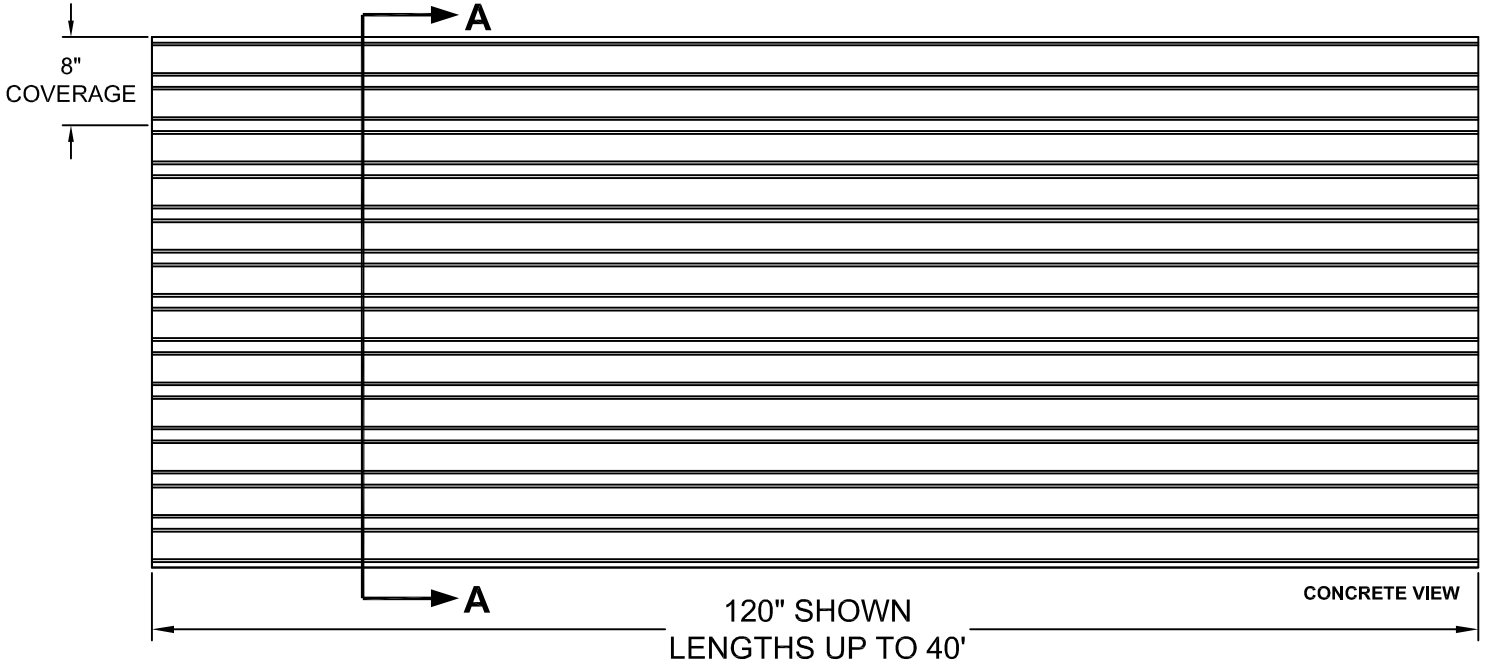

PATTERN 14307 Fluted Rib

0.75" Depth, 4" On Center

VinyLok[®]
Styrene - Single Use.
ABS Plastic - Up to 10 reuses.

Fluted Rib

Part Size: 8" coverage, lengths up to 40'
Max Depth: 0.75"
On Center: 4.0"
Peak: 1.0"
Valley: 2.5"
Draft: 0.25"