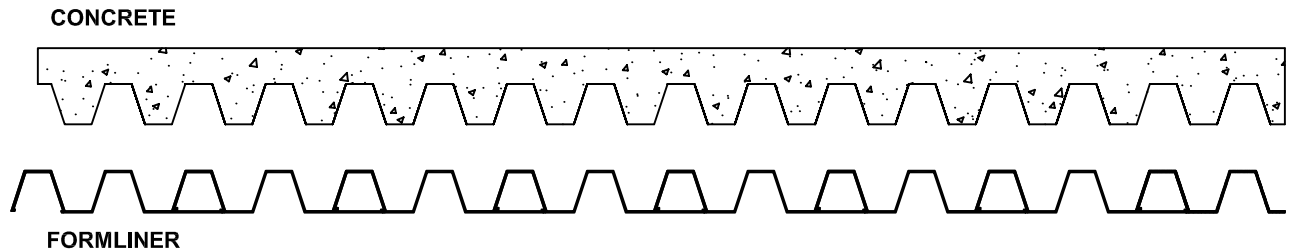

# PATTERN 14306 Fluted Rib

1.5" Depth, 3" On Center

**VinyLok®**  
Styrene - Single Use.  
ABS Plastic - Up to 10 reuses.

## Fluted Rib

**Part Size:** 6" coverage, lengths up to 40'  
**Max Depth:** 1.5"  
**On Center:** 3.0"  
**Peak:** 1.0"  
**Valley:** 1.0"  
**Draft:** 0.5"

SECTION A-A

FORMLINER DETAIL

This document contains confidential and proprietary information of Fitzgerald Formliners, Inc. and is protected by copyright, trade secret, and other state and federal laws. Its receipt or possession does not cover any rights to reproduce, disclose its contents, or to manufacture, use, or sell anything it may describe. Reproduction, disclosure, or use without specific written authorization of Fitzgerald Formliners, Inc. is strictly forbidden.