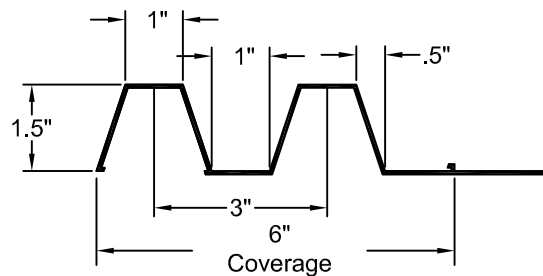

# PATTERN 14306 Fluted Rib

1.5" Depth, 3" On Center

**VinyLok®**  
Styrene - Single Use.  
ABS Plastic - Up to 10 reuses.

## Fluted Rib

**Part Size:** 6" coverage, lengths up to 40'  
**Max Depth:** 1.5"  
**On Center:** 3.0"  
**Peak:** 1.0"  
**Valley:** 1.0"  
**Draft:** 0.5"

SECTION A-A

FORMLINER DETAIL

This document contains confidential and proprietary information of Fitzgerald Formliners, Inc. and is protected by copyright, trade secret, and other state and federal laws. Its receipt or possession does not cover any rights to reproduce, disclose its contents, or to manufacture, use, or sell anything it may describe. Reproduction, disclosure, or use without specific written authorization of Fitzgerald Formliners, Inc. is strictly forbidden.