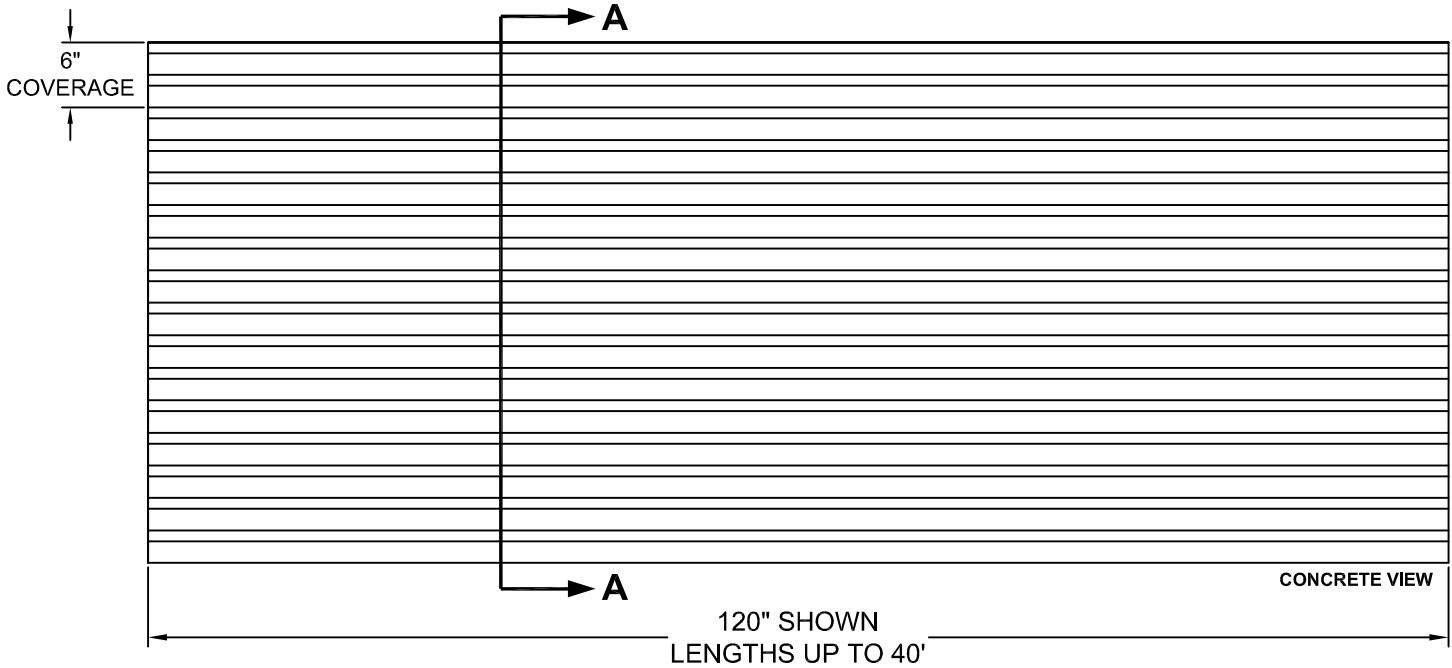

# PATTERN 14306 Fluted Rib

1.5" Depth, 3" On Center

**VinyLok®**  
Styrene - Single Use.  
ABS Plastic - Up to 10 reuses.

## Fluted Rib

**Part Size:** 6" coverage, lengths up to 40'  
**Max Depth:** 1.5"  
**On Center:** 3.0"  
**Peak:** 1.0"  
**Valley:** 1.0"  
**Draft:** 0.5"

SECTION A-A

FORMLINER DETAIL

This document contains confidential and proprietary information of Fitzgerald Formliners, Inc. and is protected by copyright, trade secret, and other state and federal laws. Its receipt or possession does not cover any rights to reproduce, disclose its contents, or to manufacture, use, or sell anything it may describe. Reproduction, disclosure, or use without specific written authorization of Fitzgerald Formliners, Inc. is strictly forbidden.