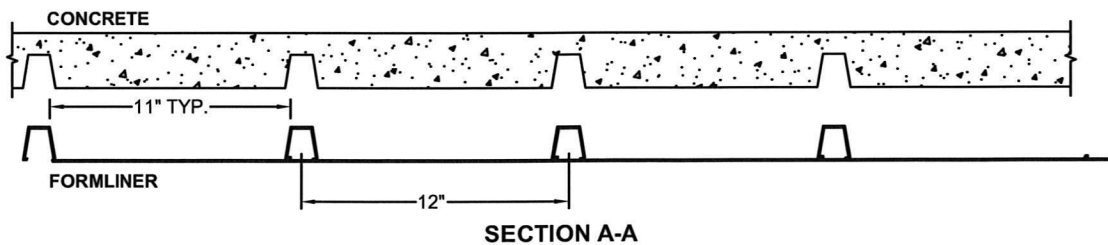

## L1 Fluted Rib

1.5" Depth, 12" On Center

VinyLok®

Styrene - Single Use.  
ABS Plastic - Up to 10 reuses.

### Fluted Rib

Part Size: 12" coverage, length up to 40'

Max Depth: 1.5"

On Center: 12.0"

Peak: 1."

Valley: 10.5"

Draft: 0.25"

FORMLINER DETAIL