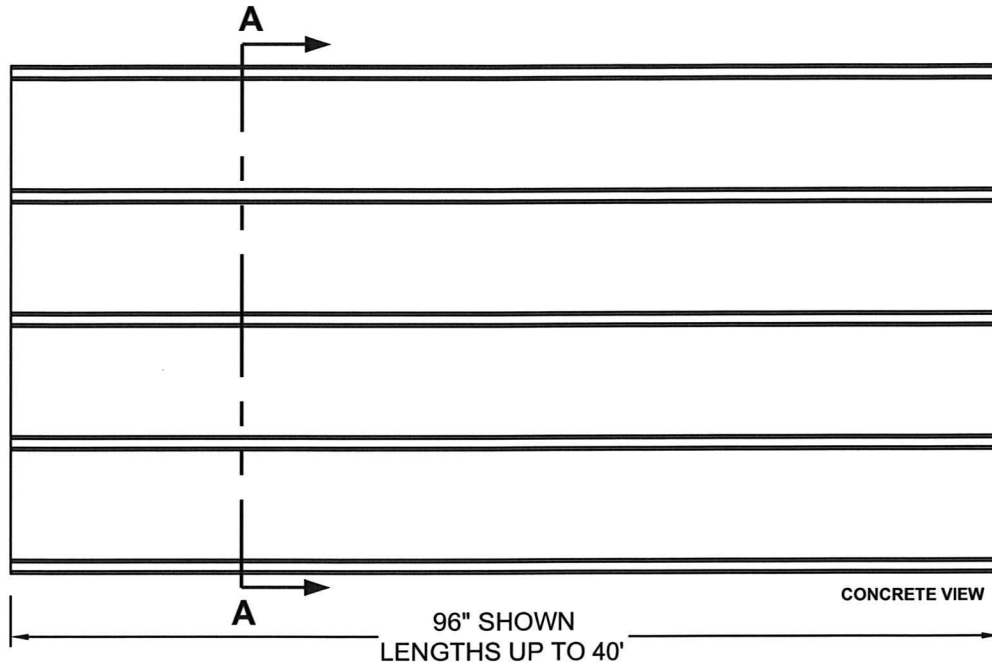

### Fluted Rib

Part Size: 12" coverage, length up to 40'

Max Depth: 1.5"

On Center: 12.0"

Peak: 1."

Valley: 10.5"

Draft: 0.25"

FORMLINER DETAIL