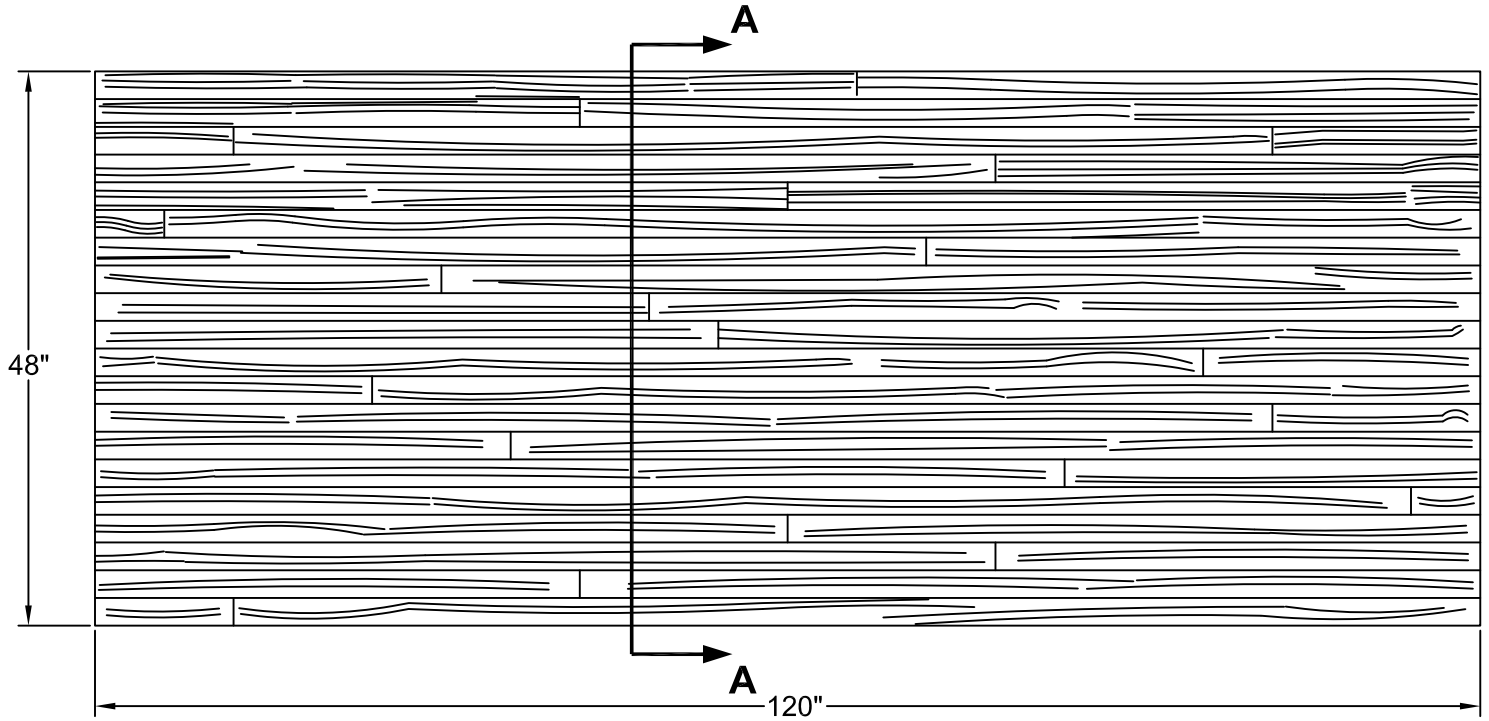

### GrayLastic™

Elastomeric Urethane - up to 100 uses.  
Mold bonded to 0.75" plywood. Add 1.125" to liner thickness.

Wooden Plank

Part Size: 48" W x 120" H

Max Depth: 0.75"

Board Width: 2.375"- 2.4375"

Grain: Heavy