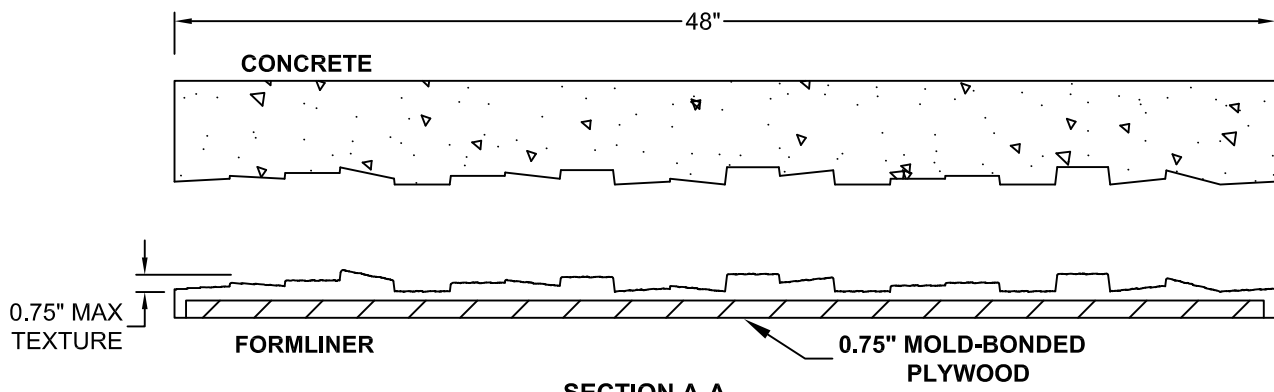

Forming The Future™

PATTERN 16927

Grape Stake

Rough Split Plank Texture,
Uneven Surface

GrayLastic™

Elastomeric Urethane - up to 100 uses.
Mold bonded to 0.75" plywood. Add 1.125" to liner thickness.

Wooden Plank

Part Size: 48" W x 120" H

Max Depth: 0.75"

Board Width: 2.375"- 2.4375"

Grain: Heavy

This document contains confidential and proprietary information of Fitzgerald Formliners, Inc. and is protected by copyright, trade secret, and other state and federal laws. Its receipt or possession does not cover any rights to reproduce, disclose its contents, or to manufacture, use, or sell anything it may describe. Reproduction, disclosure, or use without specific written authorization of Fitzgerald Formliners, Inc. is strictly forbidden.