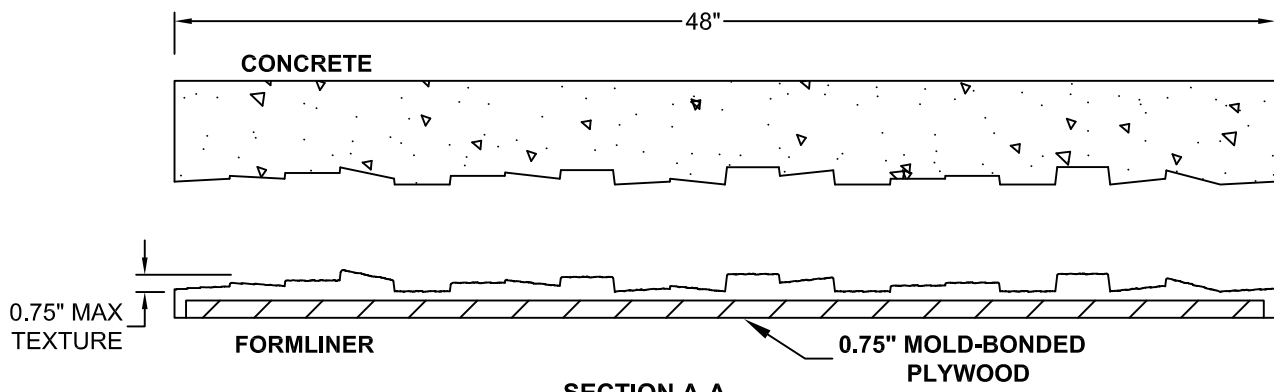

### GrayLastic™

Elastomeric Urethane - up to 100 uses.  
Mold bonded to 0.75" plywood. Add 1.125" to liner thickness.

Wooden Plank

Part Size: 48" W x 120" H

Max Depth: 0.75"

Board Width: 2.375"- 2.4375"

Grain: Heavy