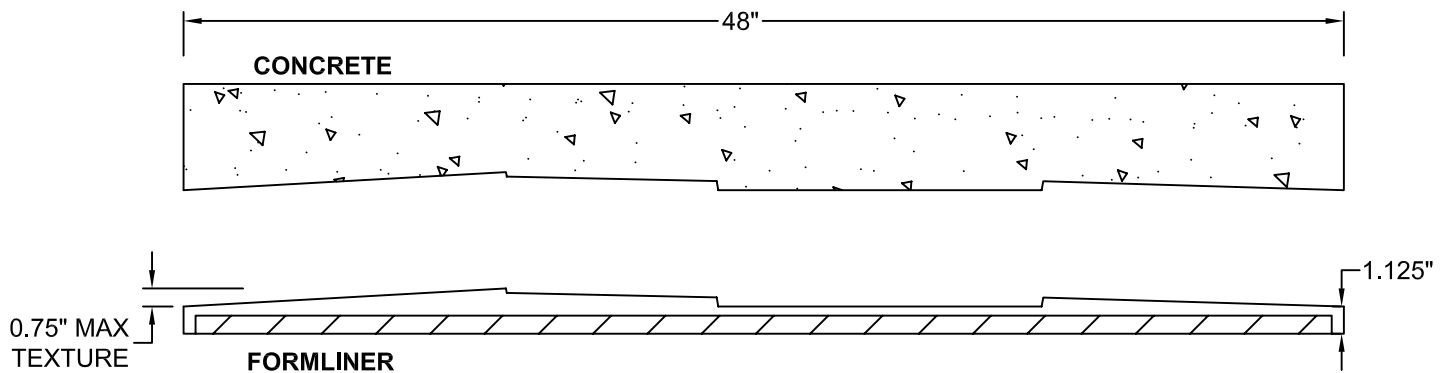

# PATTERN 16936 Large Rustic Plank

Deep Heavy Random Grain Planks  
With Uneven Grain  
**GrayLastic™**

Elastomeric Urethane - up to 100 uses.  
Mold bonded to 0.75" plywood. Add 1.125" to liner thickness.

**Wooden Plank**  
**Part Size:** 96" W x 48" H  
**Max Depth:** 0.75"  
**Board Width:** 7.75"- 13.375"  
**Grain:** Heavy  
 No Interior Butt Joints

**SECTION A-A  
FORMLINER DETAIL**

This document contains confidential and proprietary information of Fitzgerald Formliners, Inc. and is protected by copyright, trade secret, and other state and federal laws. Its receipt or possession does not cover any rights to reproduce, disclose its contents, or to manufacture, use, or sell anything it may describe. Reproduction, disclosure, or use without specific written authorization of Fitzgerald Formliners, Inc. is strictly forbidden.