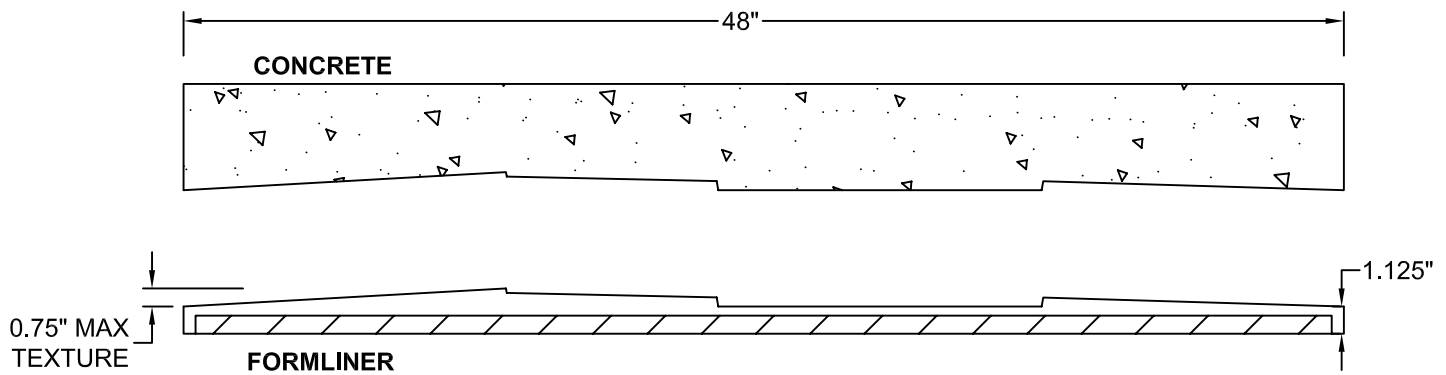

# PATTERN 16936 Large Rustic Plank

Deep Heavy Random Grain Planks  
With Uneven Grain  
**GrayLastic™**

Elastomeric Urethane - up to 100 uses.  
Mold bonded to 0.75" plywood. Add 1.125" to liner thickness.

**Wooden Plank**  
**Part Size:** 96" W x 48" H  
**Max Depth:** 0.75"  
**Board Width:** 7.75"- 13.375"  
**Grain:** Heavy  
 No Interior Butt Joints

**SECTION A-A  
FORMLINER DETAIL**

This document contains confidential and proprietary information of Fitzgerald Formliners, Inc. and is protected by copyright, trade secret, and other state and federal laws. Its receipt or possession does not cover any rights to reproduce, disclose its contents, or to manufacture, use, or sell anything it may describe. Reproduction, disclosure, or use without specific written authorization of Fitzgerald Formliners, Inc. is strictly forbidden.