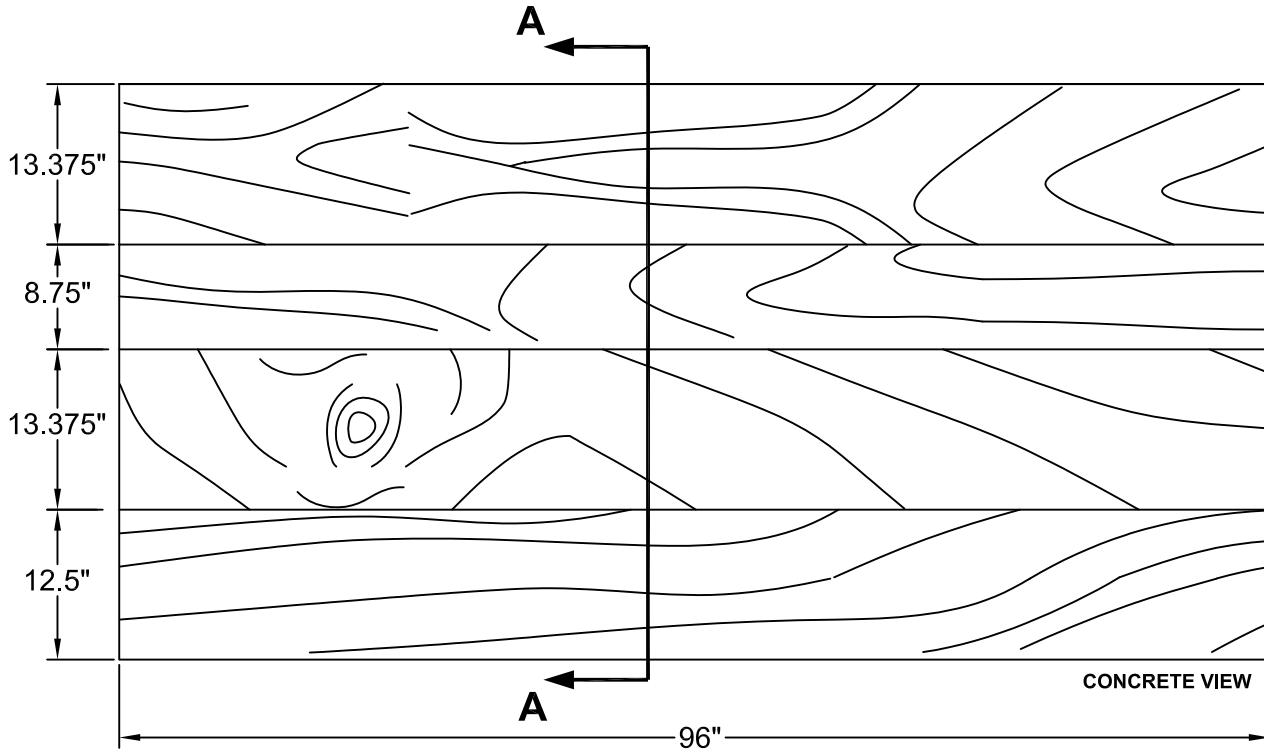

# PATTERN 16936 Large Rustic Plank

Deep Heavy Random Grain Planks  
With Uneven Grain  
**GrayLastic™**

Elastomeric Urethane - up to 100 uses.  
Mold bonded to 0.75" plywood. Add 1.125" to liner thickness.

**Wooden Plank**  
**Part Size:** 96" W x 48" H  
**Max Depth:** 0.75"  
**Board Width:** 7.75"- 13.375"  
**Grain:** Heavy  
 No Interior Butt Joints

**SECTION A-A  
FORMLINER DETAIL**

This document contains confidential and proprietary information of Fitzgerald Formliners, Inc. and is protected by copyright, trade secret, and other state and federal laws. Its receipt or possession does not cover any rights to reproduce, disclose its contents, or to manufacture, use, or sell anything it may describe. Reproduction, disclosure, or use without specific written authorization of Fitzgerald Formliners, Inc. is strictly forbidden.