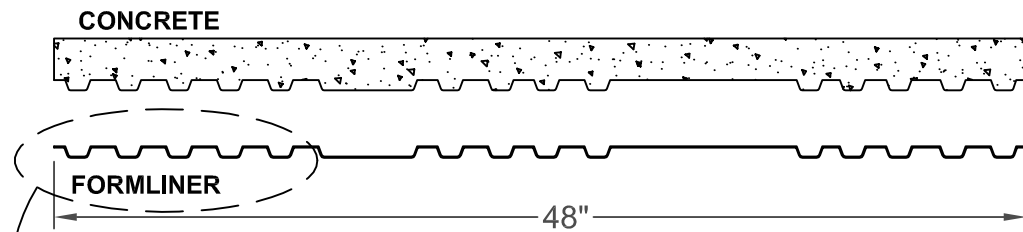

FORMLINER DETAIL

This document contains confidential and proprietary information of Fitzgerald Formliners, Inc. and is protected by copyright, trade secret, and other state and federal laws. Its receipt or possession does not cover any rights to reproduce, disclose its contents, or to manufacture, use, or sell anything it may describe. Reproduction, disclosure, or use without specific written authorization of Fitzgerald Formliners, Inc. is strictly forbidden.

FITZGERALD FORMLINERS

1500 East Chestnut Avenue • Santa Ana, CA 92701 • Fax (714) 245-9715
Ph: (800) 547-7760 • Ph (714) 547-6710 • www.formliners.com

Pattern can be requested in AutoCad format.

File Name: S-17951-VF-12-28-09

Page 1 of 1