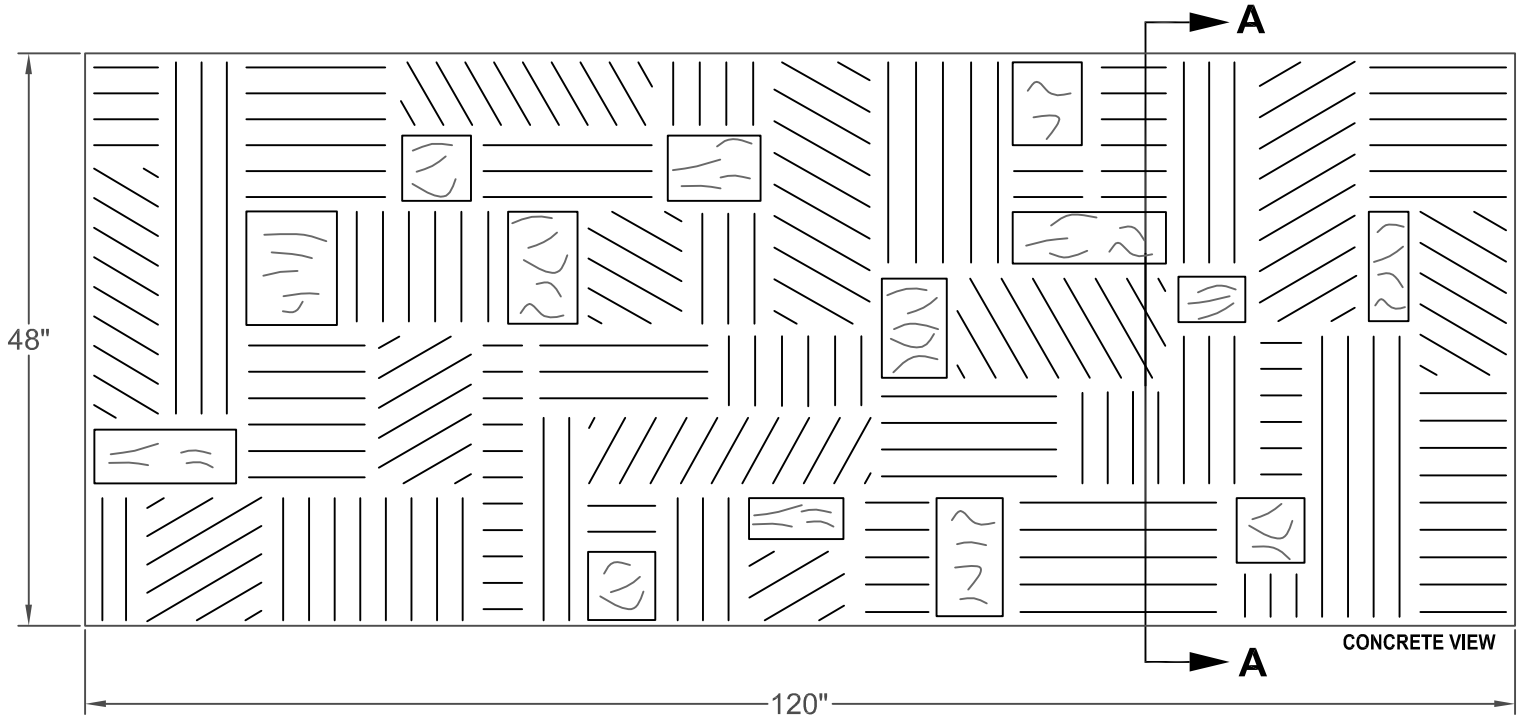

FORMLINER DETAIL

This document contains confidential and proprietary information of Fitzgerald Formliners, Inc. and is protected by copyright, trade secret, and other state and federal laws. Its receipt or possession does not cover any rights to reproduce, disclose its contents, or to manufacture, use, or sell anything it may describe. Reproduction, disclosure, or use without specific written authorization of Fitzgerald Formliners, Inc. is strictly forbidden.

FITZGERALD FORMLINERS

1500 East Chestnut Avenue • Santa Ana, CA 92701 • Fax (714) 245-9715
Ph: (800) 547-7760 • Ph (714) 547-6710 • www.formliners.com

Pattern can be requested in AutoCad format.

File Name: S-17951-VF-12-28-09

Page 1 of 1