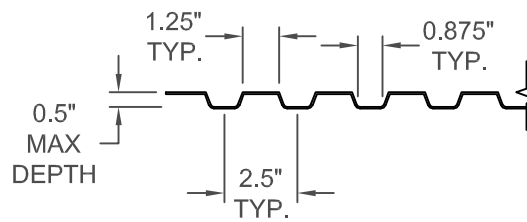

FORMLINER DETAIL

This document contains confidential and proprietary information of Fitzgerald Formliners, Inc. and is protected by copyright, trade secret, and other state and federal laws. Its receipt or possession does not cover any rights to reproduce, disclose its contents, or to manufacture, use, or sell anything it may describe. Reproduction, disclosure, or use without specific written authorization of Fitzgerald Formliners, Inc. is strictly forbidden.

FITZGERALD FORMLINERS

1500 East Chestnut Avenue • Santa Ana, CA 92701 • Fax (714) 245-9715
Ph: (800) 547-7760 • Ph (714) 547-6710 • www.formliners.com

Pattern can be requested in AutoCad format.

File Name: S-17951-VF-12-28-09

Page 1 of 1