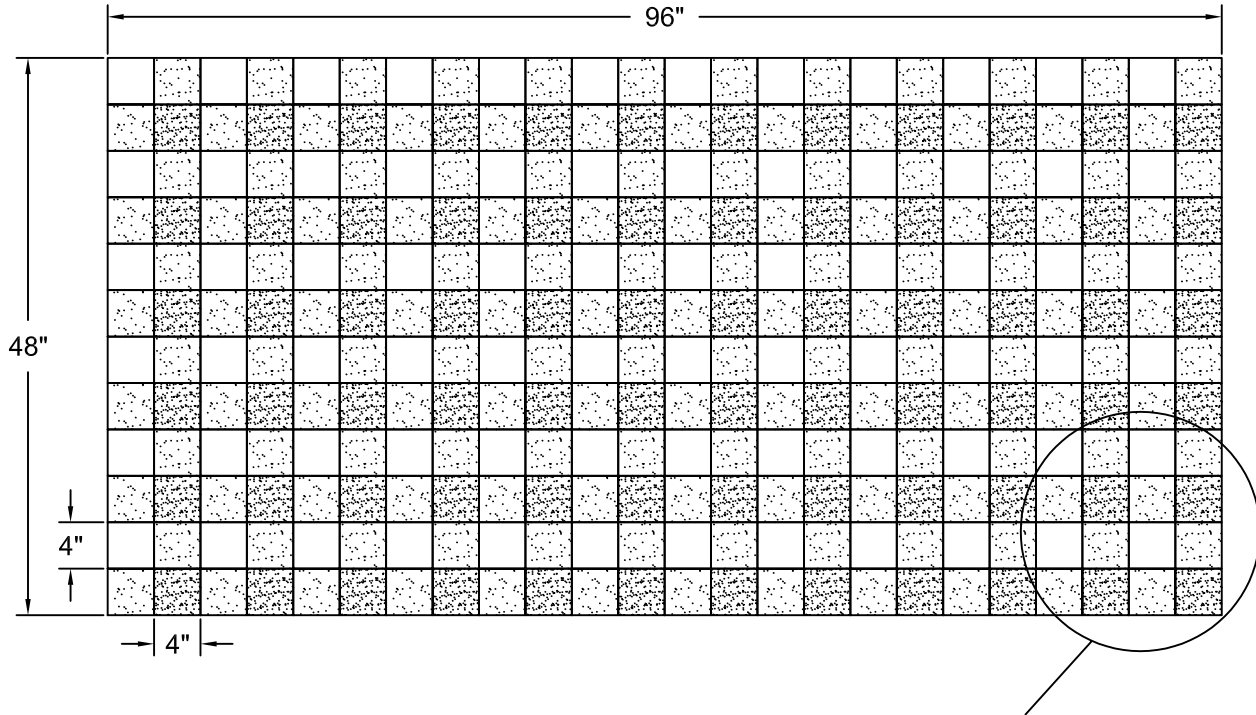

FORMLINER DETAIL

This document contains confidential and proprietary information of Fitzgerald Formliners, Inc. and is protected by copyright, trade secret, and other state and federal laws. Its receipt or possession does not cover any rights to reproduce, disclose its contents, or to manufacture, use, or sell anything it may describe. Reproduction, disclosure, or use without specific written authorization of Fitzgerald Formliners, Inc. is strictly forbidden.

FITZGERALD FORMLINERS
1500 East Chestnut Avenue • Santa Ana, CA 92701 • Fax (714) 245-9715
Ph: (800) 547-7760 • Ph (714) 547-6710 • www.formliners.com

Pattern can be requested in AutoCad format.

File Name: S-17940-VF-9-1-06

Page 1 of 1