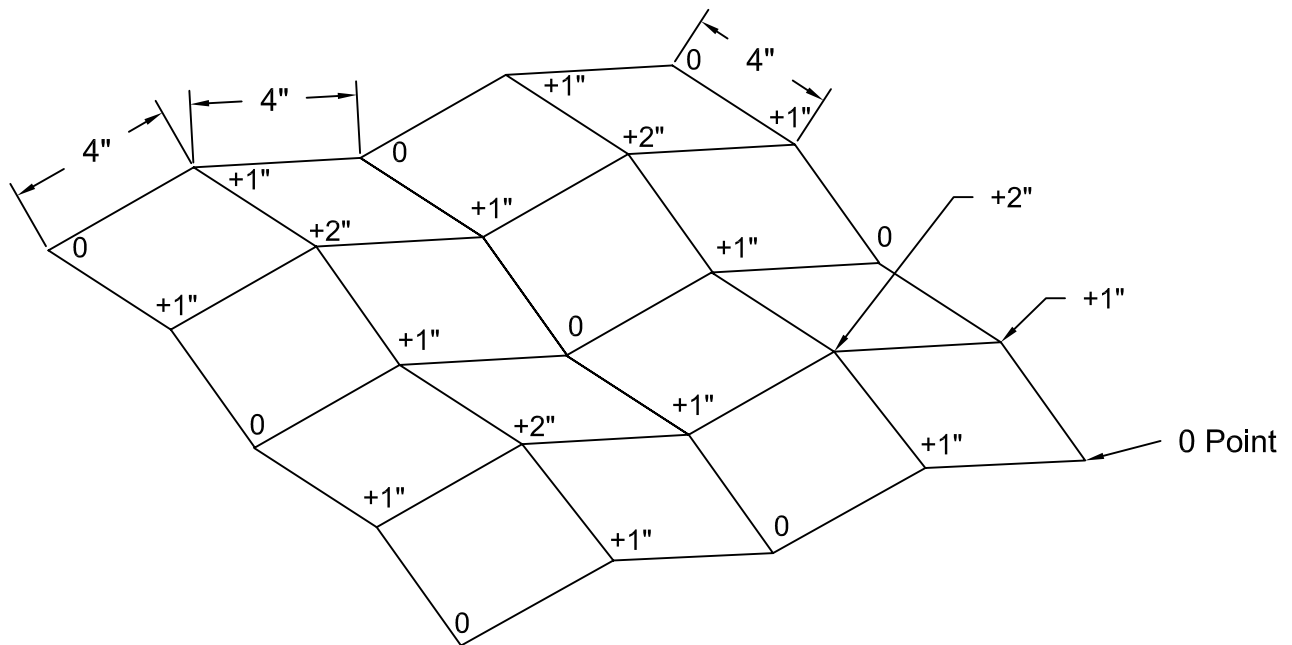

FORMLINER DETAIL

This document contains confidential and proprietary information of Fitzgerald Formliners, Inc. and is protected by copyright, trade secret, and other state and federal laws. Its receipt or possession does not cover any rights to reproduce, disclose its contents, or to manufacture, use, or sell anything it may describe. Reproduction, disclosure, or use without specific written authorization of Fitzgerald Formliners, Inc. is strictly forbidden.

FITZGERALD FORMLINERS
1500 East Chestnut Avenue • Santa Ana, CA 92701 • Fax (714) 245-9715
Ph: (800) 547-7760 • Ph (714) 547-6710 • www.formliners.com

Pattern can be requested in AutoCad format.

File Name: S-17940-VF-9-1-06

Page 1 of 1