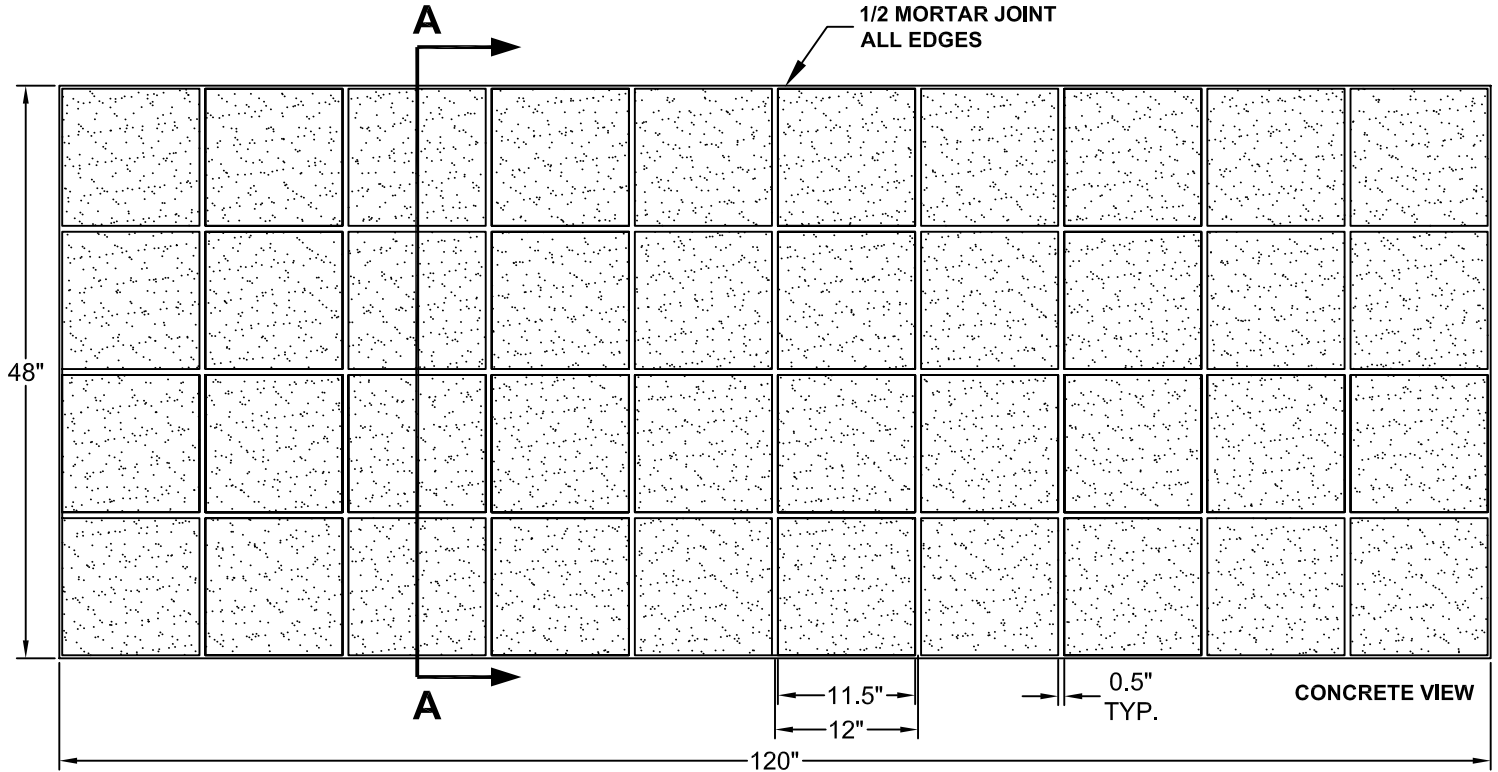

# PATTERN 16976 12" SPLITFACED BLOCK

12" X 12" Stacked Block (Medium Texture)

**Vac-U-Form™**

Styrene - Single Use.  
ABS Plastic - Up to 15 reuses.

**Masonry**

**Part Size:** 120" W x 48" H

**Max Depth:** 0.375"

**Block Size:** 11.5"W x 11.5"H

**Mortar Joints:** 0.5"

This document contains confidential and proprietary information of Fitzgerald Formliners, Inc. and is protected by copyright, trade secret, and other state and federal laws. Its receipt or possession does not cover any rights to reproduce, disclose its contents, or to manufacture, use, or sell anything it may describe. Reproduction, disclosure, or use without specific written authorization of Fitzgerald Formliners, Inc. is strictly forbidden.