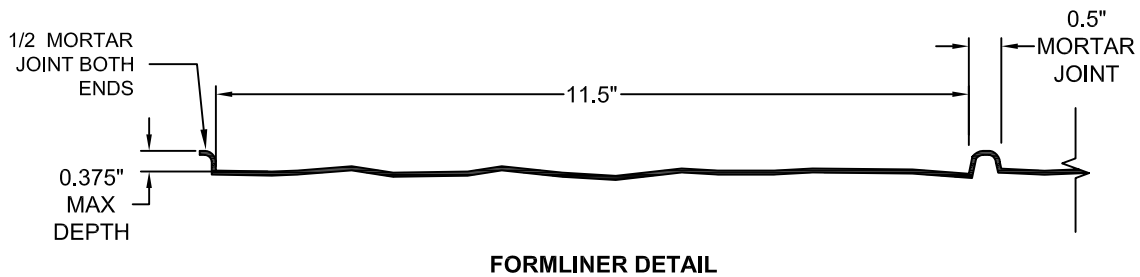

# PATTERN 16976 12" SPLITFACED BLOCK

12" X 12" Stacked Block (Medium Texture)

**Vac-U-Form™**

Styrene - Single Use.  
ABS Plastic - Up to 15 reuses.

**Masonry**

**Part Size:** 120" W x 48" H

**Max Depth:** 0.375"

**Block Size:** 11.5"W x 11.5"H

**Mortar Joints:** 0.5"

This document contains confidential and proprietary information of Fitzgerald Formliners, Inc. and is protected by copyright, trade secret, and other state and federal laws. Its receipt or possession does not cover any rights to reproduce, disclose its contents, or to manufacture, use, or sell anything it may describe. Reproduction, disclosure, or use without specific written authorization of Fitzgerald Formliners, Inc. is strictly forbidden.