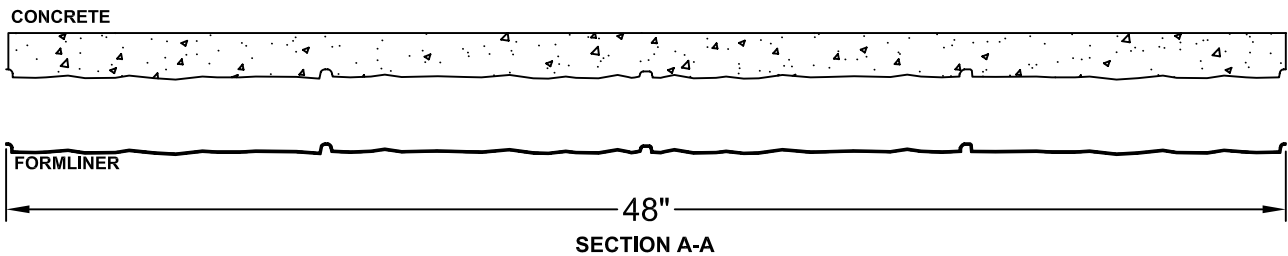

# PATTERN 16976 12" SPLITFACED BLOCK

12" X 12" Stacked Block (Medium Texture)

**Vac-U-Form™**

Styrene - Single Use.  
ABS Plastic - Up to 15 reuses.

**Masonry**

**Part Size:** 120" W x 48" H

**Max Depth:** 0.375"

**Block Size:** 11.5"W x 11.5"H

**Mortar Joints:** 0.5"

This document contains confidential and proprietary information of Fitzgerald Formliners, Inc. and is protected by copyright, trade secret, and other state and federal laws. Its receipt or possession does not cover any rights to reproduce, disclose its contents, or to manufacture, use, or sell anything it may describe. Reproduction, disclosure, or use without specific written authorization of Fitzgerald Formliners, Inc. is strictly forbidden.