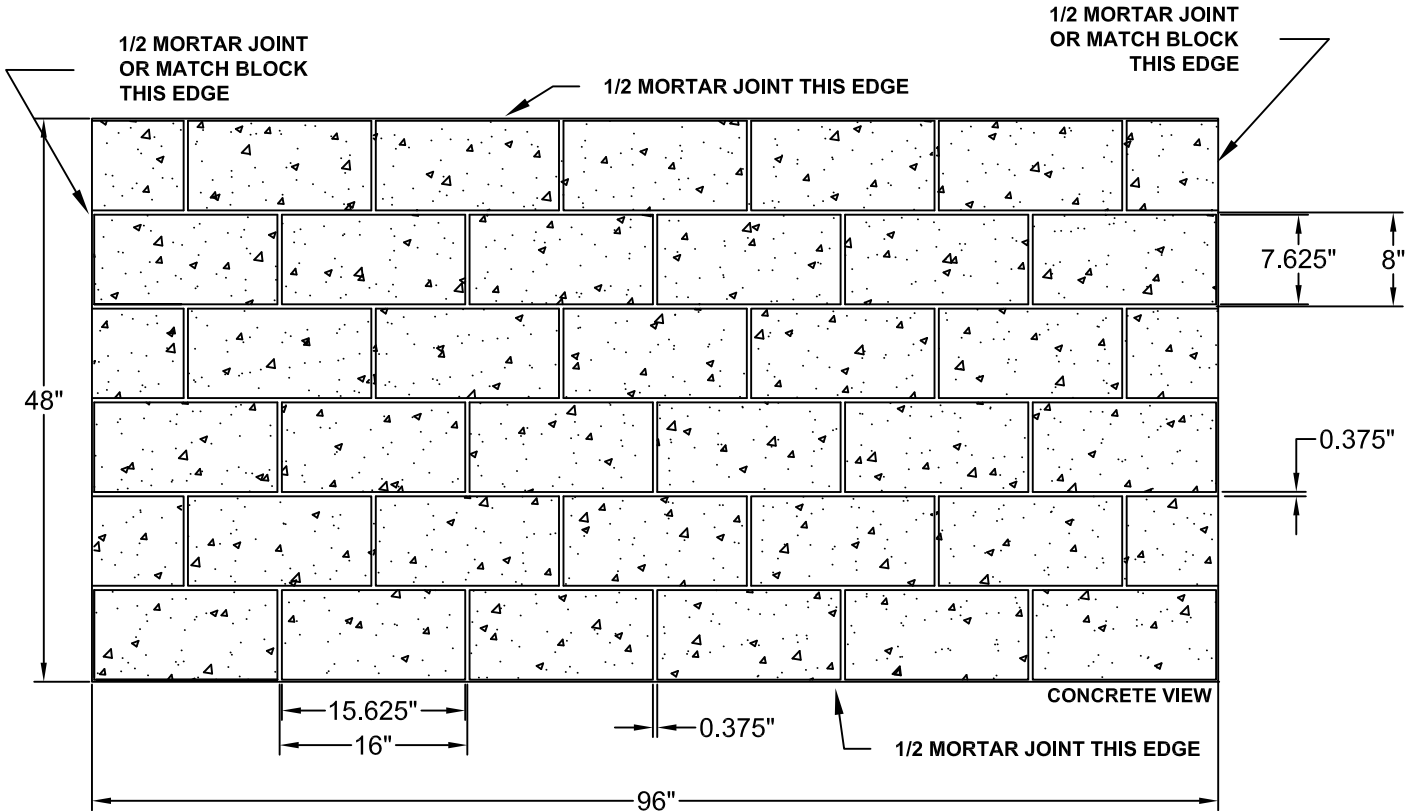

# PATTERN 16971 Splitfaced Running Bond Block

8" X 16" Running Bond Block

**Vac-U-Form™**

Styrene - Single Use.  
ABS Plastic - Up to 15 reuses.

**Masonry**

**Part Size:** 96" W x 48" H

**Max Depth:** 0.75"

**Block Sizes:** 7.625" H - 15.625" W

**Wide Grout:** 0.375"

Pattern matched panels

This document contains confidential and proprietary information of Fitzgerald Formliners, Inc. and is protected by copyright, trade secret, and other state and federal laws. Its receipt or possession does not cover any rights to reproduce, disclose its contents, or to manufacture, use, or sell anything it may describe. Reproduction, disclosure, or use without specific written authorization of Fitzgerald Formliners, Inc. is strictly forbidden.