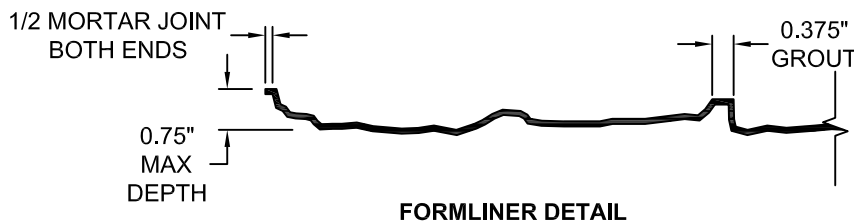

# PATTERN 16971 Splitfaced Running Bond Block

8" X 16" Running Bond Block

**Vac-U-Form™**

Styrene - Single Use.  
ABS Plastic - Up to 15 reuses.

**Masonry**

**Part Size:** 96" W x 48" H

**Max Depth:** 0.75"

**Block Sizes:** 7.625" H - 15.625" W

**Wide Grout:** 0.375"

Pattern matched panels

This document contains confidential and proprietary information of Fitzgerald Formliners, Inc. and is protected by copyright, trade secret, and other state and federal laws. Its receipt or possession does not cover any rights to reproduce, disclose its contents, or to manufacture, use, or sell anything it may describe. Reproduction, disclosure, or use without specific written authorization of Fitzgerald Formliners, Inc. is strictly forbidden.