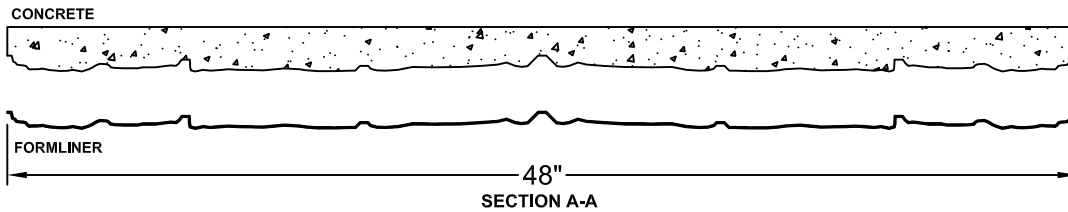

# PATTERN 16971 Splitfaced Running Bond Block

8" X 16" Running Bond Block

**Vac-U-Form™**

Styrene - Single Use.  
ABS Plastic - Up to 15 reuses.

**Masonry**

**Part Size:** 96" W x 48" H

**Max Depth:** 0.75"

**Block Sizes:** 7.625" H - 15.625" W

**Wide Grout:** 0.375"

Pattern matched panels

This document contains confidential and proprietary information of Fitzgerald Formliners, Inc. and is protected by copyright, trade secret, and other state and federal laws. Its receipt or possession does not cover any rights to reproduce, disclose its contents, or to manufacture, use, or sell anything it may describe. Reproduction, disclosure, or use without specific written authorization of Fitzgerald Formliners, Inc. is strictly forbidden.