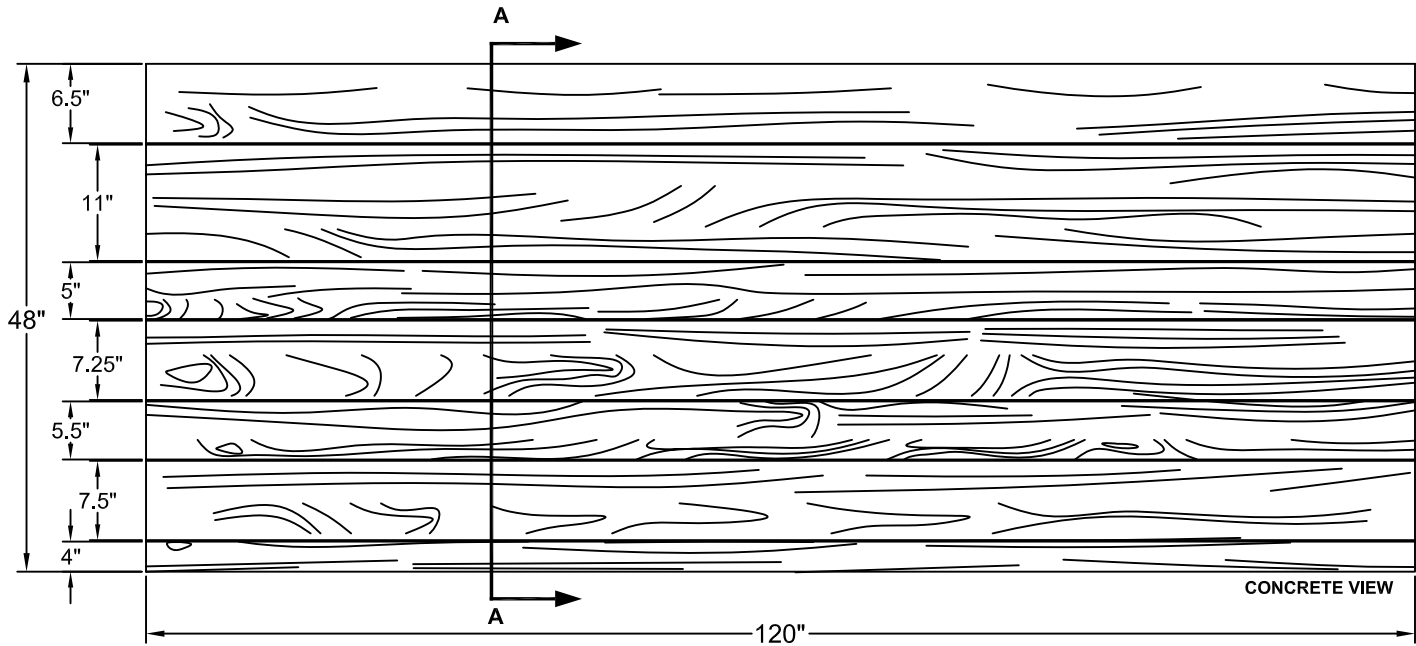

Forming The Future™

PATTERN 16925 Weathered Plank

Heavy Grain Random Width Planks

Vac-U-Form™

Styrene - Single Use.
ABS Plastic - Up to 15 reuses.

Wooden Plank

Part Size: 120" W x 48" H

Max Depth: 0.125"

Grain: Heavy

No Interior Butt Joints

**No Groove or space
between boards**

This document contains confidential and proprietary information of Fitzgerald Formliners, Inc. and is protected by copyright, trade secret, and other state and federal laws. Its receipt or possession does not cover any rights to reproduce, disclose its contents, or to manufacture, use, or sell anything it may describe. Reproduction, disclosure, or use without specific written authorization of Fitzgerald Formliners, Inc. is strictly forbidden.