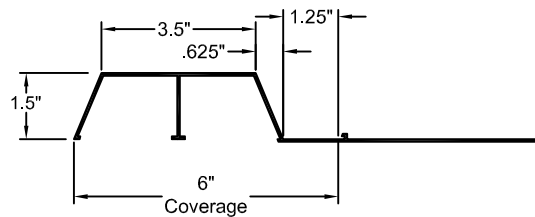

### Fluted Rib

<b>Part Size:</b>	6" coverage, length up to 40'
<b>Max Depth:</b>	1.5"
<b>On Center:</b>	6.0"
<b>Peak:</b>	3.5"
<b>Valley:</b>	1.5"
<b>Draft:</b>	0.625"

CONCRETE VIEW

FORMLINER VIEW

FORMLINER DETAIL