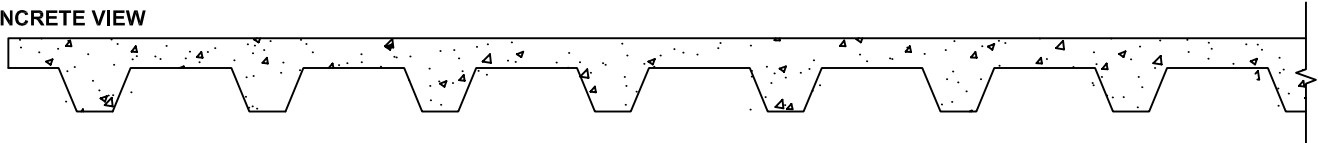

## Fluted Rib

1.5 Depth, 6" On Center

**VinyLok®**

Styrene - Single Use.  
ABS Plastic - Up to 10 reuses.

### Fluted Rib

<b>Part Size:</b>	6" coverage, length up to 40'
<b>Max Depth:</b>	1.5"
<b>On Center:</b>	6.0"
<b>Peak:</b>	3.5"
<b>Valley:</b>	1.5"
<b>Draft:</b>	0.625"

CONCRETE VIEW

FORMLINER VIEW

FORMLINER DETAIL