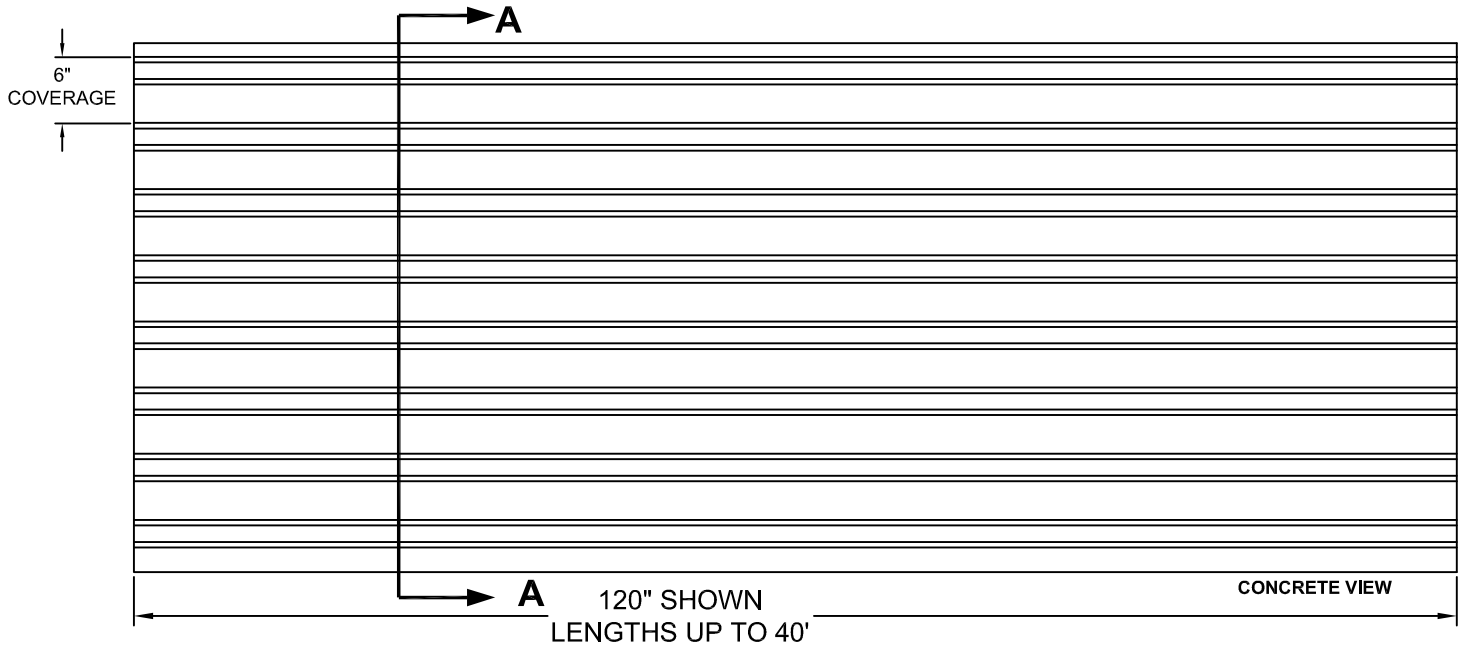

## Fluted Rib

1.5 Depth, 6" On Center

**VinyLok®**

Styrene - Single Use.  
ABS Plastic - Up to 10 reuses.

### Fluted Rib

<b>Part Size:</b>	6" coverage, length up to 40'
<b>Max Depth:</b>	1.5"
<b>On Center:</b>	6.0"
<b>Peak:</b>	3.5"
<b>Valley:</b>	1.5"
<b>Draft:</b>	0.625"

CONCRETE VIEW

FORMLINER VIEW

FORMLINER DETAIL