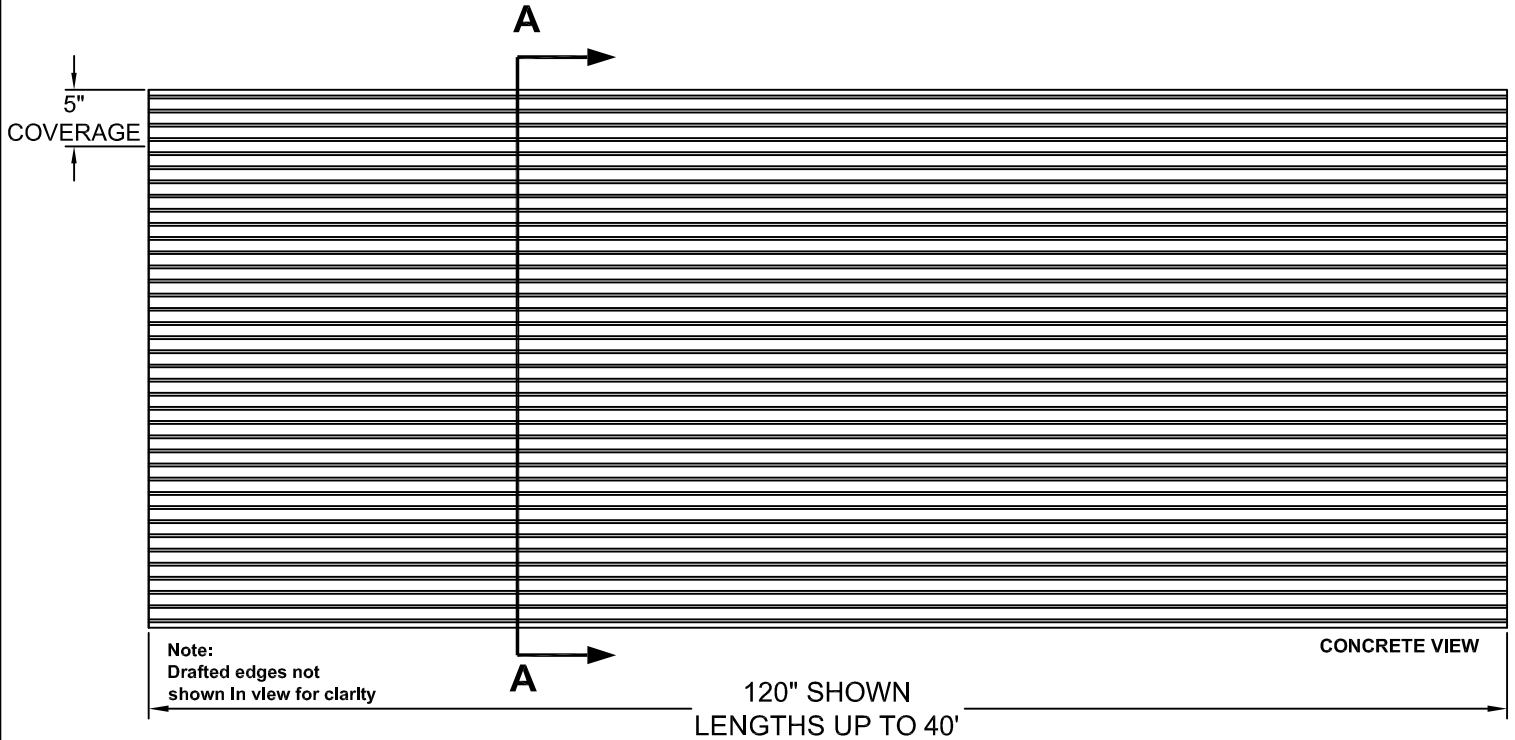

## Fluted Rib

1.5 Depth, 2.5" On Center

### Fluted Rib

<b>Part Size:</b>	5" coverage, length up to 40'
<b>Max Depth:</b>	1.50"
<b>On Center:</b>	2.5"
<b>Peak:</b>	1.0"
<b>Valley:</b>	1.0"
<b>Draft:</b>	0.25"

FORMLINER DETAIL

This document contains confidential and proprietary information of Fitzgerald Formliners, Inc. and is protected by copyright, trade secret, and other state and federal laws. Its receipt or possession does not cover any rights to reproduce, disclose its contents, or to manufacture, use, or sell anything it may describe. Reproduction, disclosure, or use without specific written authorization of Fitzgerald Formliners, Inc. is strictly forbidden.