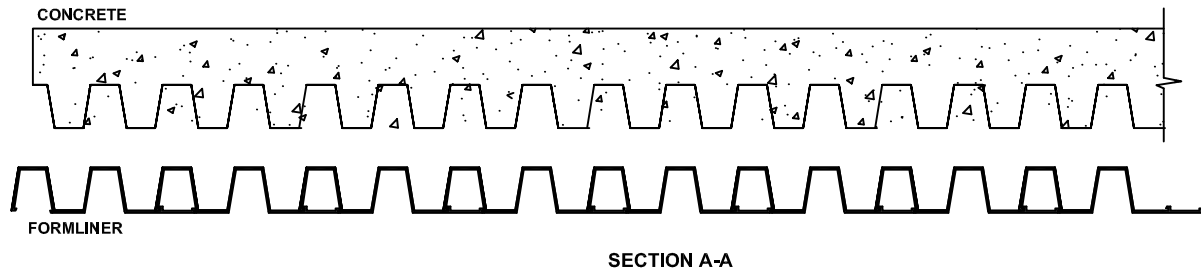

## Fluted Rib

1.5 Depth, 2.5" On Center

### Fluted Rib

<b>Part Size:</b>	5" coverage, length up to 40'
<b>Max Depth:</b>	1.50"
<b>On Center:</b>	2.5"
<b>Peak:</b>	1.0"
<b>Valley:</b>	1.0"
<b>Draft:</b>	0.25"

FORMLINER DETAIL

This document contains confidential and proprietary information of Fitzgerald Formliners, Inc. and is protected by copyright, trade secret, and other state and federal laws. Its receipt or possession does not cover any rights to reproduce, disclose its contents, or to manufacture, use, or sell anything it may describe. Reproduction, disclosure, or use without specific written authorization of Fitzgerald Formliners, Inc. is strictly forbidden.