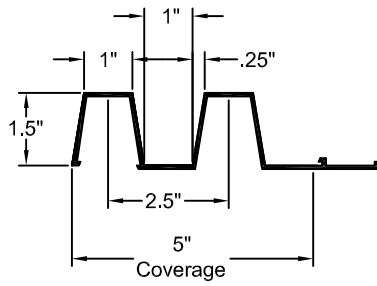

## Fluted Rib

1.5 Depth, 2.5" On Center

### Fluted Rib

<b>Part Size:</b>	5" coverage, length up to 40'
<b>Max Depth:</b>	1.50"
<b>On Center:</b>	2.5"
<b>Peak:</b>	1.0"
<b>Valley:</b>	1.0"
<b>Draft:</b>	0.25"

FORMLINER DETAIL

This document contains confidential and proprietary information of Fitzgerald Formliners, Inc. and is protected by copyright, trade secret, and other state and federal laws. Its receipt or possession does not cover any rights to reproduce, disclose its contents, or to manufacture, use, or sell anything it may describe. Reproduction, disclosure, or use without specific written authorization of Fitzgerald Formliners, Inc. is strictly forbidden.