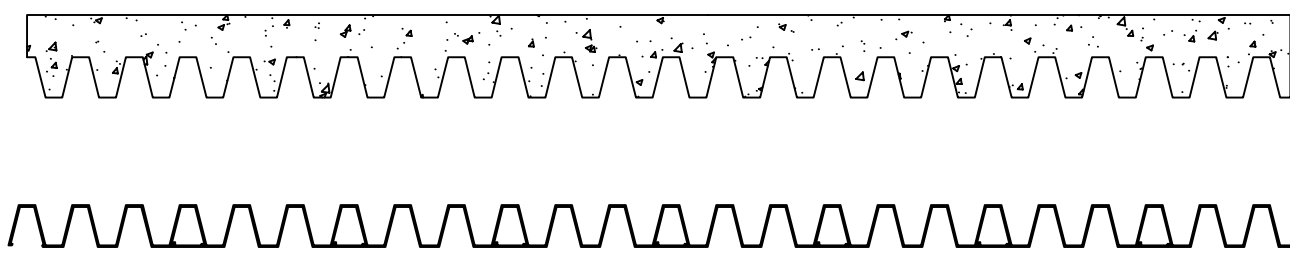

Forming The Future™

PATTERN 14643

Fluted Rib

1.5" Depth, 2" On Center

VinyLok®

Styrene - Single Use.
ABS Plastic - Up to 10 reuses.

Fluted Rib

| | |
|-------------------|-------------------------------|
| Part Size: | 6" coverage, length up to 40' |
| Max Depth: | 1.5" |
| On Center: | 2.0" |
| Peak: | 0.625" |
| Valley: | 0.625" |
| Draft: | 0.375" |