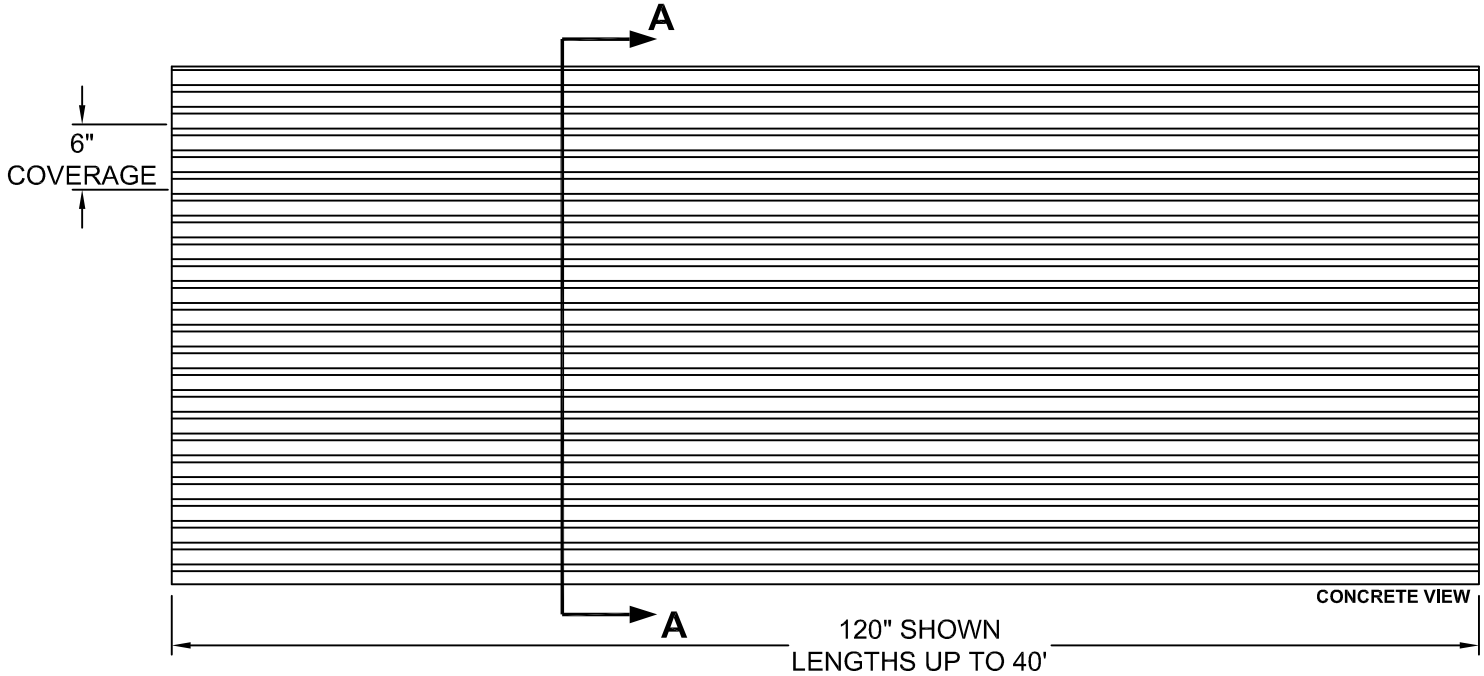

Forming The Future™

PATTERN 14643

Fluted Rib

1.5" Depth, 2" On Center

VinyLok®

Styrene - Single Use.
ABS Plastic - Up to 10 reuses.

Fluted Rib

| | |
|-------------------|-------------------------------|
| Part Size: | 6" coverage, length up to 40' |
| Max Depth: | 1.5" |
| On Center: | 2.0" |
| Peak: | 0.625" |
| Valley: | 0.625" |
| Draft: | 0.375" |