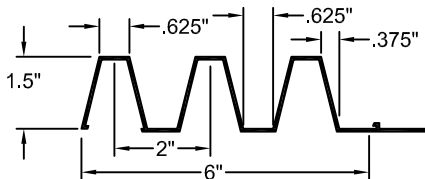

Forming The Future™

PATTERN 14643

Fluted Rib

1.5" Depth, 2" On Center

VinyLok®

Styrene - Single Use.
ABS Plastic - Up to 10 reuses.

Fluted Rib

| | |
|-------------------|-------------------------------|
| Part Size: | 6" coverage, length up to 40' |
| Max Depth: | 1.5" |
| On Center: | 2.0" |
| Peak: | 0.625" |
| Valley: | 0.625" |
| Draft: | 0.375" |