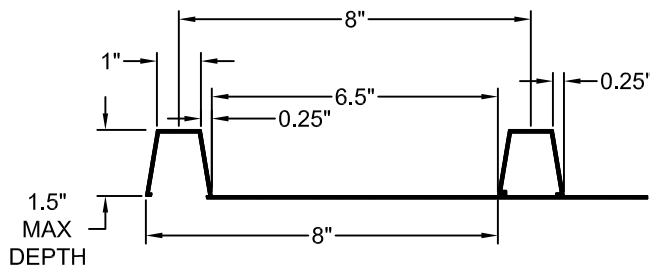

## Fluted Rib

1.5 Depth, 8" On Center

### Fluted Rib

<b>Part Size:</b>	8" coverage, length up to 40'
<b>Max Depth:</b>	1.50"
<b>On Center:</b>	8.0"
<b>Peak:</b>	6.5"
<b>Valley:</b>	1.0"
<b>Draft:</b>	0.25"

FORMLINER DETAIL

This document contains confidential and proprietary information of Fitzgerald Formliners, Inc. and is protected by copyright, trade secret, and other state and federal laws. Its receipt or possession does not cover any rights to reproduce, disclose its contents, or to manufacture, use, or sell anything it may describe. Reproduction, disclosure, or use without specific written authorization of Fitzgerald Formliners, Inc. is strictly forbidden.