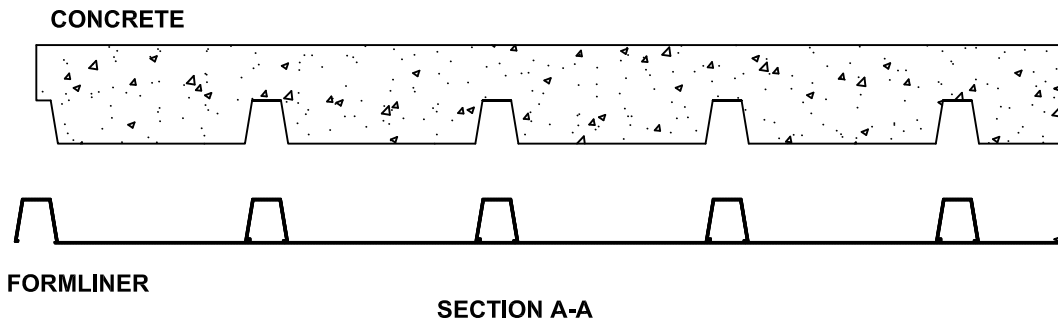

## Fluted Rib

1.5 Depth, 8" On Center

### Fluted Rib

<b>Part Size:</b>	8" coverage, length up to 40'
<b>Max Depth:</b>	1.50"
<b>On Center:</b>	8.0"
<b>Peak:</b>	6.5"
<b>Valley:</b>	1.0"
<b>Draft:</b>	0.25"

FORMLINER DETAIL

This document contains confidential and proprietary information of Fitzgerald Formliners, Inc. and is protected by copyright, trade secret, and other state and federal laws. Its receipt or possession does not cover any rights to reproduce, disclose its contents, or to manufacture, use, or sell anything it may describe. Reproduction, disclosure, or use without specific written authorization of Fitzgerald Formliners, Inc. is strictly forbidden.