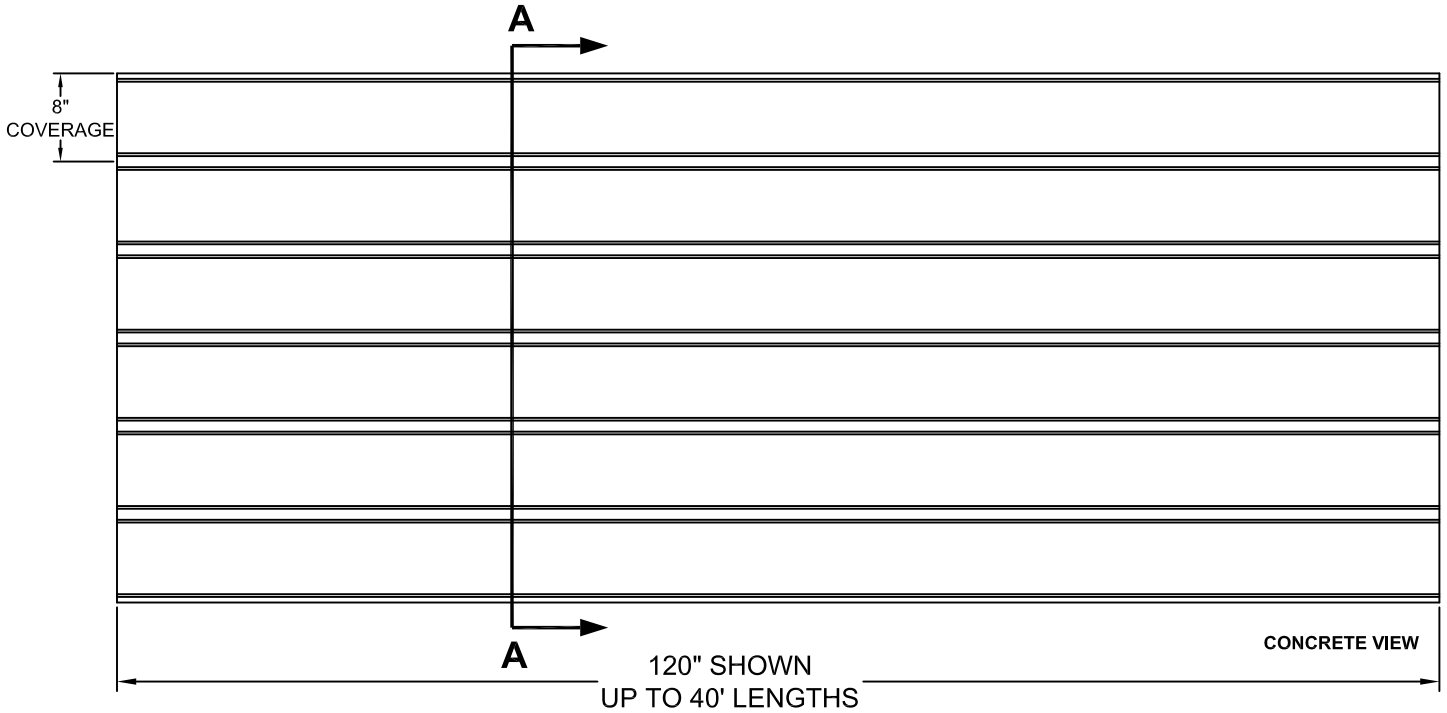

## Fluted Rib

1.5 Depth, 8" On Center

### Fluted Rib

<b>Part Size:</b>	8" coverage, length up to 40'
<b>Max Depth:</b>	1.50"
<b>On Center:</b>	8.0"
<b>Peak:</b>	6.5"
<b>Valley:</b>	1.0"
<b>Draft:</b>	0.25"

FORMLINER DETAIL

This document contains confidential and proprietary information of Fitzgerald Formliners, Inc. and is protected by copyright, trade secret, and other state and federal laws. Its receipt or possession does not cover any rights to reproduce, disclose its contents, or to manufacture, use, or sell anything it may describe. Reproduction, disclosure, or use without specific written authorization of Fitzgerald Formliners, Inc. is strictly forbidden.