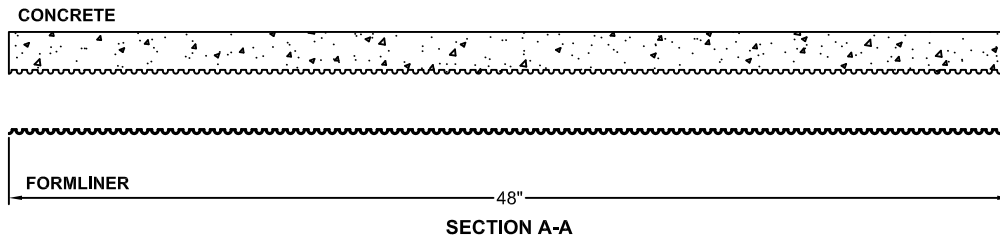

### Fluted Rib

Part Size: 48"W x 120"H

Max Depth: 0.1875"

On Center: 0.5"

Peak: 0.25"

Valley: 0.25"

This document contains confidential and proprietary information of Fitzgerald Formliners, Inc. and is protected by copyright, trade secret, and other state and federal laws. Its receipt or possession does not cover any rights to reproduce, disclose its contents, or to manufacture, use, or sell anything it may describe. Reproduction, disclosure, or use without specific written authorization of Fitzgerald Formliners, Inc. is strictly forbidden.