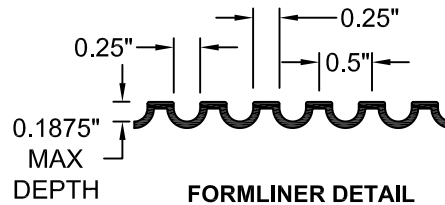

### Fluted Rib

Part Size: 48"W x 120"H

Max Depth: 0.1875"

On Center: 0.5"

Peak: 0.25"

Valley: 0.25"

This document contains confidential and proprietary information of Fitzgerald Formliners, Inc. and is protected by copyright, trade secret, and other state and federal laws. Its receipt or possession does not cover any rights to reproduce, disclose its contents, or to manufacture, use, or sell anything it may describe. Reproduction, disclosure, or use without specific written authorization of Fitzgerald Formliners, Inc. is strictly forbidden.