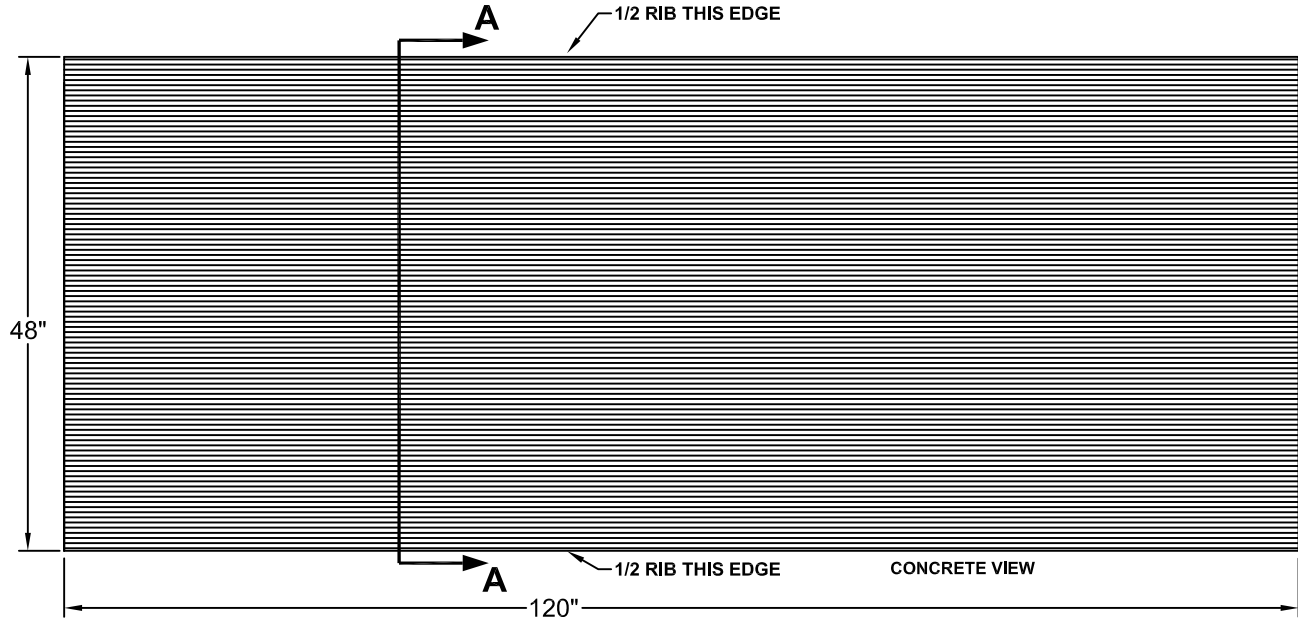

### Fluted Rib

Part Size: 48"W x 120"H

Max Depth: 0.1875"

On Center: 0.5"

Peak: 0.25"

Valley: 0.25"

This document contains confidential and proprietary information of Fitzgerald Formliners, Inc. and is protected by copyright, trade secret, and other state and federal laws. Its receipt or possession does not cover any rights to reproduce, disclose its contents, or to manufacture, use, or sell anything it may describe. Reproduction, disclosure, or use without specific written authorization of Fitzgerald Formliners, Inc. is strictly forbidden.