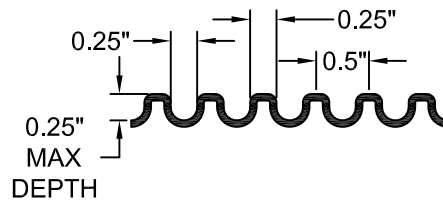

# PATTERN 14415A Sine Wave

0.25" Depth, 0.5" On Center,

™

### Fluted Rib

**Part Size:** 48"W x 96"H  
**Max Depth:** 0.25"  
**On Center:** 0.5"  
**Peak:** 0.25"  
**Valley:** 0.25"

FORMLINER DETAIL

This document contains confidential and proprietary information of Fitzgerald Formliners, Inc. and is protected by copyright, trade secret, and other state and federal laws. Its receipt or possession does not cover any rights to reproduce, disclose its contents, or to manufacture, use, or sell anything it may describe. Reproduction, disclosure, or use without specific written authorization of Fitzgerald Formliners, Inc. is strictly forbidden.