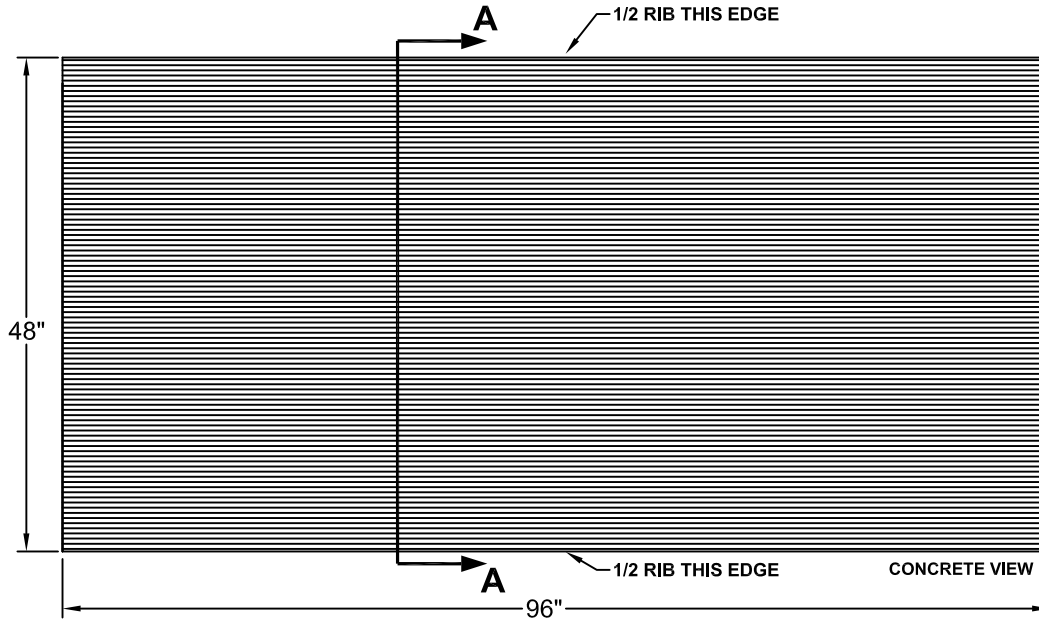

# PATTERN 14415A Sine Wave

0.25" Depth, 0.5" On Center,

™

### Fluted Rib

**Part Size:** 48"W x 96"H  
**Max Depth:** 0.25"  
**On Center:** 0.5"  
**Peak:** 0.25"  
**Valley:** 0.25"

FORMLINER DETAIL

This document contains confidential and proprietary information of Fitzgerald Formliners, Inc. and is protected by copyright, trade secret, and other state and federal laws. Its receipt or possession does not cover any rights to reproduce, disclose its contents, or to manufacture, use, or sell anything it may describe. Reproduction, disclosure, or use without specific written authorization of Fitzgerald Formliners, Inc. is strictly forbidden.