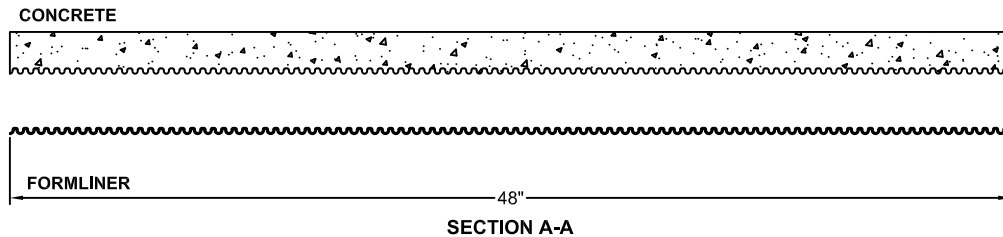

# PATTERN 14415A Sine Wave

0.25" Depth, 0.5" On Center,

™

### Fluted Rib

**Part Size:** 48"W x 96"H  
**Max Depth:** 0.25"  
**On Center:** 0.5"  
**Peak:** 0.25"  
**Valley:** 0.25"

FORMLINER DETAIL

This document contains confidential and proprietary information of Fitzgerald Formliners, Inc. and is protected by copyright, trade secret, and other state and federal laws. Its receipt or possession does not cover any rights to reproduce, disclose its contents, or to manufacture, use, or sell anything it may describe. Reproduction, disclosure, or use without specific written authorization of Fitzgerald Formliners, Inc. is strictly forbidden.