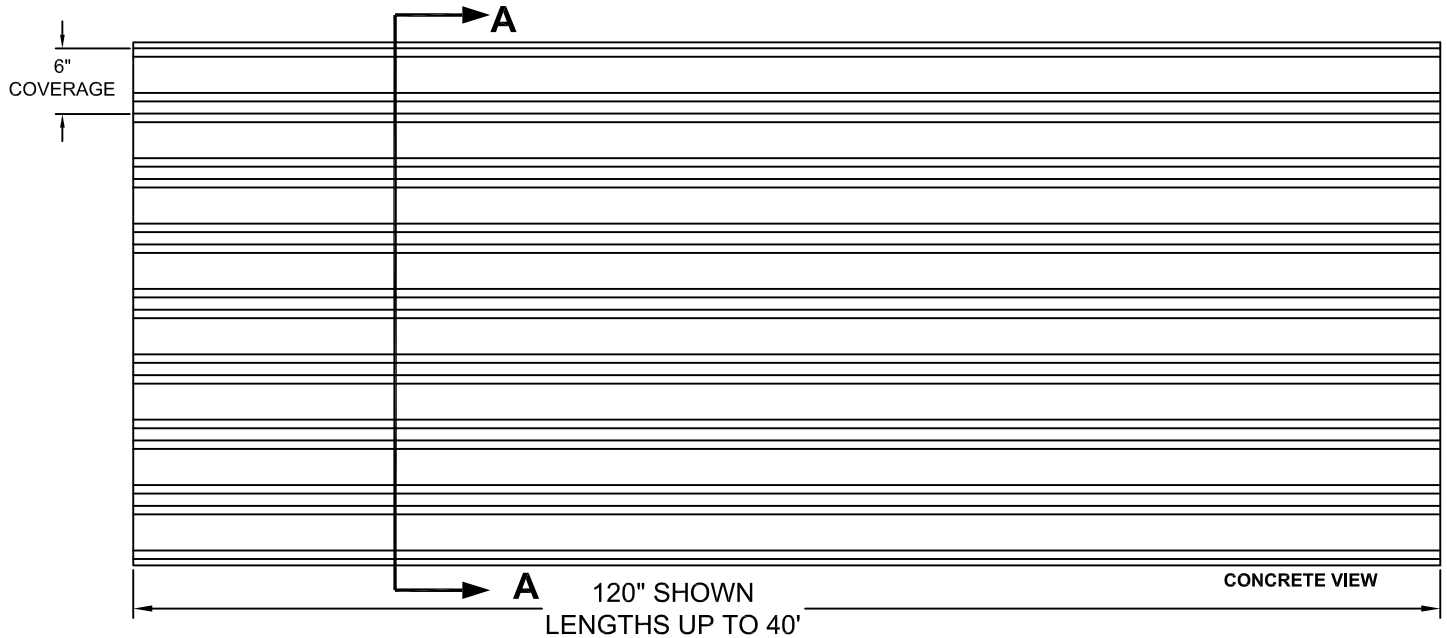

Forming The Future™

PATTERN 14356

Fluted Rib

1.5" Depth, 6" On Center

VinyLok®

Styrene - Single Use.
ABS Plastic - Up to 10 reuses.

Fluted Rib

Part Size:	6" coverage, length up to 40'
Max Depth:	1.5"
On Center:	6.0"
Peak:	3.312"
Valley:	1.125"
Draft:	0.782"