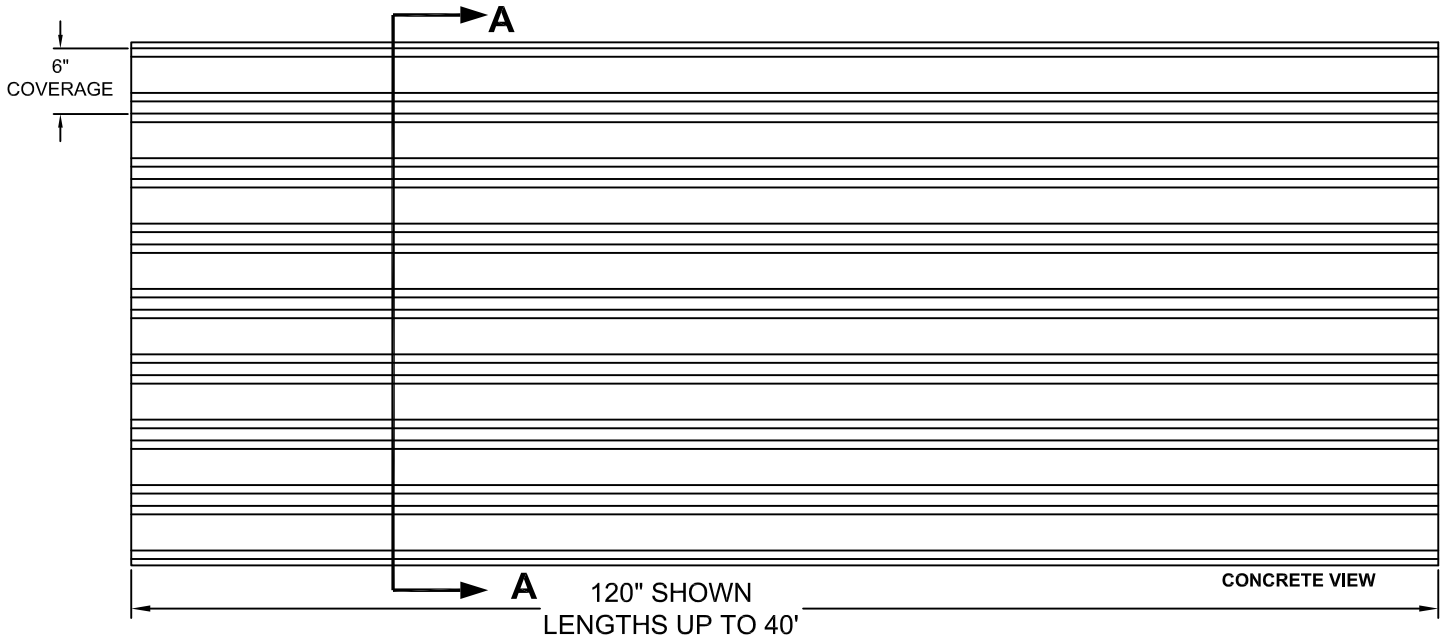

Forming The Future™

PATTERN 14356

Fluted Rib

1.5" Depth, 6" On Center

VinyLok®

Styrene - Single Use.
ABS Plastic - Up to 10 reuses.

Fluted Rib

Part Size:	6" coverage, length up to 40'
Max Depth:	1.5"
On Center:	6.0"
Peak:	3.312"
Valley:	1.125"
Draft:	0.782"