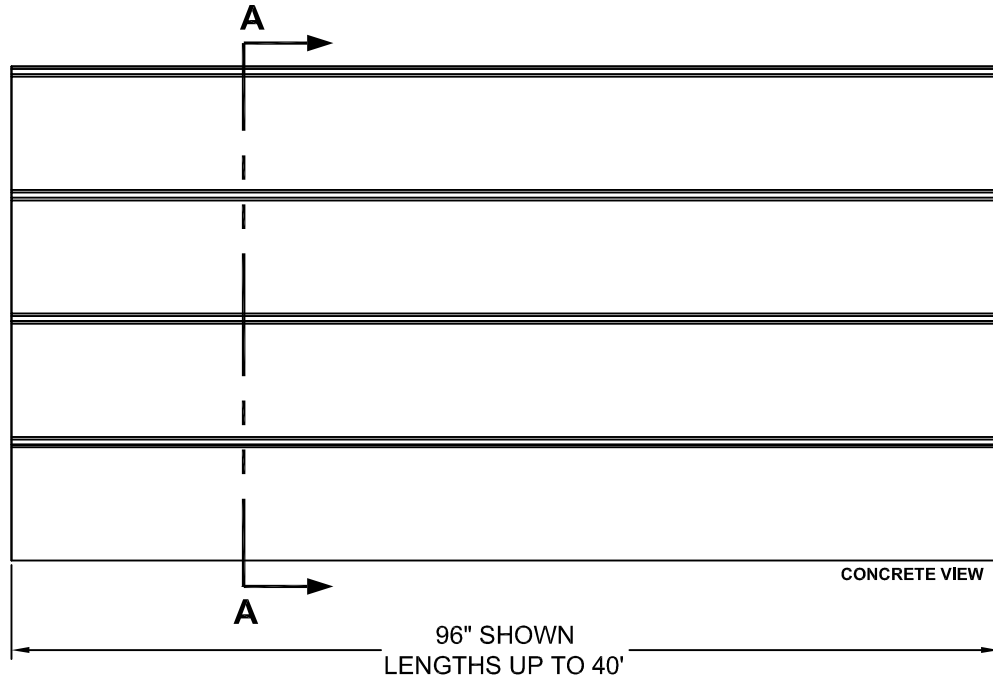

## Fluted Rib

0.75" Depth, 12" On Center

**VinyLok®**

Styrene - Single Use.  
ABS Plastic - Up to 10 reuses.

### Fluted Rib

<b>Part Size:</b>	12" coverage, length up to 40'
<b>Max Depth:</b>	0.75"
<b>On Center:</b>	12.0"
<b>Peak:</b>	0.5"
<b>Valley:</b>	10.75"
<b>Draft:</b>	0.375"

This document contains confidential and proprietary information of Fitzgerald Formliners, Inc. and is protected by copyright, trade secret, and other state and federal laws. Its receipt or possession does not cover any rights to reproduce, disclose its contents, or to manufacture, use, or sell anything it may describe. Reproduction, disclosure, or use without specific written authorization of Fitzgerald Formliners, Inc. is strictly forbidden.