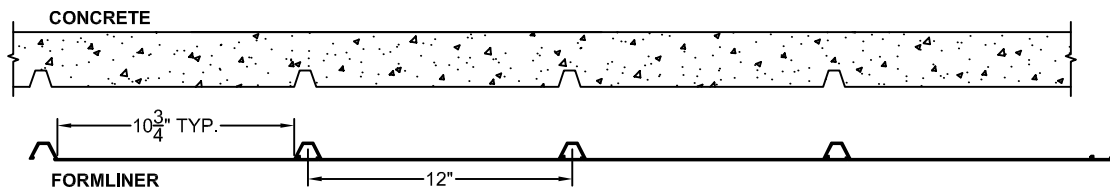

## Fluted Rib

0.75" Depth, 12" On Center

**VinyLok®**

Styrene - Single Use.  
ABS Plastic - Up to 10 reuses.

### Fluted Rib

<b>Part Size:</b>	12" coverage, length up to 40'
<b>Max Depth:</b>	0.75"
<b>On Center:</b>	12.0"
<b>Peak:</b>	0.5"
<b>Valley:</b>	10.75"
<b>Draft:</b>	0.375"

This document contains confidential and proprietary information of Fitzgerald Formliners, Inc. and is protected by copyright, trade secret, and other state and federal laws. Its receipt or possession does not cover any rights to reproduce, disclose its contents, or to manufacture, use, or sell anything it may describe. Reproduction, disclosure, or use without specific written authorization of Fitzgerald Formliners, Inc. is strictly forbidden.