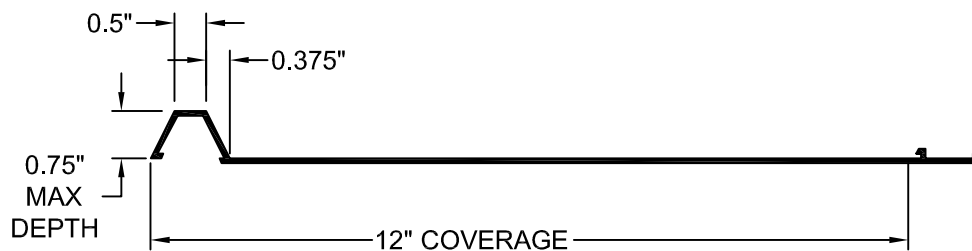

## Fluted Rib

0.75" Depth, 12" On Center

**VinyLok®**

Styrene - Single Use.  
ABS Plastic - Up to 10 reuses.

### Fluted Rib

<b>Part Size:</b>	12" coverage, length up to 40'
<b>Max Depth:</b>	0.75"
<b>On Center:</b>	12.0"
<b>Peak:</b>	0.5"
<b>Valley:</b>	10.75"
<b>Draft:</b>	0.375"

This document contains confidential and proprietary information of Fitzgerald Formliners, Inc. and is protected by copyright, trade secret, and other state and federal laws. Its receipt or possession does not cover any rights to reproduce, disclose its contents, or to manufacture, use, or sell anything it may describe. Reproduction, disclosure, or use without specific written authorization of Fitzgerald Formliners, Inc. is strictly forbidden.