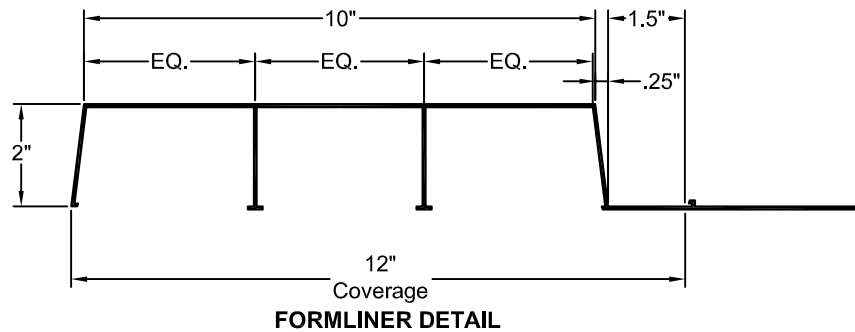

SECTION A-A

This document contains confidential and proprietary information of Fitzgerald Formliners, Inc. and is protected by copyright, trade secret, and other state and federal laws. Its receipt or possession does not cover any rights to reproduce, disclose its contents, or to manufacture, use, or sell anything it may describe. Reproduction, disclosure, or use without specific written authorization of Fitzgerald Formliners, Inc. is strictly forbidden.