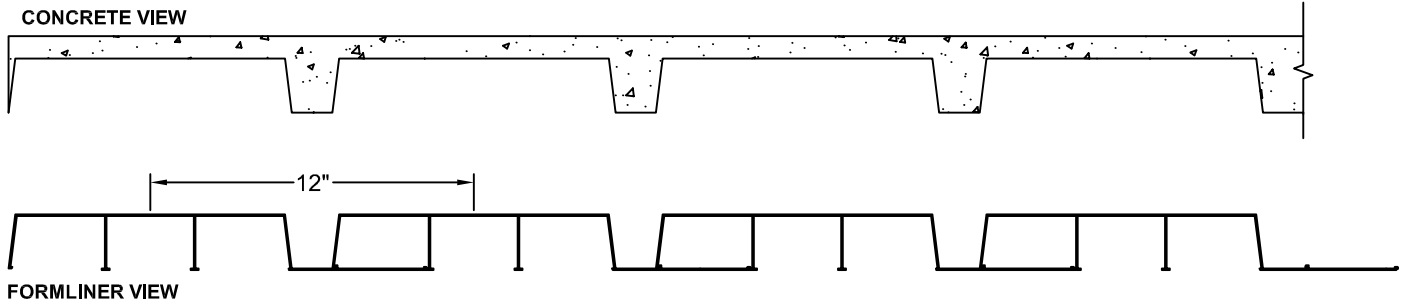

Forming The Future™

PATTERN 14666

Fluted Rib

2" Depth, 12" On Center

VinyLok®

Styrene - Single Use.
ABS Plastic - Up to 10 reuses.

Fluted Rib

Part Size:	12" coverage, length up to 40'
Max Depth:	2"
On Center:	12.0"
Peak:	10"
Valley:	1.5"
Draft:	0.25"