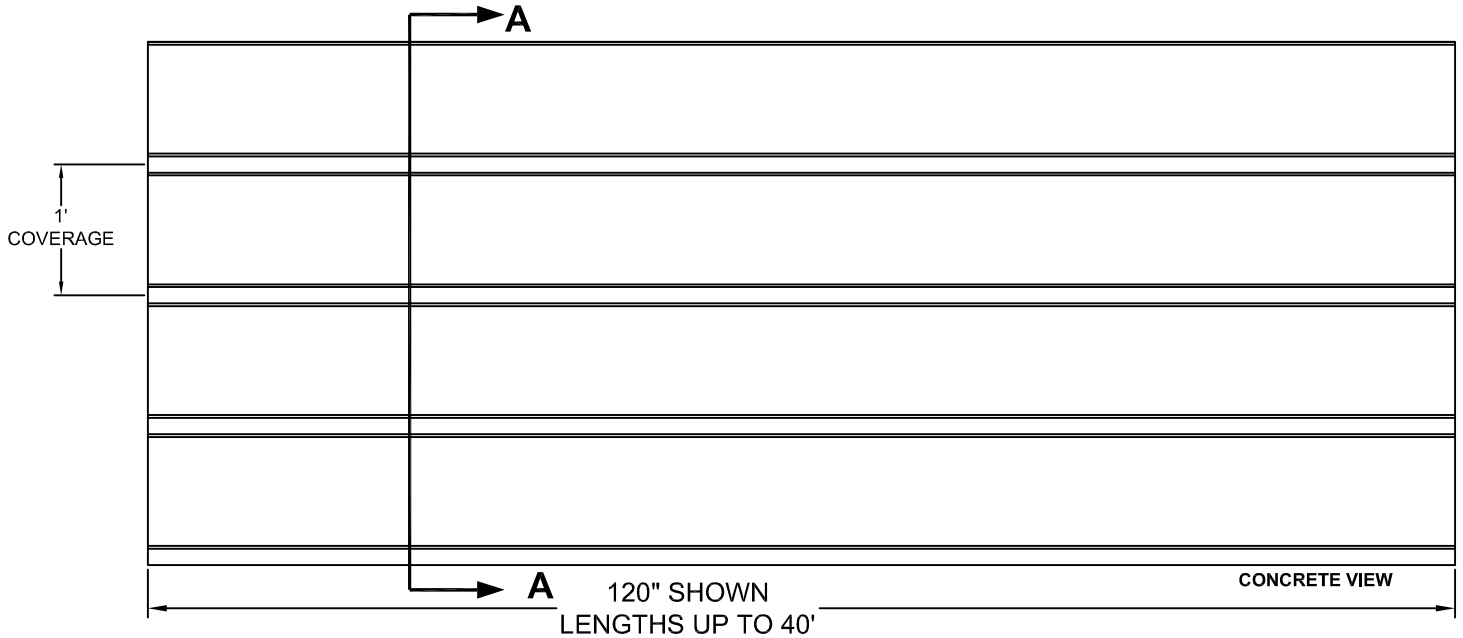

Forming The Future™

PATTERN 14666

Fluted Rib

2" Depth, 12" On Center

VinyLok®

Styrene - Single Use.
ABS Plastic - Up to 10 reuses.

Fluted Rib

Part Size:	12" coverage, length up to 40'
Max Depth:	2"
On Center:	12.0"
Peak:	10"
Valley:	1.5"
Draft:	0.25"