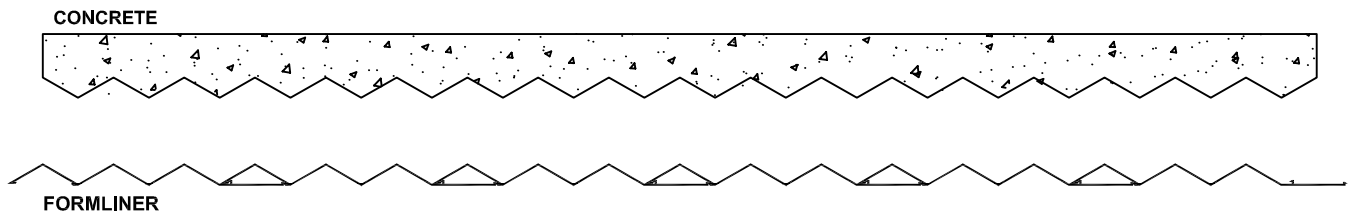

Forming The Future™

PATTERN 14658A

Fluted Rib

0.75" Depth, 2.625" On Center

VinyLok®

Styrene - Single Use.
ABS Plastic - Up to 10 reuses.

Fluted Rib

Part Size: 7.875" coverage, length up to 40'

Max Depth: 0.75"

On Center: 2.625"

SECTION A-A

SECTION A-A
FORMLINER DETAIL

This document contains confidential and proprietary information of Fitzgerald Formliners, Inc. and is protected by copyright, trade secret, and other state and federal laws. Its receipt or possession does not cover any rights to reproduce, disclose its contents, or to manufacture, use, or sell anything it may describe. Reproduction, disclosure, or use without specific written authorization of Fitzgerald Formliners, Inc. is strictly forbidden.