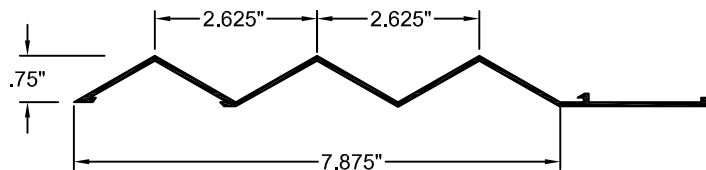

Forming The Future™

PATTERN 14658A

Fluted Rib

0.75" Depth, 2.625" On Center

VinyLok®

Styrene - Single Use.
ABS Plastic - Up to 10 reuses.

Fluted Rib

Part Size: 7.875" coverage, length up to 40'

Max Depth: 0.75"

On Center: 2.625"

SECTION A-A

SECTION A-A
FORMLINER DETAIL

This document contains confidential and proprietary information of Fitzgerald Formliners, Inc. and is protected by copyright, trade secret, and other state and federal laws. Its receipt or possession does not cover any rights to reproduce, disclose its contents, or to manufacture, use, or sell anything it may describe. Reproduction, disclosure, or use without specific written authorization of Fitzgerald Formliners, Inc. is strictly forbidden.