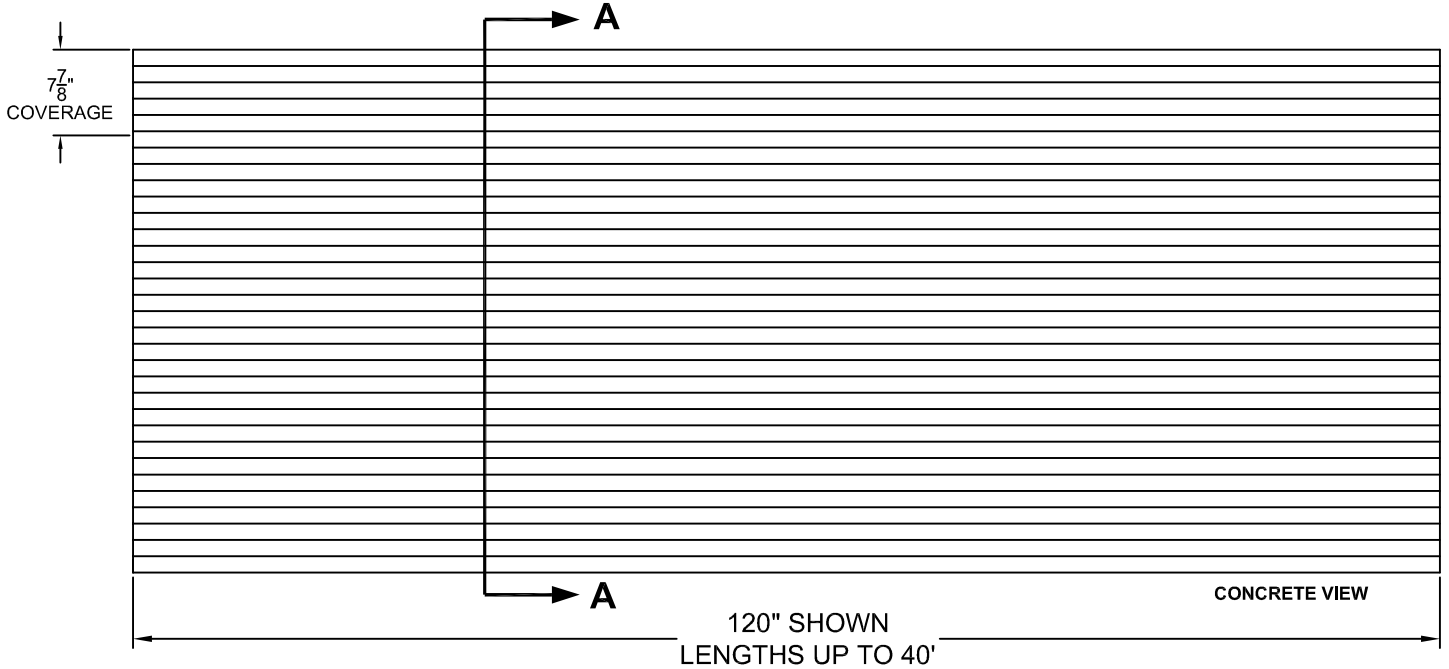

Forming The Future™

PATTERN 14658A

Fluted Rib

0.75" Depth, 2.625" On Center

VinyLok®

Styrene - Single Use.
ABS Plastic - Up to 10 reuses.

Fluted Rib

Part Size: 7.875" coverage, length up to 40'

Max Depth: 0.75"

On Center: 2.625"

SECTION A-A

SECTION A-A
FORMLINER DETAIL

This document contains confidential and proprietary information of Fitzgerald Formliners, Inc. and is protected by copyright, trade secret, and other state and federal laws. Its receipt or possession does not cover any rights to reproduce, disclose its contents, or to manufacture, use, or sell anything it may describe. Reproduction, disclosure, or use without specific written authorization of Fitzgerald Formliners, Inc. is strictly forbidden.