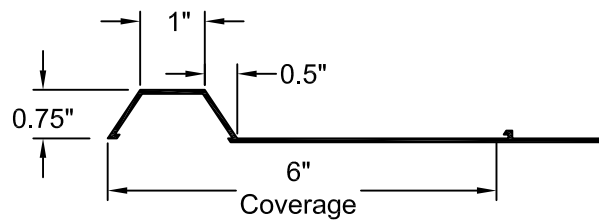

FORMLINER DETAIL

This document contains confidential and proprietary information of Fitzgerald Formliners, Inc. and is protected by copyright, trade secret, and other state and federal laws. Its receipt or possession does not cover any rights to reproduce, disclose its contents, or to manufacture, use, or sell anything it may describe. Reproduction, disclosure, or use without specific written authorization of Fitzgerald Formliners, Inc. is strictly forbidden.