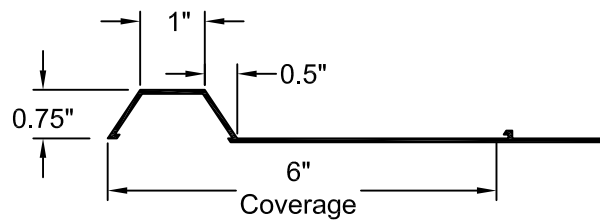

FORMLINER DETAIL

This document contains confidential and proprietary information of Fitzgerald Formliners, Inc. and is protected by copyright, trade secret, and other state and federal laws. Its receipt or possession does not cover any rights to reproduce, disclose its contents, or to manufacture, use, or sell anything it may describe. Reproduction, disclosure, or use without specific written authorization of Fitzgerald Formliners, Inc. is strictly forbidden.