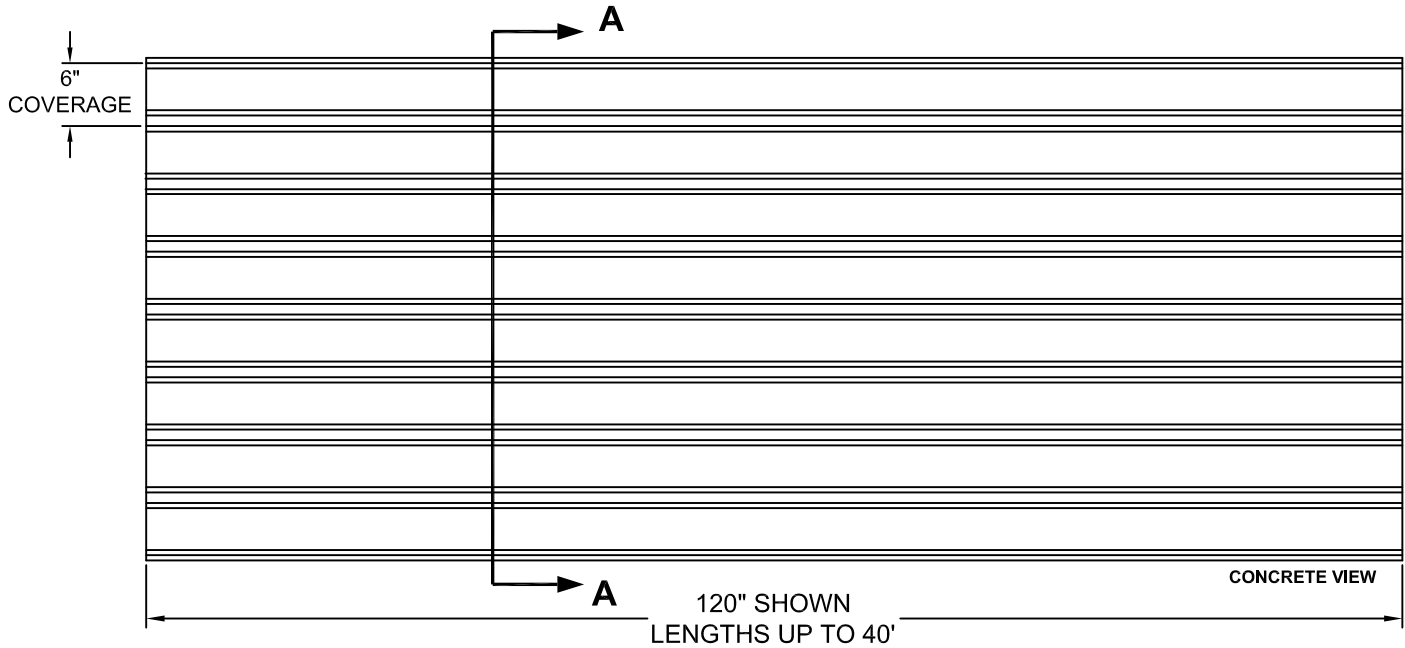

Forming The Future™

PATTERN 14542

Fluted Rib

0.75 Depth, 6" On Center

VinyLok®

Styrene - Single Use.
ABS Plastic - Up to 10 reuses.

Fluted Rib

| | |
|-------------------|-------------------------------|
| Part Size: | 6" coverage, length up to 40' |
| Max Depth: | 0.75" |
| On Center: | 6.0" |
| Peak: | 1.0" |
| Valley: | 4.0" |
| Draft: | 0.5" |