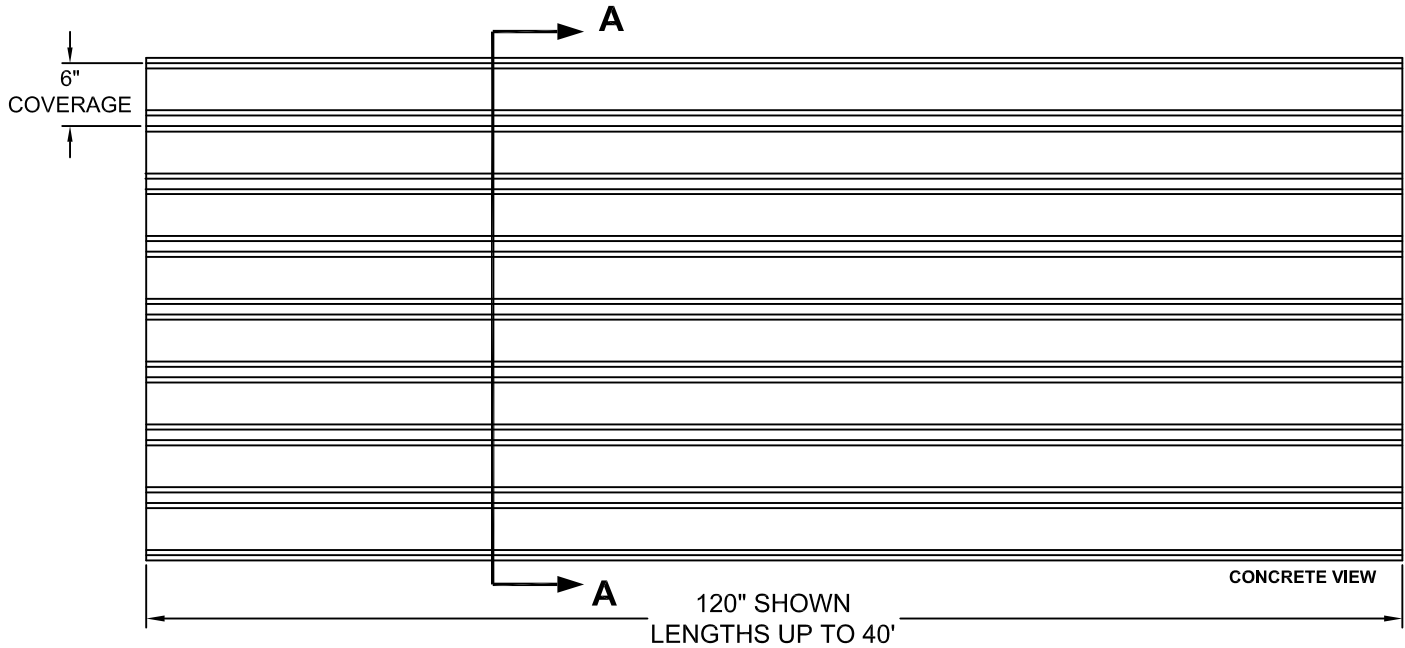

Forming The Future™

PATTERN 14542

Fluted Rib

0.75 Depth, 6" On Center

VinyLok®

Styrene - Single Use.
ABS Plastic - Up to 10 reuses.

Fluted Rib

Part Size:	6" coverage, length up to 40'
Max Depth:	0.75"
On Center:	6.0"
Peak:	1.0"
Valley:	4.0"
Draft:	0.5"