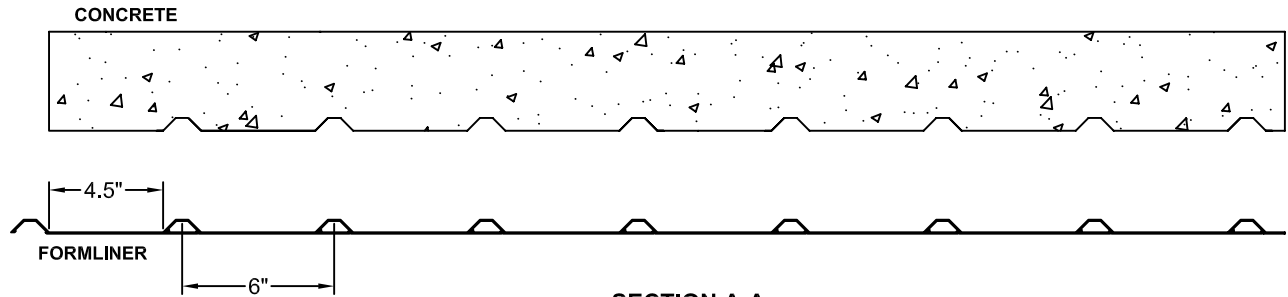

Forming The Future™

PATTERN 14541

Fluted Rib

0.5 Depth, 6" On Center

VinyLok®

Styrene - Single Use.
ABS Plastic - Up to 10 reuses.

Fluted Rib

Part Size:	6" coverage, length up to 40'
Max Depth:	0.5"
On Center:	6.0"
Peak:	0.5"
Valley:	4.5"
Draft:	0.5"