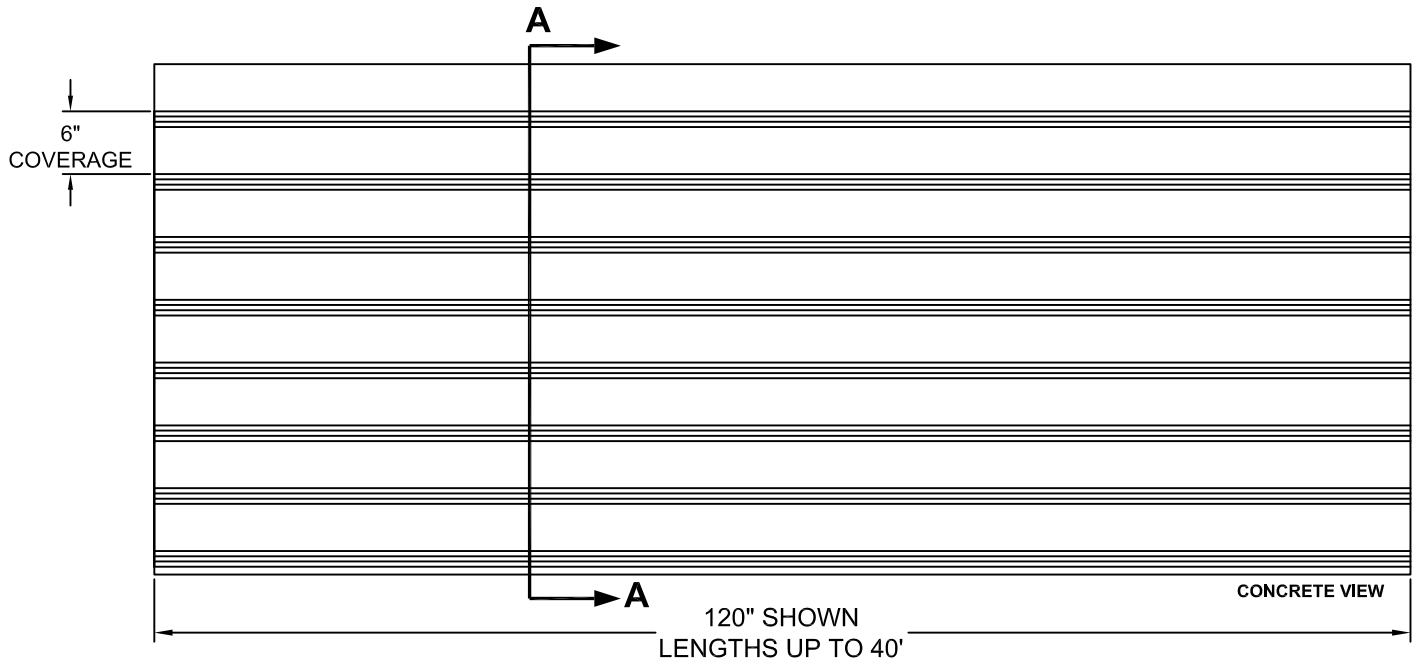

Forming The Future™

PATTERN 14541

Fluted Rib

0.5 Depth, 6" On Center

VinyLok®

Styrene - Single Use.
ABS Plastic - Up to 10 reuses.

Fluted Rib

Part Size:	6" coverage, length up to 40'
Max Depth:	0.5"
On Center:	6.0"
Peak:	0.5"
Valley:	4.5"
Draft:	0.5"