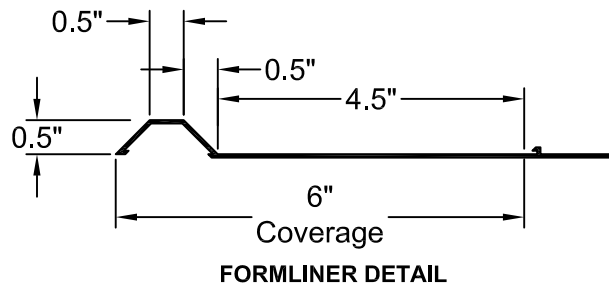

Forming The Future™

PATTERN 14541

Fluted Rib

0.5 Depth, 6" On Center

VinyLok®

Styrene - Single Use.
ABS Plastic - Up to 10 reuses.

Fluted Rib

Part Size:	6" coverage, length up to 40'
Max Depth:	0.5"
On Center:	6.0"
Peak:	0.5"
Valley:	4.5"
Draft:	0.5"