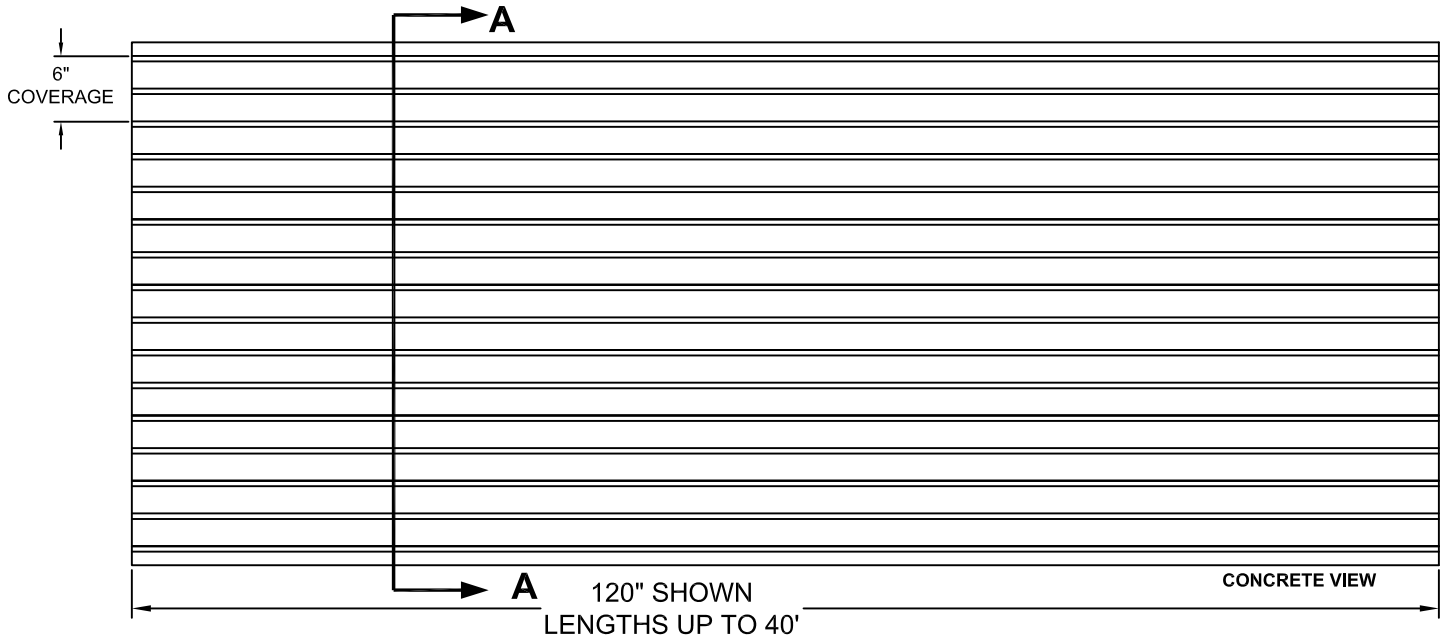

Forming The Future™

PATTERN 14380

Fluted Rib

0.75" Depth, 6" On Center

VinyLok®

Styrene - Single Use.
ABS Plastic - Up to 10 reuses.

Fluted Rib

Part Size:	6" coverage, length up to 40'
Max Depth:	0.75"
On Center:	6.0"
Peak:	2.5"
Valley:	2.0"
Draft:	0.5"