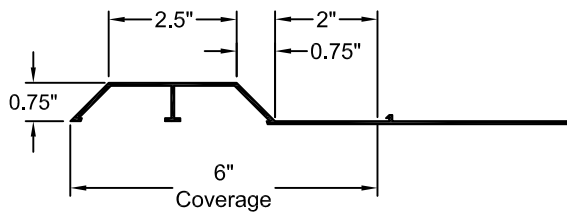

FORMLINER DETAIL

This document contains confidential and proprietary information of Fitzgerald Formliners, Inc. and is protected by copyright, trade secret, and other state and federal laws. Its receipt or possession does not cover any rights to reproduce, disclose its contents, or to manufacture, use, or sell anything it may describe. Reproduction, disclosure, or use without specific written authorization of Fitzgerald Formliners, Inc. is strictly forbidden.