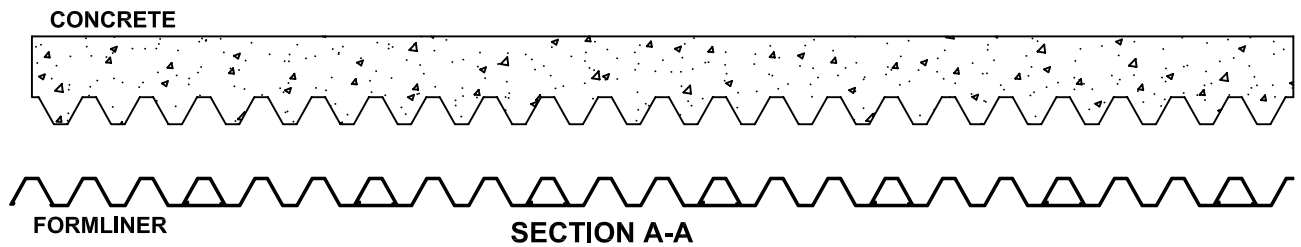

## Fluted Rib

1" Depth, 2.125" On Center

### Fluted Rib

<b>Part Size:</b>	6.375" coverage, length up to 40'
<b>Max Depth:</b>	1.0"
<b>On Center:</b>	2.125"
<b>Peak:</b>	0.5"
<b>Valley:</b>	0.5"
<b>Draft:</b>	0.5625"

FORMLINER DETAIL

This document contains confidential and proprietary information of Fitzgerald Formliners, Inc. and is protected by copyright, trade secret, and other state and federal laws. Its receipt or possession does not cover any rights to reproduce, disclose its contents, or to manufacture, use, or sell anything it may describe. Reproduction, disclosure, or use without specific written authorization of Fitzgerald Formliners, Inc. is strictly forbidden.