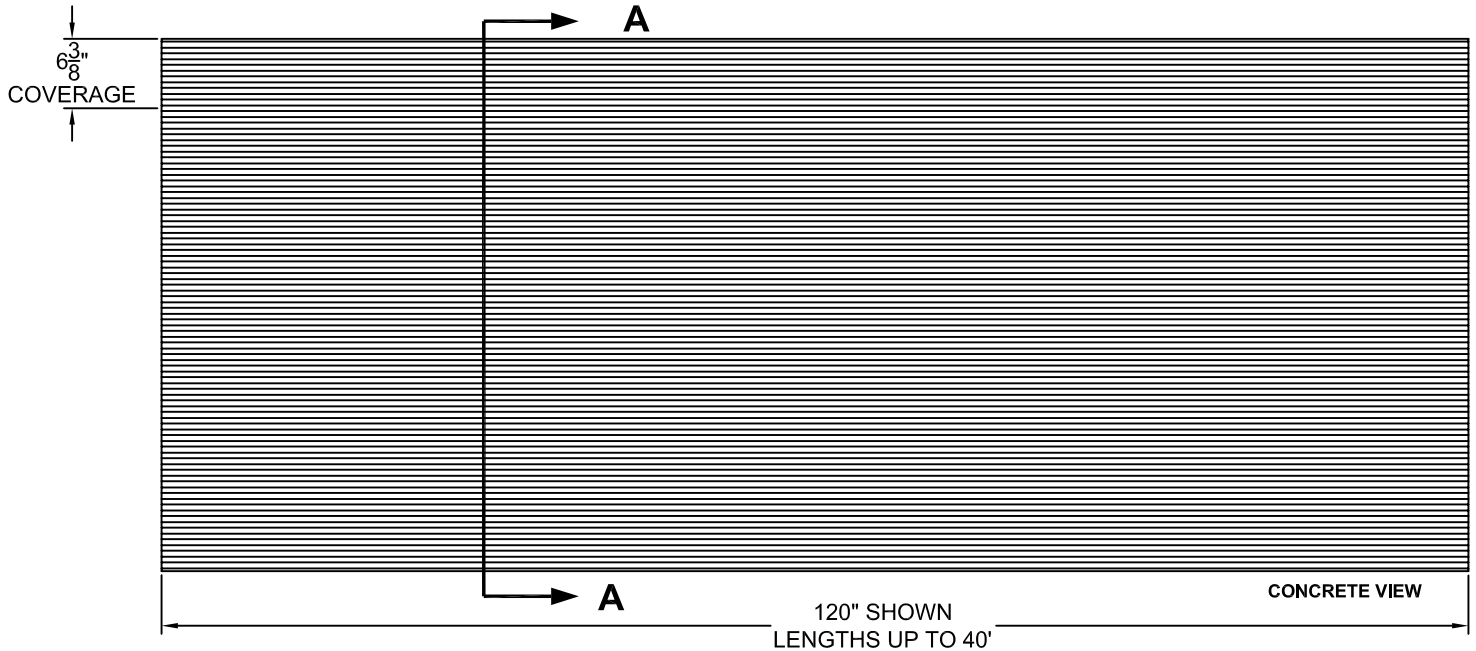

## Fluted Rib

1" Depth, 2.125" On Center

### Fluted Rib

<b>Part Size:</b>	6.375" coverage, length up to 40'
<b>Max Depth:</b>	1.0"
<b>On Center:</b>	2.125"
<b>Peak:</b>	0.5"
<b>Valley:</b>	0.5"
<b>Draft:</b>	0.5625"

FORMLINER DETAIL

This document contains confidential and proprietary information of Fitzgerald Formliners, Inc. and is protected by copyright, trade secret, and other state and federal laws. Its receipt or possession does not cover any rights to reproduce, disclose its contents, or to manufacture, use, or sell anything it may describe. Reproduction, disclosure, or use without specific written authorization of Fitzgerald Formliners, Inc. is strictly forbidden.