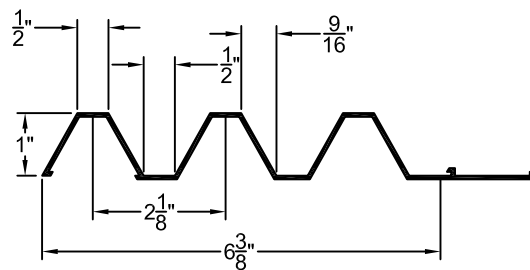

## Fluted Rib

1" Depth, 2.125" On Center

### Fluted Rib

<b>Part Size:</b>	6.375" coverage, length up to 40'
<b>Max Depth:</b>	1.0"
<b>On Center:</b>	2.125"
<b>Peak:</b>	0.5"
<b>Valley:</b>	0.5"
<b>Draft:</b>	0.5625"

FORMLINER DETAIL

This document contains confidential and proprietary information of Fitzgerald Formliners, Inc. and is protected by copyright, trade secret, and other state and federal laws. Its receipt or possession does not cover any rights to reproduce, disclose its contents, or to manufacture, use, or sell anything it may describe. Reproduction, disclosure, or use without specific written authorization of Fitzgerald Formliners, Inc. is strictly forbidden.