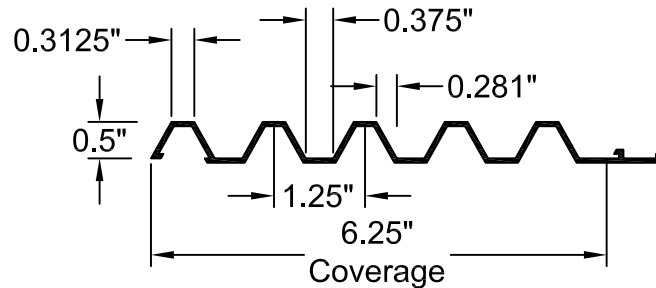

## Fluted Rib

0.5" Depth, 1.25" On Center

### Fluted Rib

<b>Part Size:</b>	6.25" coverage, length up to 40'
<b>Max Depth:</b>	0.50"
<b>On Center:</b>	1.25"
<b>Peak:</b>	0.3125"
<b>Valley:</b>	0.375"
<b>Draft:</b>	0.281"

SECTION A-A

FORMLINER DETAIL