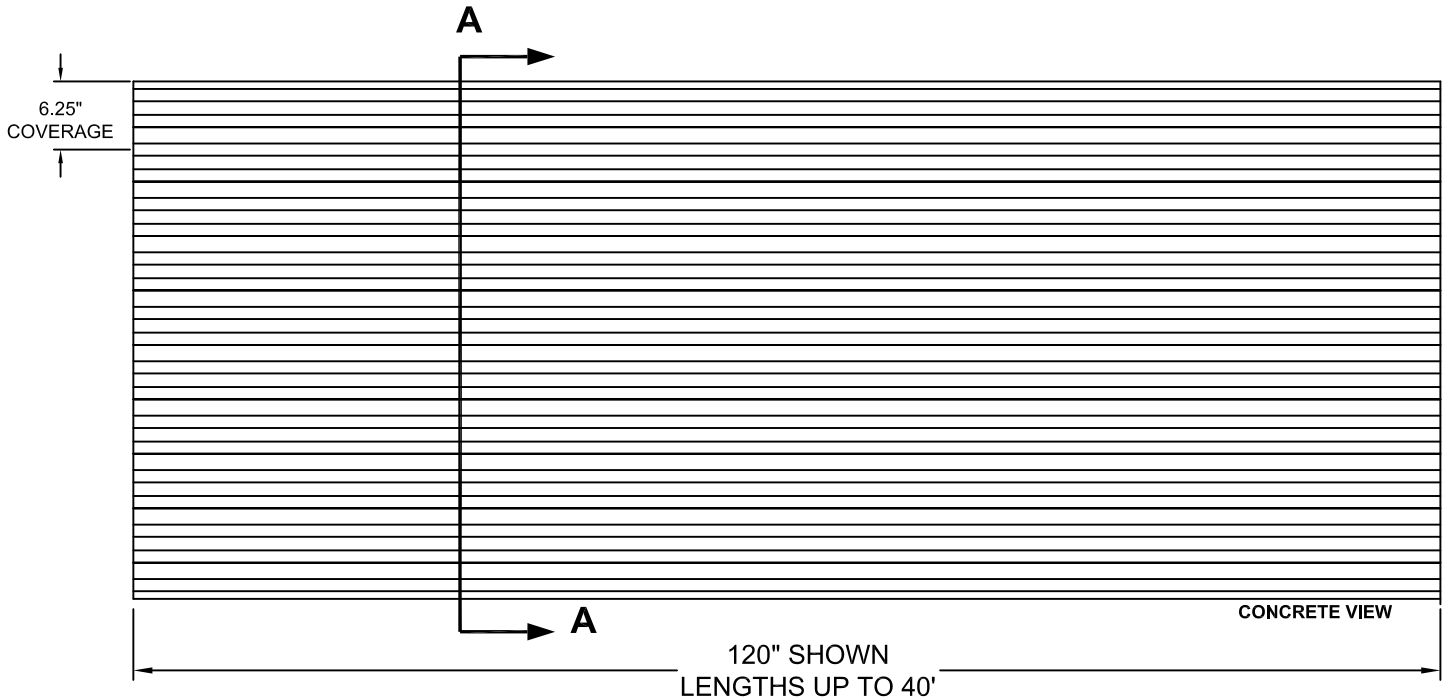

SECTION A-A