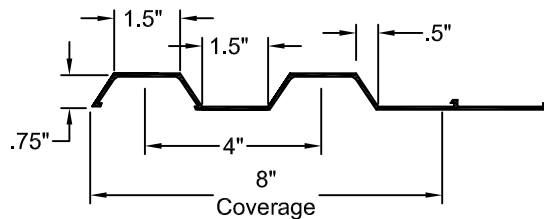

## Fluted Rib

.075 Depth, 4" On Center

### Fluted Rib

<b>Part Size:</b>	8" coverage, length up to 40'
<b>Max Depth:</b>	0.75"
<b>On Center:</b>	4.0"
<b>Peak:</b>	1.5"
<b>Valley:</b>	1.5"
<b>Draft:</b>	0.5"

**FORMLINER DETAIL**

This document contains confidential and proprietary information of Fitzgerald Formliners, Inc. and is protected by copyright, trade secret, and other state and federal laws. Its receipt or possession does not cover any rights to reproduce, disclose its contents, or to manufacture, use, or sell anything it may describe. Reproduction, disclosure, or use without specific written authorization of Fitzgerald Formliners, Inc. is strictly forbidden.