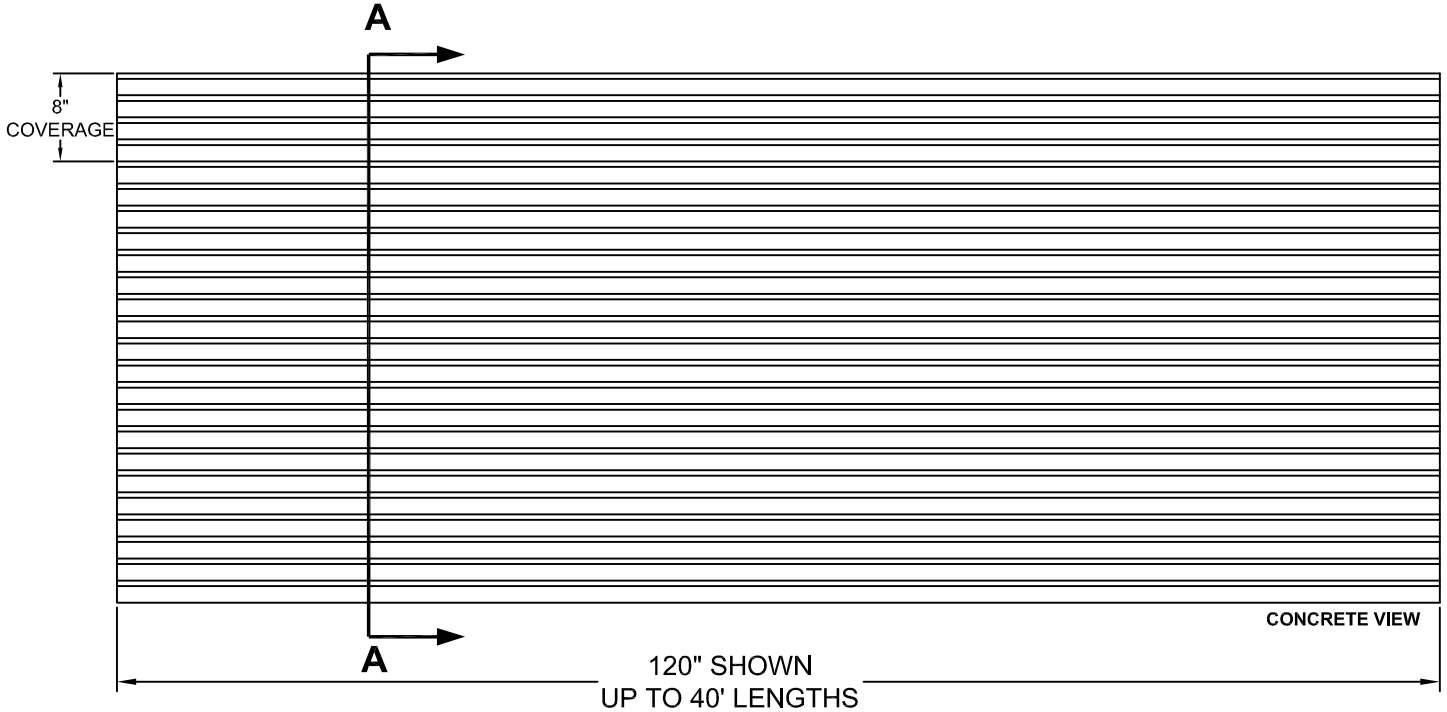

## Fluted Rib

.075 Depth, 4" On Center

### Fluted Rib

<b>Part Size:</b>	8" coverage, length up to 40'
<b>Max Depth:</b>	0.75"
<b>On Center:</b>	4.0"
<b>Peak:</b>	1.5"
<b>Valley:</b>	1.5"
<b>Draft:</b>	0.5"

**FORMLINER DETAIL**

This document contains confidential and proprietary information of Fitzgerald Formliners, Inc. and is protected by copyright, trade secret, and other state and federal laws. Its receipt or possession does not cover any rights to reproduce, disclose its contents, or to manufacture, use, or sell anything it may describe. Reproduction, disclosure, or use without specific written authorization of Fitzgerald Formliners, Inc. is strictly forbidden.