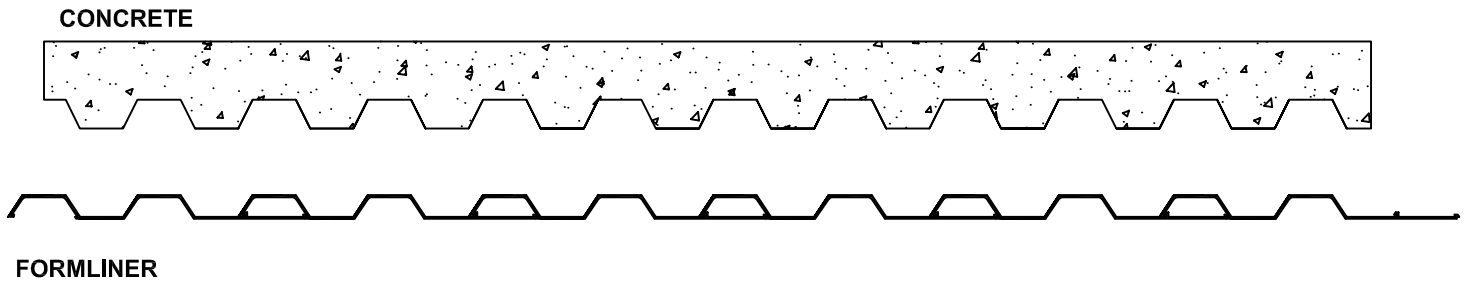

## Fluted Rib

.075 Depth, 4" On Center

### Fluted Rib

<b>Part Size:</b>	8" coverage, length up to 40'
<b>Max Depth:</b>	0.75"
<b>On Center:</b>	4.0"
<b>Peak:</b>	1.5"
<b>Valley:</b>	1.5"
<b>Draft:</b>	0.5"

**FORMLINER DETAIL**

This document contains confidential and proprietary information of Fitzgerald Formliners, Inc. and is protected by copyright, trade secret, and other state and federal laws. Its receipt or possession does not cover any rights to reproduce, disclose its contents, or to manufacture, use, or sell anything it may describe. Reproduction, disclosure, or use without specific written authorization of Fitzgerald Formliners, Inc. is strictly forbidden.