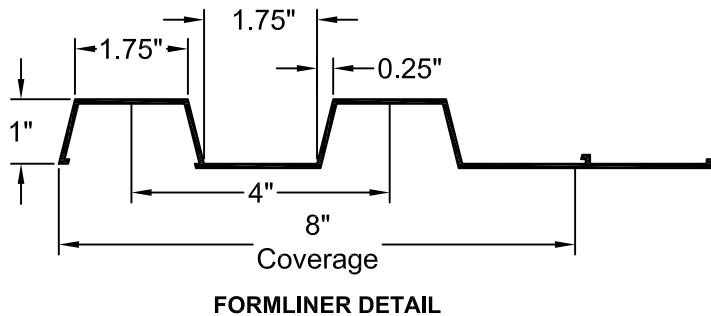

## Fluted Rib

**Part Size:** 8" coverage, length up to 40'

**Max Depth:** 1.0"

**On Center:** 4.0"

**Peak:** 1.75"

**Valley:** 1.75"

**Draft:** 0.25"

This document contains confidential and proprietary information of Fitzgerald Formliners, Inc. and is protected by copyright, trade secret, and other state and federal laws. Its receipt or possession does not cover any rights to reproduce, disclose its contents, or to manufacture, use, or sell anything it may describe. Reproduction, disclosure, or use without specific written authorization of Fitzgerald Formliners, Inc. is strictly forbidden.