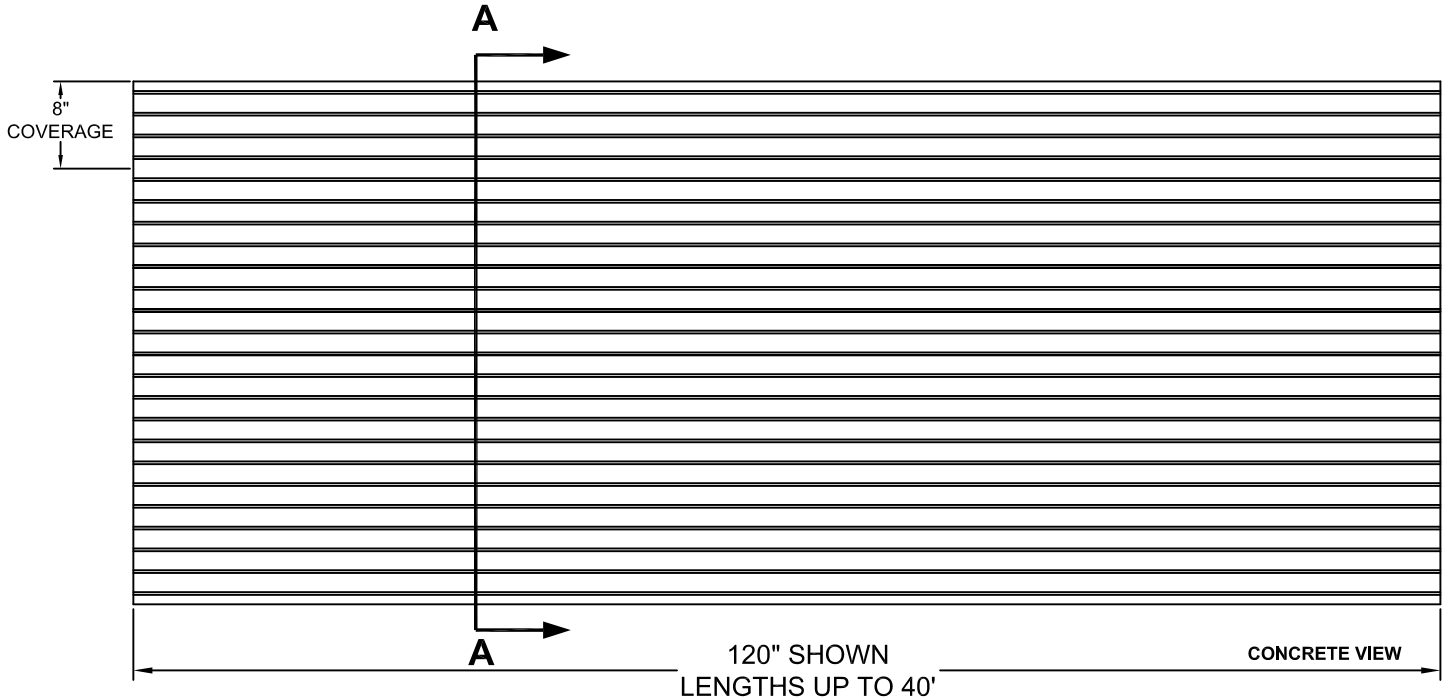

## Fluted Rib

**Part Size:** 8" coverage, length up to 40'

**Max Depth:** 1.0"

**On Center:** 4.0"

**Peak:** 1.75"

**Valley:** 1.75"

**Draft:** 0.25"

This document contains confidential and proprietary information of Fitzgerald Formliners, Inc. and is protected by copyright, trade secret, and other state and federal laws. Its receipt or possession does not cover any rights to reproduce, disclose its contents, or to manufacture, use, or sell anything it may describe. Reproduction, disclosure, or use without specific written authorization of Fitzgerald Formliners, Inc. is strictly forbidden.