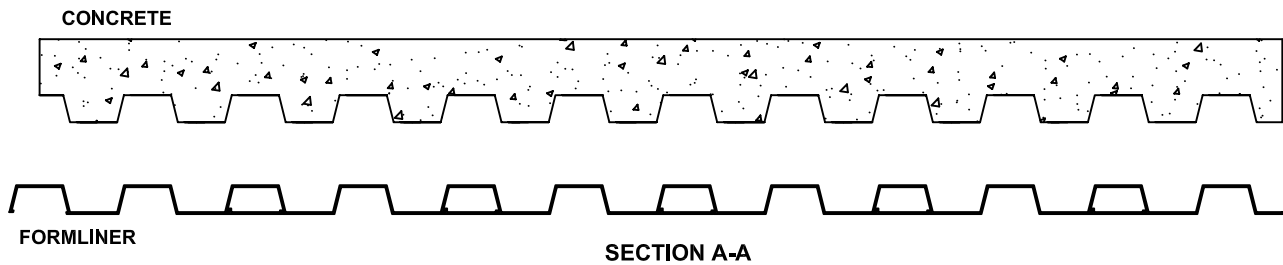

# PATTERN 14328 Fluted Rib

1" Depth, 4" On Center

**VinyLok®**

Styrene - Single Use.  
ABS Plastic - Up to 10 reuses.

## Fluted Rib

**Part Size:** 8" coverage, length up to 40'

**Max Depth:** 1.0"

**On Center:** 4.0"

**Peak:** 1.75"

**Valley:** 1.75"

**Draft:** 0.25"

This document contains confidential and proprietary information of Fitzgerald Formliners, Inc. and is protected by copyright, trade secret, and other state and federal laws. Its receipt or possession does not cover any rights to reproduce, disclose its contents, or to manufacture, use, or sell anything it may describe. Reproduction, disclosure, or use without specific written authorization of Fitzgerald Formliners, Inc. is strictly forbidden.