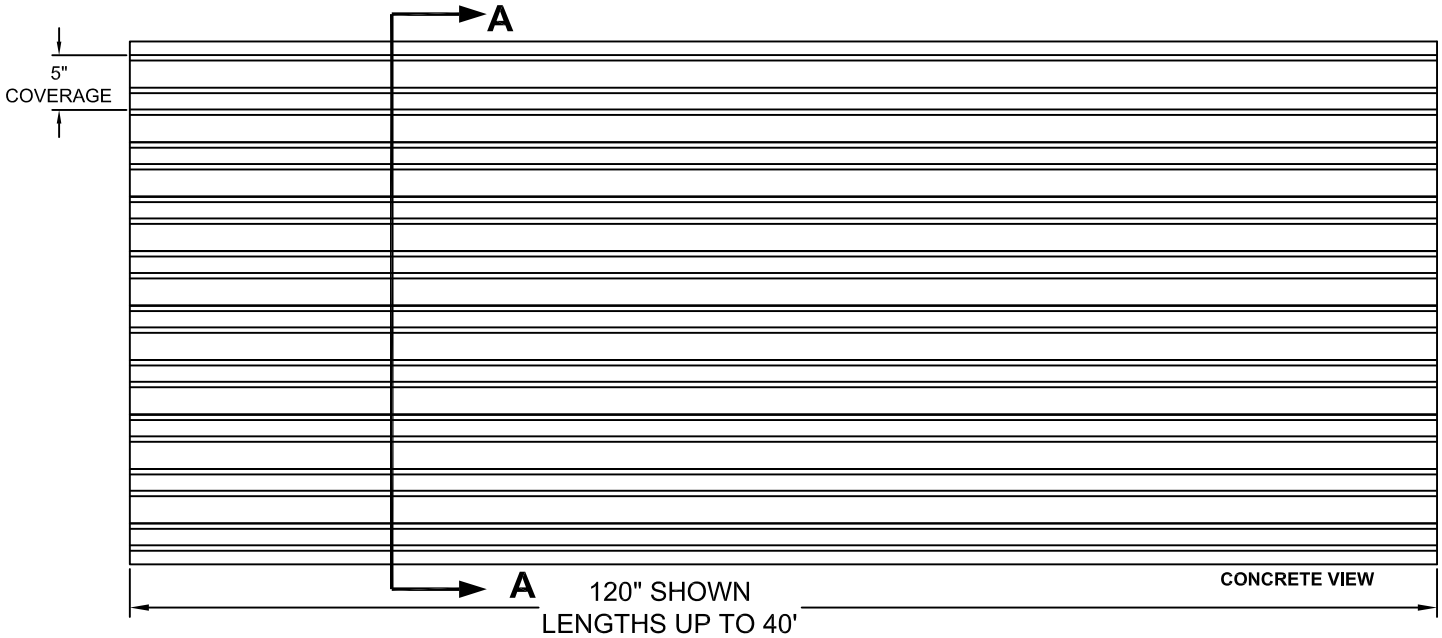

## Fluted Rib

1.5" Depth, 5" On Center

### Fluted Rib

<b>Part Size:</b>	5" coverage, length up to 40'
<b>Max Depth:</b>	1.5"
<b>On Center:</b>	5.0"
<b>Peak:</b>	2.5"
<b>Valley:</b>	1.5"
<b>Draft:</b>	0.5"

SECTION A-A

FORMLINER DETAIL

This document contains confidential and proprietary information of Fitzgerald Formliners, Inc. and is protected by copyright, trade secret, and other state and federal laws. Its receipt or possession does not cover any rights to reproduce, disclose its contents, or to manufacture, use, or sell anything it may describe. Reproduction, disclosure, or use without specific written authorization of Fitzgerald Formliners, Inc. is strictly forbidden.