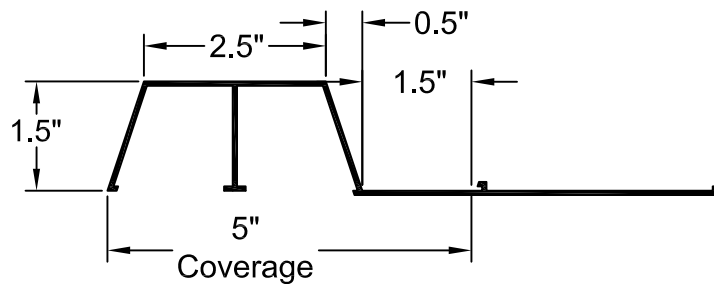

## Fluted Rib

1.5" Depth, 5" On Center

### Fluted Rib

<b>Part Size:</b>	5" coverage, length up to 40'
<b>Max Depth:</b>	1.5"
<b>On Center:</b>	5.0"
<b>Peak:</b>	2.5"
<b>Valley:</b>	1.5"
<b>Draft:</b>	0.5"

SECTION A-A

FORMLINER DETAIL

This document contains confidential and proprietary information of Fitzgerald Formliners, Inc. and is protected by copyright, trade secret, and other state and federal laws. Its receipt or possession does not cover any rights to reproduce, disclose its contents, or to manufacture, use, or sell anything it may describe. Reproduction, disclosure, or use without specific written authorization of Fitzgerald Formliners, Inc. is strictly forbidden.