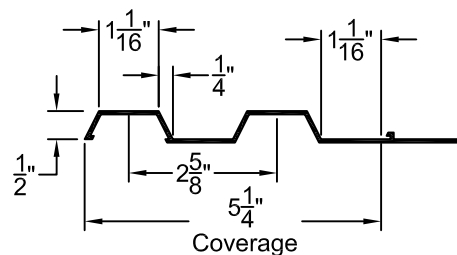

## Fluted Rib

0.5" Depth, 2.625" On Center

### Fluted Rib

<b>Part Size:</b>	5.25" coverage, length up to 40'
<b>Max Depth:</b>	0.5"
<b>On Center:</b>	2.625"
<b>Peak:</b>	1.0625"
<b>Valley:</b>	1.0625"
<b>Draft:</b>	0.25"

SECTION A-A

FORMLINER DETAIL