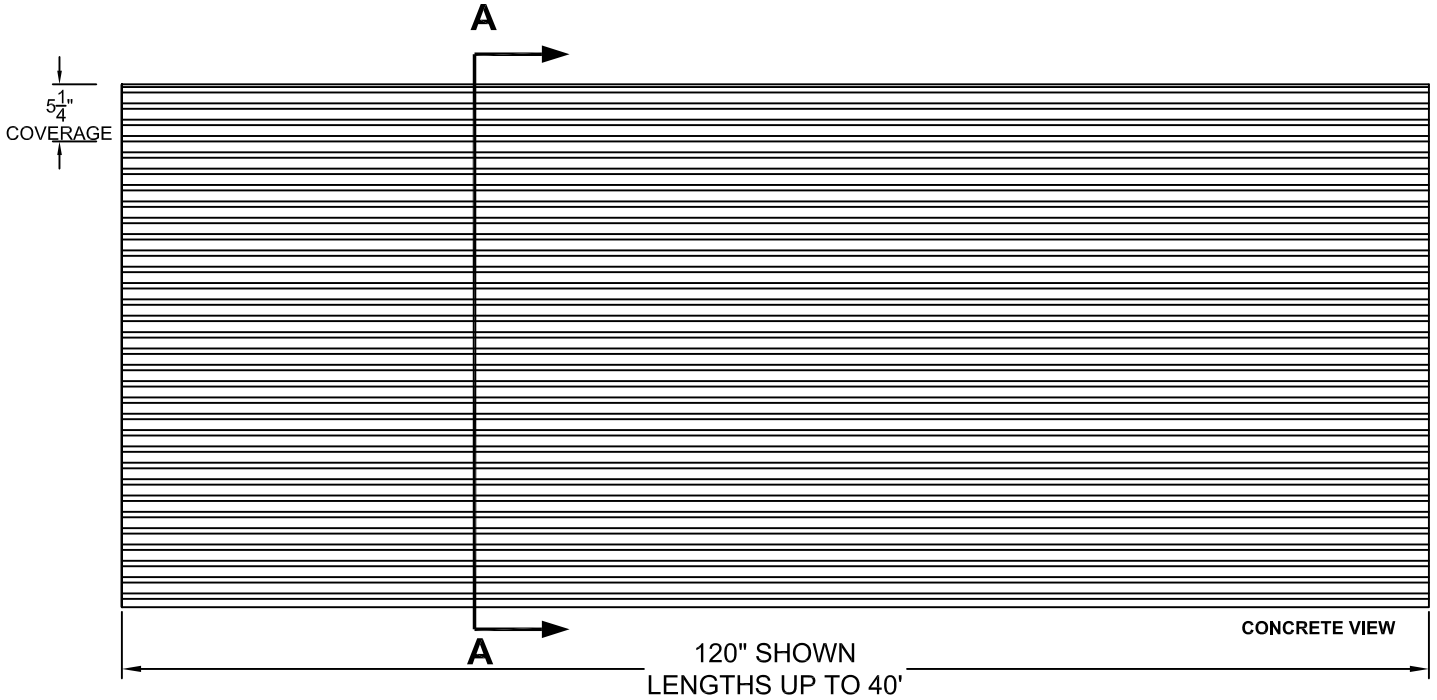

## Fluted Rib

0.5" Depth, 2.625" On Center

### Fluted Rib

<b>Part Size:</b>	5.25" coverage, length up to 40'
<b>Max Depth:</b>	0.5"
<b>On Center:</b>	2.625"
<b>Peak:</b>	1.0625"
<b>Valley:</b>	1.0625"
<b>Draft:</b>	0.25"

SECTION A-A

FORMLINER DETAIL