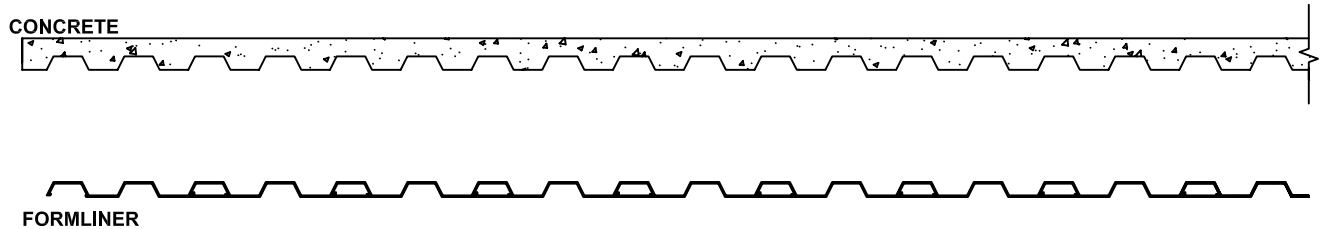

## Fluted Rib

0.5" Depth, 2.625" On Center

### Fluted Rib

<b>Part Size:</b>	5.25" coverage, length up to 40'
<b>Max Depth:</b>	0.5"
<b>On Center:</b>	2.625"
<b>Peak:</b>	1.0625"
<b>Valley:</b>	1.0625"
<b>Draft:</b>	0.25"

SECTION A-A

FORMLINER DETAIL