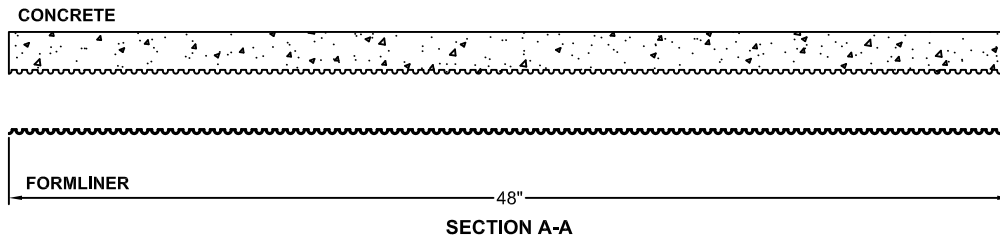

Forming The Future™

PATTERN 14415B

Sine Wave

0.1875" Depth, 0.5" On Center,

™

Vac-U-Form

Styrene - Single Use.
ABS Plastic - Up to 15 reuses.

Fluted Rib

Part Size: 48"W x 120"H

Max Depth: 0.1875"

On Center: 0.5"

Peak: 0.25"

Valley: 0.25"

This document contains confidential and proprietary information of Fitzgerald Formliners, Inc. and is protected by copyright, trade secret, and other state and federal laws. Its receipt or possession does not cover any rights to reproduce, disclose its contents, or to manufacture, use, or sell anything it may describe. Reproduction, disclosure, or use without specific written authorization of Fitzgerald Formliners, Inc. is strictly forbidden.