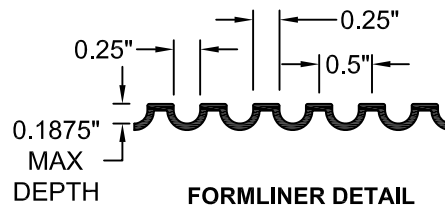

Forming The Future™

PATTERN 14415B

Sine Wave

0.1875" Depth, 0.5" On Center,

™

Vac-U-Form

Styrene - Single Use.
ABS Plastic - Up to 15 reuses.

Fluted Rib

Part Size: 48"W x 120"H

Max Depth: 0.1875"

On Center: 0.5"

Peak: 0.25"

Valley: 0.25"

This document contains confidential and proprietary information of Fitzgerald Formliners, Inc. and is protected by copyright, trade secret, and other state and federal laws. Its receipt or possession does not cover any rights to reproduce, disclose its contents, or to manufacture, use, or sell anything it may describe. Reproduction, disclosure, or use without specific written authorization of Fitzgerald Formliners, Inc. is strictly forbidden.