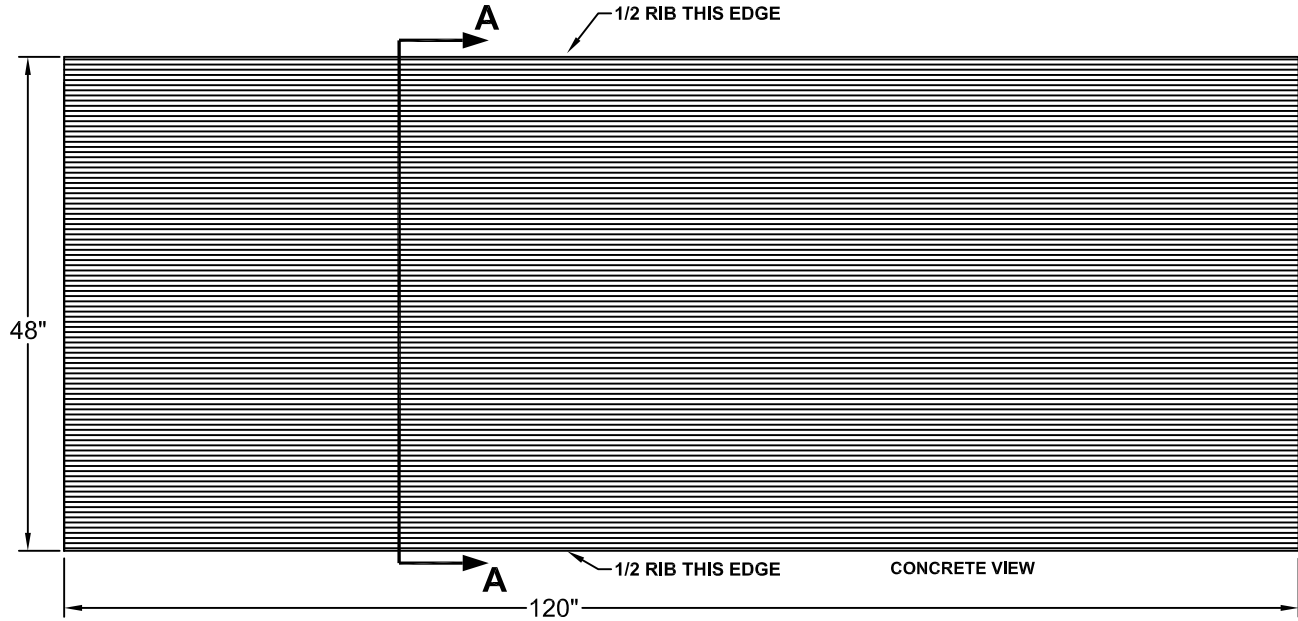

Forming The Future™

PATTERN 14415B

Sine Wave

0.1875" Depth, 0.5" On Center,

™

Vac-U-Form

Styrene - Single Use.
ABS Plastic - Up to 15 reuses.

Fluted Rib

Part Size: 48"W x 120"H

Max Depth: 0.1875"

On Center: 0.5"

Peak: 0.25"

Valley: 0.25"

This document contains confidential and proprietary information of Fitzgerald Formliners, Inc. and is protected by copyright, trade secret, and other state and federal laws. Its receipt or possession does not cover any rights to reproduce, disclose its contents, or to manufacture, use, or sell anything it may describe. Reproduction, disclosure, or use without specific written authorization of Fitzgerald Formliners, Inc. is strictly forbidden.