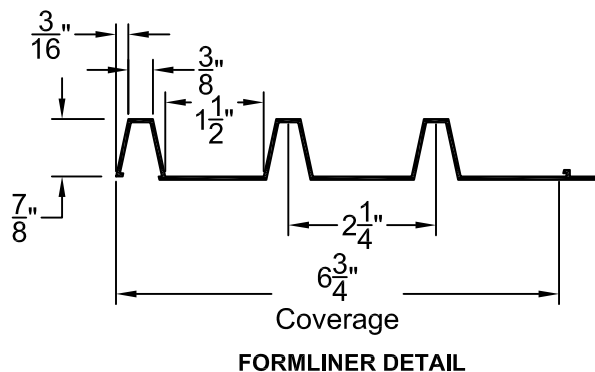

This document contains confidential and proprietary information of Fitzgerald Formliners, Inc. and is protected by copyright, trade secret, and other state and federal laws. Its receipt or possession does not cover any rights to reproduce, disclose its contents, or to manufacture, use, or sell anything it may describe. Reproduction, disclosure, or use without specific written authorization of Fitzgerald Formliners, Inc. is strictly forbidden.