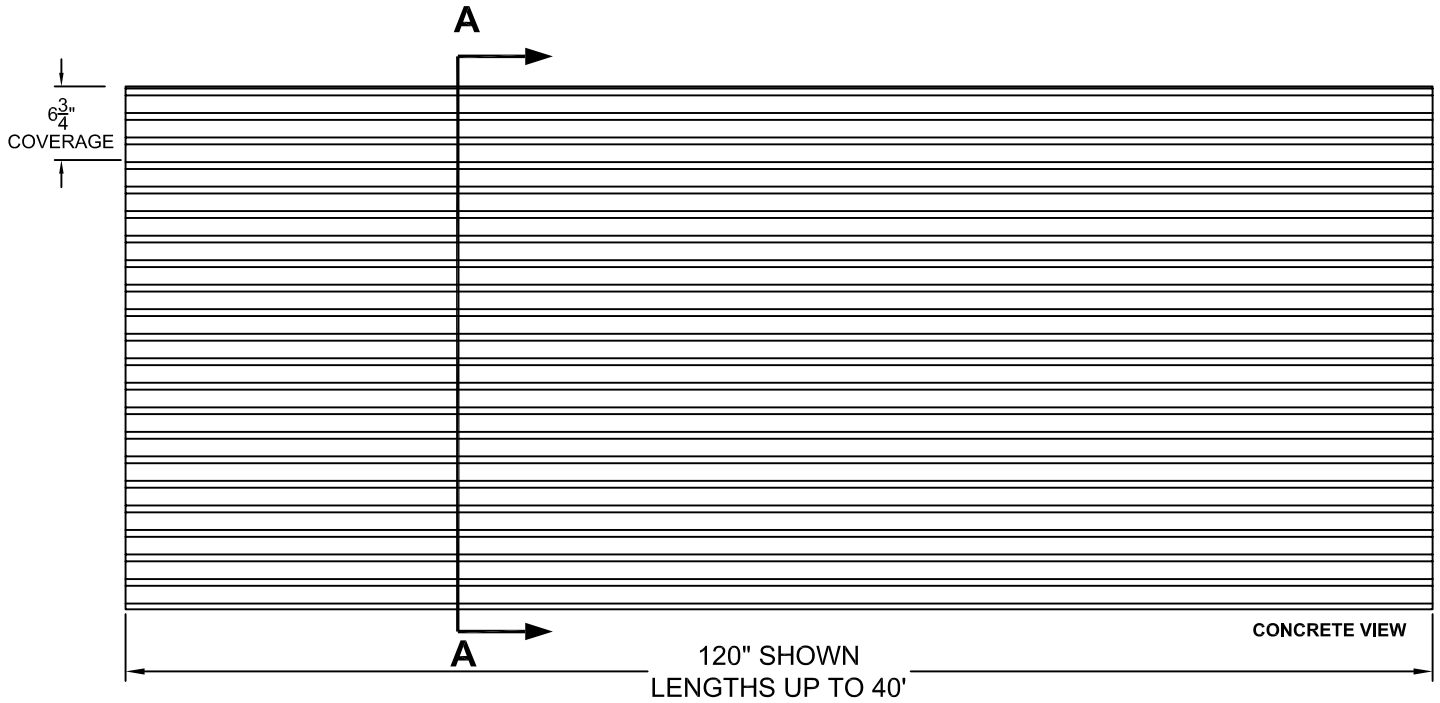

## Fluted Rib

0.875" Depth, 2.25" On Center

### Fluted Rib

<b>Part Size:</b>	6.75" coverage, length up to 40'
<b>Max Depth:</b>	0.875"
<b>On Center:</b>	2.25"
<b>Peak:</b>	0.375"
<b>Valley:</b>	1.5"
<b>Draft:</b>	0.188"