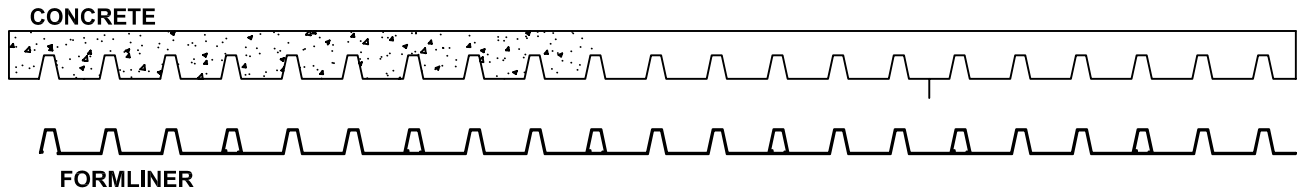

## Fluted Rib

0.875" Depth, 2.25" On Center

### Fluted Rib

<b>Part Size:</b>	6.75" coverage, length up to 40'
<b>Max Depth:</b>	0.875"
<b>On Center:</b>	2.25"
<b>Peak:</b>	0.375"
<b>Valley:</b>	1.5"
<b>Draft:</b>	0.188"