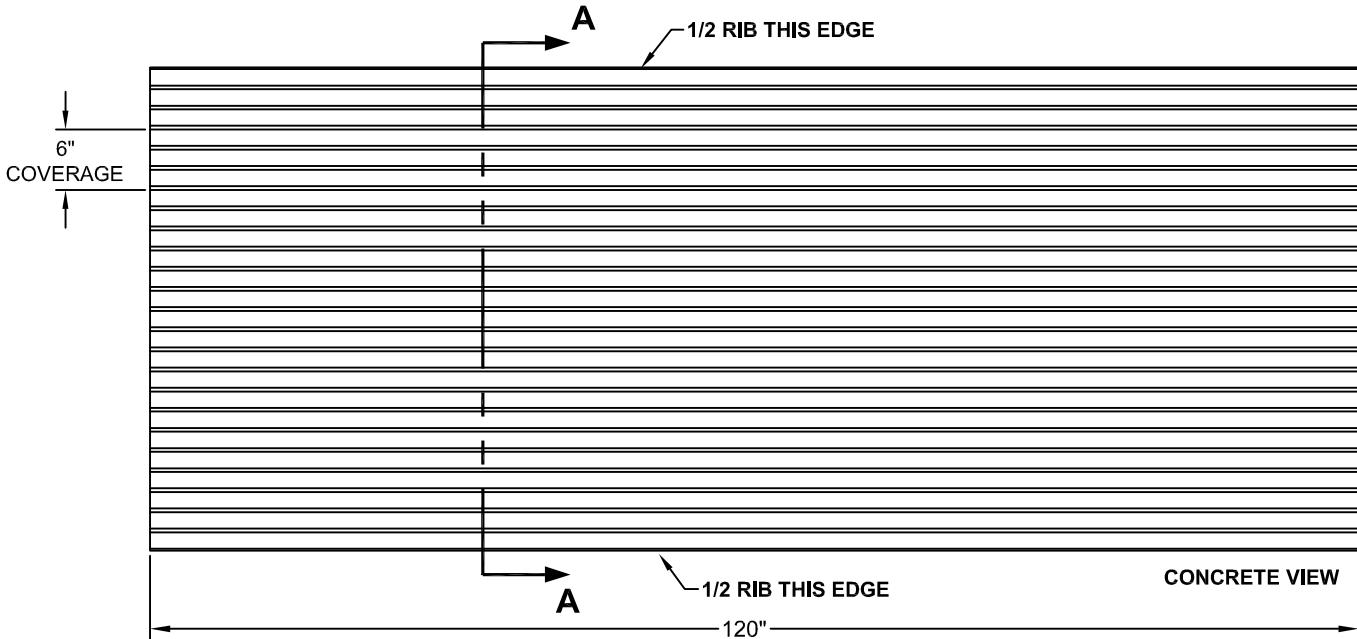

# PATTERN 14655 Fluted Rib

0.5" Depth, 2" On Center

**VinyLok®**

Styrene - Single Use.  
ABS Plastic - Up to 10 reuses.

## Fluted Rib

<b>Part Size:</b>	6.0" coverage length up to 40'
<b>Max Depth:</b>	0.5"
<b>On Center:</b>	2.0"
<b>Peak:</b>	0.25"
<b>Valley:</b>	1.625"
<b>Draft:</b>	0.0625"

This document contains confidential and proprietary information of Fitzgerald Formliners, Inc. and is protected by copyright, trade secret, and other state and federal laws. Its receipt or possession does not cover any rights to reproduce, disclose its contents, or to manufacture, use, or sell anything it may describe. Reproduction, disclosure, or use without specific written authorization of Fitzgerald Formliners, Inc. is strictly forbidden.