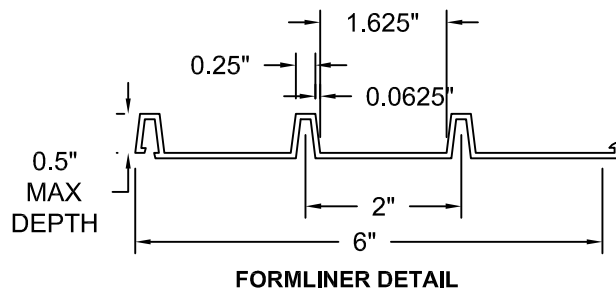

# PATTERN 14655 Fluted Rib

0.5" Depth, 2" On Center

**VinyLok®**

Styrene - Single Use.  
ABS Plastic - Up to 10 reuses.

## Fluted Rib

<b>Part Size:</b>	6.0" coverage length up to 40'
<b>Max Depth:</b>	0.5"
<b>On Center:</b>	2.0"
<b>Peak:</b>	0.25"
<b>Valley:</b>	1.625"
<b>Draft:</b>	0.0625"

This document contains confidential and proprietary information of Fitzgerald Formliners, Inc. and is protected by copyright, trade secret, and other state and federal laws. Its receipt or possession does not cover any rights to reproduce, disclose its contents, or to manufacture, use, or sell anything it may describe. Reproduction, disclosure, or use without specific written authorization of Fitzgerald Formliners, Inc. is strictly forbidden.