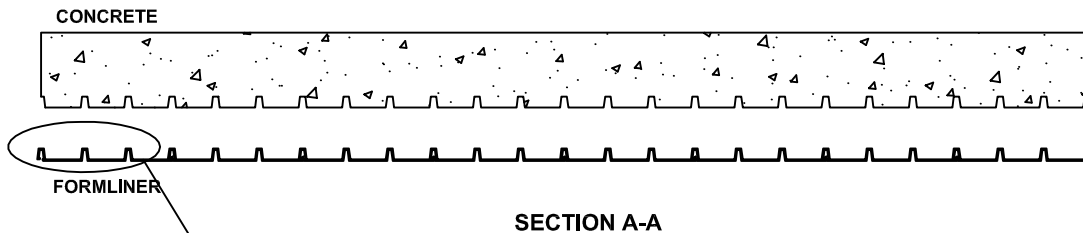

# PATTERN 14655 Fluted Rib

0.5" Depth, 2" On Center

**VinyLok®**

Styrene - Single Use.  
ABS Plastic - Up to 10 reuses.

## Fluted Rib

<b>Part Size:</b>	6.0" coverage length up to 40'
<b>Max Depth:</b>	0.5"
<b>On Center:</b>	2.0"
<b>Peak:</b>	0.25"
<b>Valley:</b>	1.625"
<b>Draft:</b>	0.0625"

This document contains confidential and proprietary information of Fitzgerald Formliners, Inc. and is protected by copyright, trade secret, and other state and federal laws. Its receipt or possession does not cover any rights to reproduce, disclose its contents, or to manufacture, use, or sell anything it may describe. Reproduction, disclosure, or use without specific written authorization of Fitzgerald Formliners, Inc. is strictly forbidden.