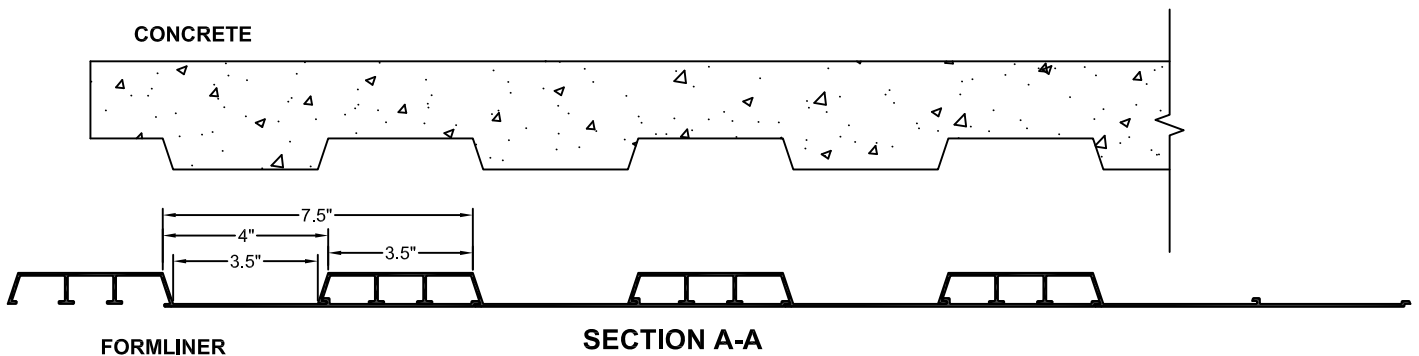

## Fluted Rib

0.75" Depth, 7.5" On Center

**VinyLok®**

Styrene - Single Use.  
ABS Plastic - Up to 10 reuses.

### Fluted Rib

**Part Size:** 7.5" coverage, length up to 40'

**Max Depth:** 0.75"

**On Center:** 7.5"

**Peak:** 3.5"

**Valley:** 3.5"

**Draft:** 0.25"

This document contains confidential and proprietary information of Fitzgerald Formliners, Inc. and is protected by copyright, trade secret, and other state and federal laws. Its receipt or possession does not cover any rights to reproduce, disclose its contents, or to manufacture, use, or sell anything it may describe. Reproduction, disclosure, or use without specific written authorization of Fitzgerald Formliners, Inc. is strictly forbidden.