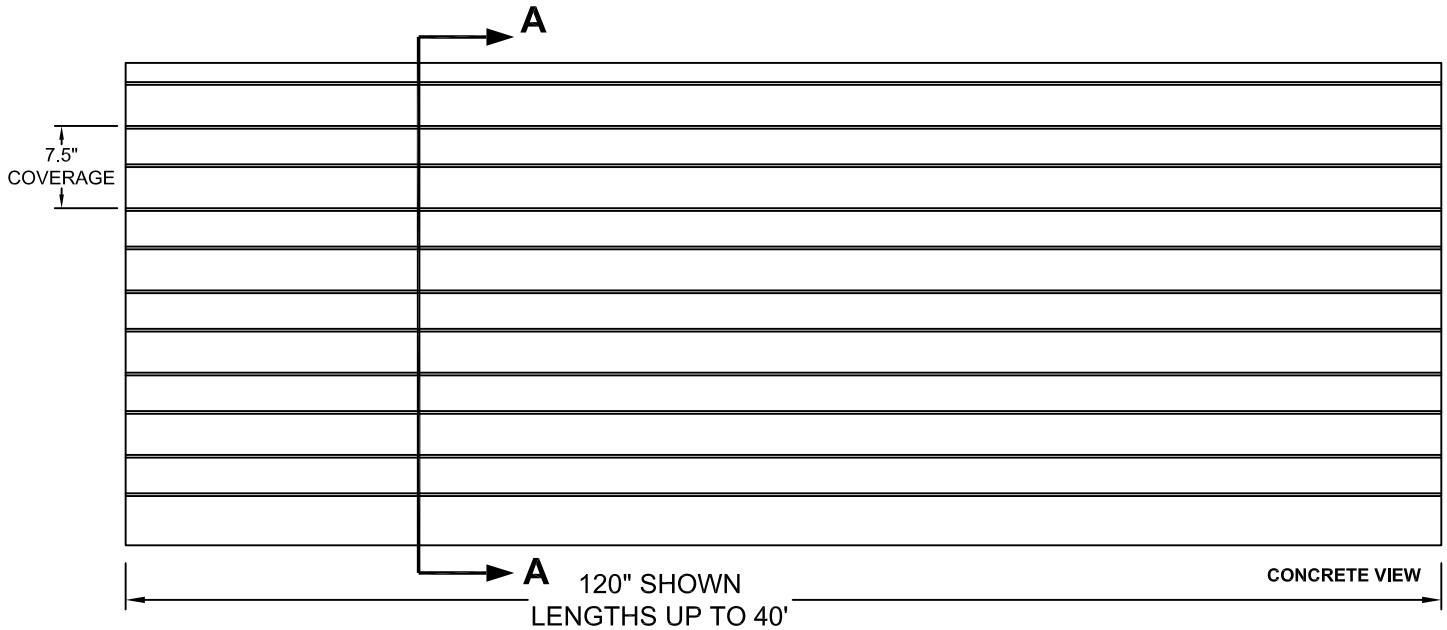

### Fluted Rib

**Part Size:** 7.5" coverage, length up to 40'

**Max Depth:** 0.75"

**On Center:** 7.5"

**Peak:** 3.5"

**Valley:** 3.5"

**Draft:** 0.25"

This document contains confidential and proprietary information of Fitzgerald Formliners, Inc. and is protected by copyright, trade secret, and other state and federal laws. Its receipt or possession does not cover any rights to reproduce, disclose its contents, or to manufacture, use, or sell anything it may describe. Reproduction, disclosure, or use without specific written authorization of Fitzgerald Formliners, Inc. is strictly forbidden.