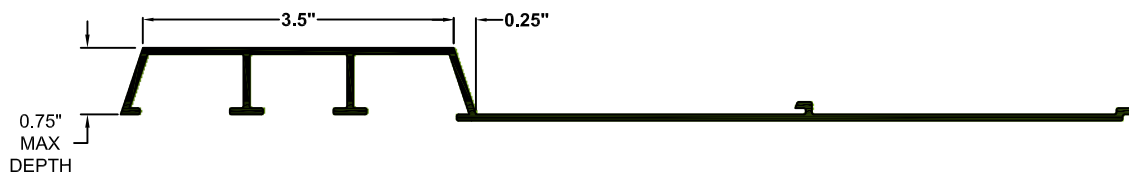

### Fluted Rib

**Part Size:** 7.5" coverage, length up to 40'

**Max Depth:** 0.75"

**On Center:** 7.5"

**Peak:** 3.5"

**Valley:** 3.5"

**Draft:** 0.25"

This document contains confidential and proprietary information of Fitzgerald Formliners, Inc. and is protected by copyright, trade secret, and other state and federal laws. Its receipt or possession does not cover any rights to reproduce, disclose its contents, or to manufacture, use, or sell anything it may describe. Reproduction, disclosure, or use without specific written authorization of Fitzgerald Formliners, Inc. is strictly forbidden.