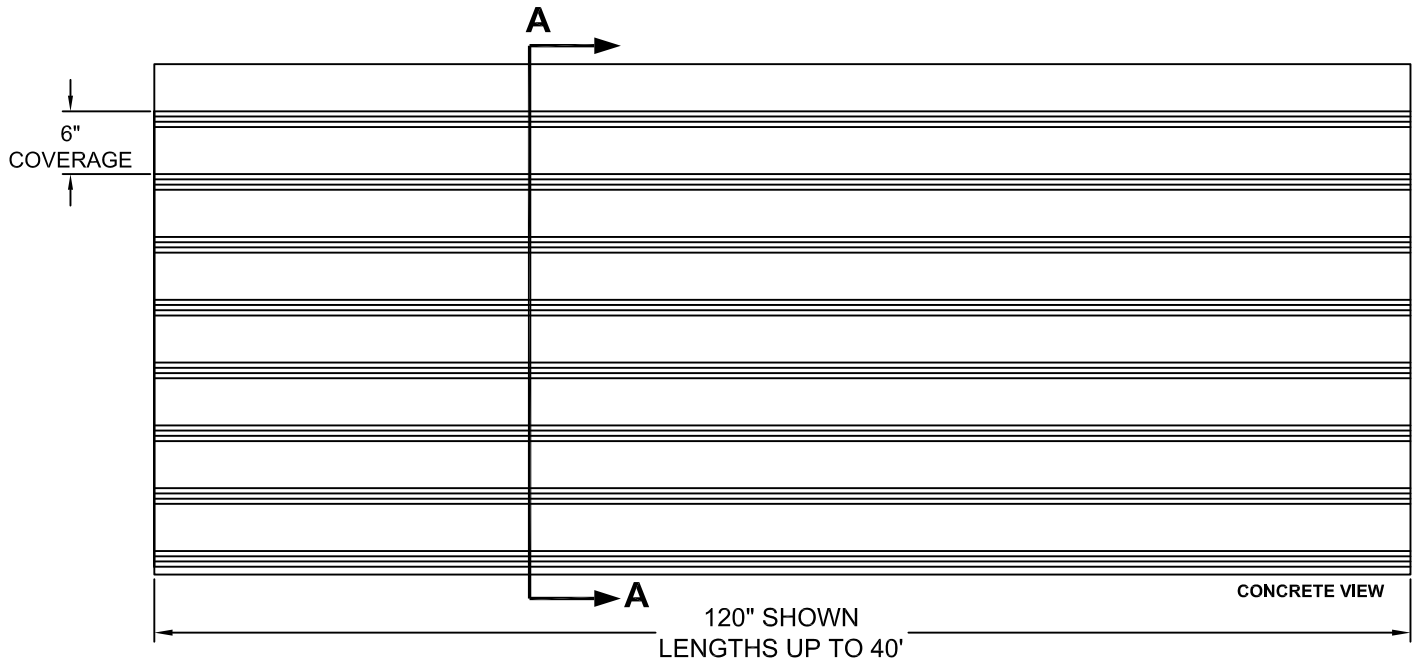

## Fluted Rib

0.5 Depth, 6" On Center

### Fluted Rib

<b>Part Size:</b>	6" coverage, length up to 40'
<b>Max Depth:</b>	0.5"
<b>On Center:</b>	6.0"
<b>Peak:</b>	0.5"
<b>Valley:</b>	4.5"
<b>Draft:</b>	0.5"

This document contains confidential and proprietary information of Fitzgerald Formliners, Inc. and is protected by copyright, trade secret, and other state and federal laws. Its receipt or possession does not cover any rights to reproduce, disclose its contents, or to manufacture, use, or sell anything it may describe. Reproduction, disclosure, or use without specific written authorization of Fitzgerald Formliners, Inc. is strictly forbidden.