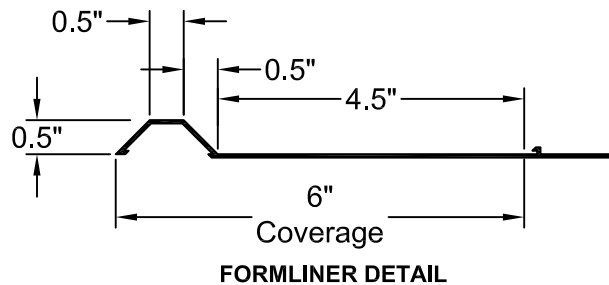

## Fluted Rib

0.5 Depth, 6" On Center

### Fluted Rib

<b>Part Size:</b>	6" coverage, length up to 40'
<b>Max Depth:</b>	0.5"
<b>On Center:</b>	6.0"
<b>Peak:</b>	0.5"
<b>Valley:</b>	4.5"
<b>Draft:</b>	0.5"

This document contains confidential and proprietary information of Fitzgerald Formliners, Inc. and is protected by copyright, trade secret, and other state and federal laws. Its receipt or possession does not cover any rights to reproduce, disclose its contents, or to manufacture, use, or sell anything it may describe. Reproduction, disclosure, or use without specific written authorization of Fitzgerald Formliners, Inc. is strictly forbidden.