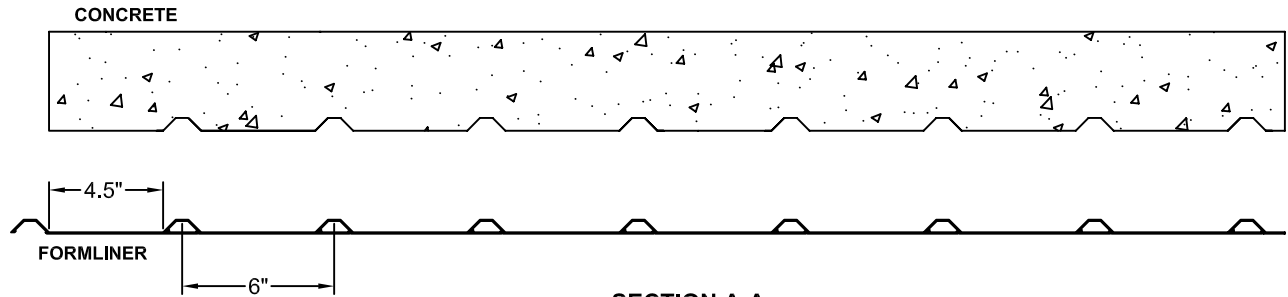

## Fluted Rib

0.5 Depth, 6" On Center

### Fluted Rib

<b>Part Size:</b>	6" coverage, length up to 40'
<b>Max Depth:</b>	0.5"
<b>On Center:</b>	6.0"
<b>Peak:</b>	0.5"
<b>Valley:</b>	4.5"
<b>Draft:</b>	0.5"

This document contains confidential and proprietary information of Fitzgerald Formliners, Inc. and is protected by copyright, trade secret, and other state and federal laws. Its receipt or possession does not cover any rights to reproduce, disclose its contents, or to manufacture, use, or sell anything it may describe. Reproduction, disclosure, or use without specific written authorization of Fitzgerald Formliners, Inc. is strictly forbidden.