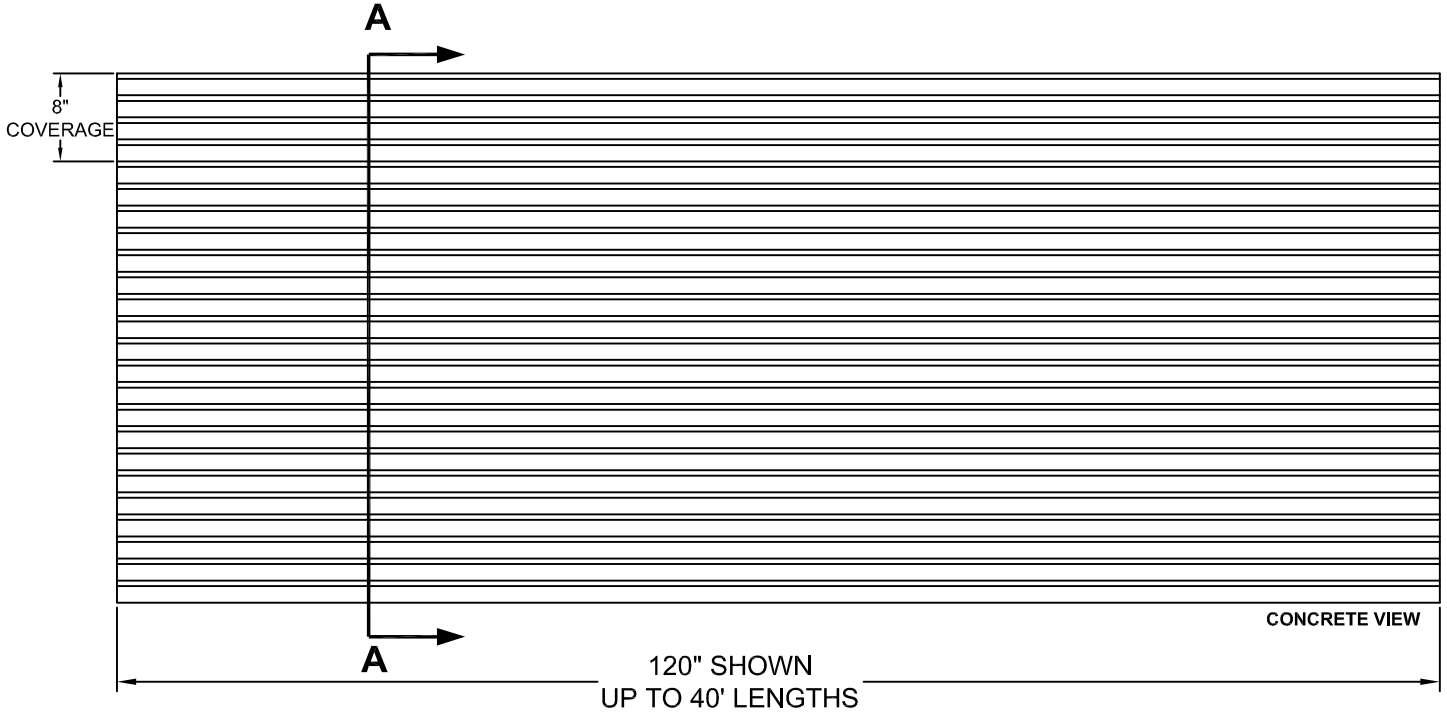

## Fluted Rib

.075 Depth, 4" On Center

### Fluted Rib

<b>Part Size:</b>	8" coverage, length up to 40'
<b>Max Depth:</b>	0.75"
<b>On Center:</b>	4.0"
<b>Peak:</b>	1.5"
<b>Valley:</b>	1.5"
<b>Draft:</b>	0.5"

SECTION A-A

FORMLINER DETAIL

This document contains confidential and proprietary information of Fitzgerald Formliners, Inc. and is protected by copyright, trade secret, and other state and federal laws. Its receipt or possession does not cover any rights to reproduce, disclose its contents, or to manufacture, use, or sell anything it may describe. Reproduction, disclosure, or use without specific written authorization of Fitzgerald Formliners, Inc. is strictly forbidden.