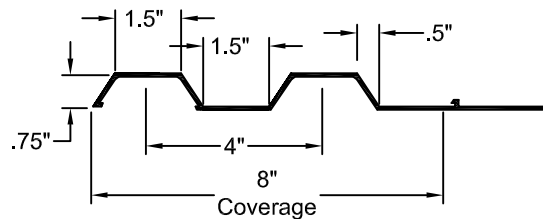

## Fluted Rib

.075 Depth, 4" On Center

### Fluted Rib

<b>Part Size:</b>	8" coverage, length up to 40'
<b>Max Depth:</b>	0.75"
<b>On Center:</b>	4.0"
<b>Peak:</b>	1.5"
<b>Valley:</b>	1.5"
<b>Draft:</b>	0.5"

SECTION A-A

FORMLINER DETAIL

This document contains confidential and proprietary information of Fitzgerald Formliners, Inc. and is protected by copyright, trade secret, and other state and federal laws. Its receipt or possession does not cover any rights to reproduce, disclose its contents, or to manufacture, use, or sell anything it may describe. Reproduction, disclosure, or use without specific written authorization of Fitzgerald Formliners, Inc. is strictly forbidden.