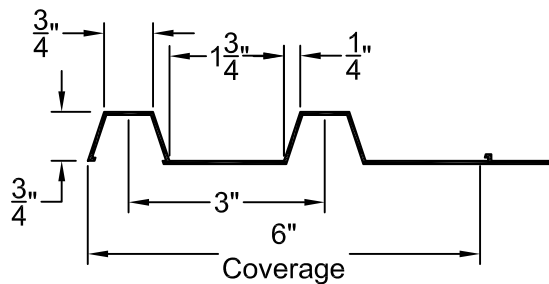

## Fluted Rib

0.75" Depth, 3" On Center

### Fluted Rib

<b>Part Size:</b>	6" coverage, length up to 40'
<b>Max Depth:</b>	0.75"
<b>On Center:</b>	3.0"
<b>Peak:</b>	0.75"
<b>Valley:</b>	1.75"
<b>Draft:</b>	0.25"

FORMLINER DETAIL

This document contains confidential and proprietary information of Fitzgerald Formliners, Inc. and is protected by copyright, trade secret, and other state and federal laws. Its receipt or possession does not cover any rights to reproduce, disclose its contents, or to manufacture, use, or sell anything it may describe. Reproduction, disclosure, or use without specific written authorization of Fitzgerald Formliners, Inc. is strictly forbidden.