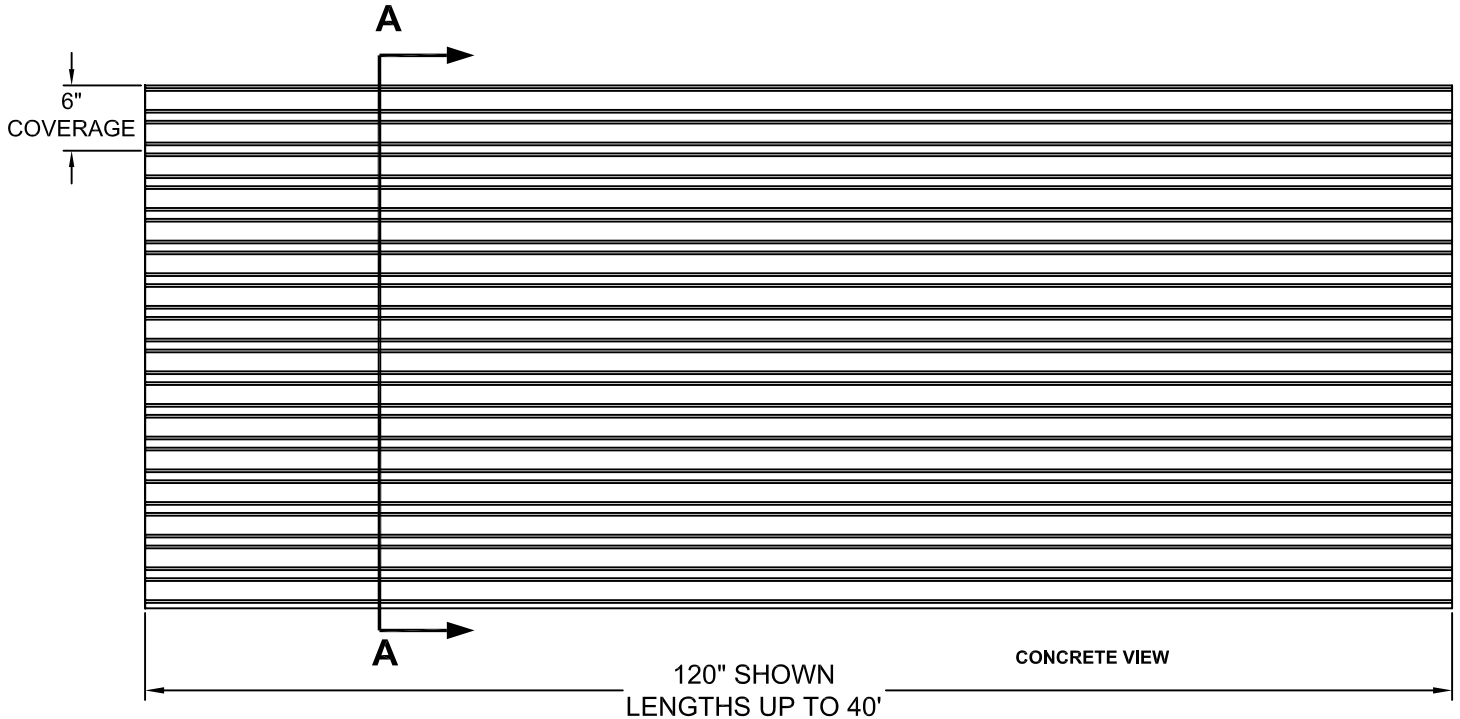

## Fluted Rib

0.75" Depth, 3" On Center

### Fluted Rib

<b>Part Size:</b>	6" coverage, length up to 40'
<b>Max Depth:</b>	0.75"
<b>On Center:</b>	3.0"
<b>Peak:</b>	0.75"
<b>Valley:</b>	1.75"
<b>Draft:</b>	0.25"

FORMLINER DETAIL

This document contains confidential and proprietary information of Fitzgerald Formliners, Inc. and is protected by copyright, trade secret, and other state and federal laws. Its receipt or possession does not cover any rights to reproduce, disclose its contents, or to manufacture, use, or sell anything it may describe. Reproduction, disclosure, or use without specific written authorization of Fitzgerald Formliners, Inc. is strictly forbidden.