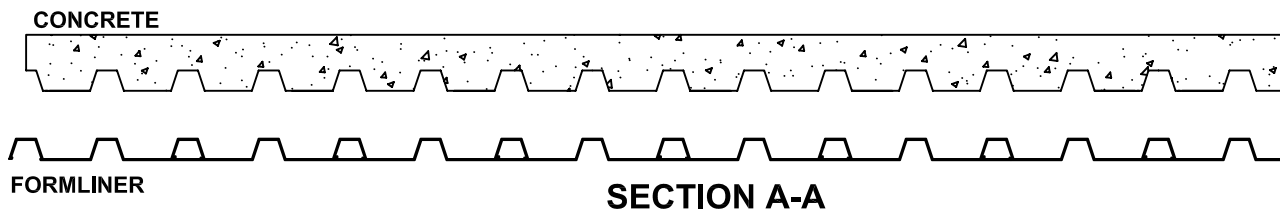

## Fluted Rib

0.75" Depth, 3" On Center

### Fluted Rib

<b>Part Size:</b>	6" coverage, length up to 40'
<b>Max Depth:</b>	0.75"
<b>On Center:</b>	3.0"
<b>Peak:</b>	0.75"
<b>Valley:</b>	1.75"
<b>Draft:</b>	0.25"

FORMLINER DETAIL

This document contains confidential and proprietary information of Fitzgerald Formliners, Inc. and is protected by copyright, trade secret, and other state and federal laws. Its receipt or possession does not cover any rights to reproduce, disclose its contents, or to manufacture, use, or sell anything it may describe. Reproduction, disclosure, or use without specific written authorization of Fitzgerald Formliners, Inc. is strictly forbidden.