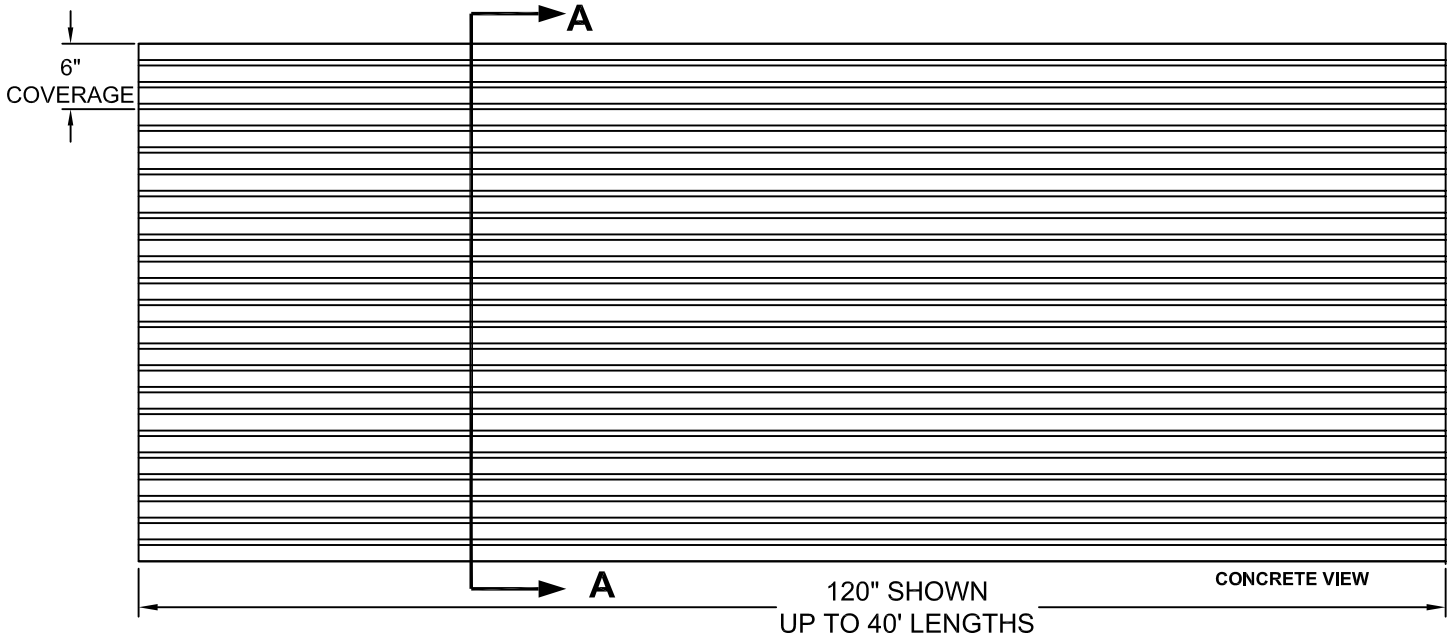

## Fluted Rib

1.5 Depth, 2" On Center

### Fluted Rib

<b>Part Size:</b>	6" coverage, length up to 40'
<b>Max Depth:</b>	1.5"
<b>On Center:</b>	2.0"
<b>Peak:</b>	0.5"
<b>Valley:</b>	0.5"
<b>Draft:</b>	0.5"

CONCRETE VIEW

FORMLINER VIEW

SECTION A-A