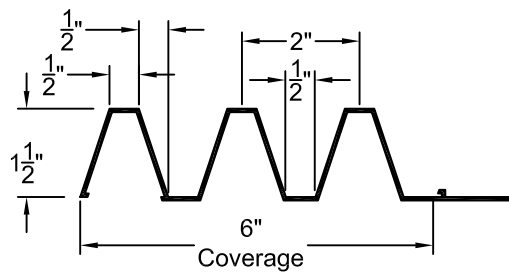

### Fluted Rib

<b>Part Size:</b>	6" coverage, length up to 40'
<b>Max Depth:</b>	1.5"
<b>On Center:</b>	2.0"
<b>Peak:</b>	0.5"
<b>Valley:</b>	0.5"
<b>Draft:</b>	0.5"

CONCRETE VIEW

FORMLINER VIEW

SECTION A-A